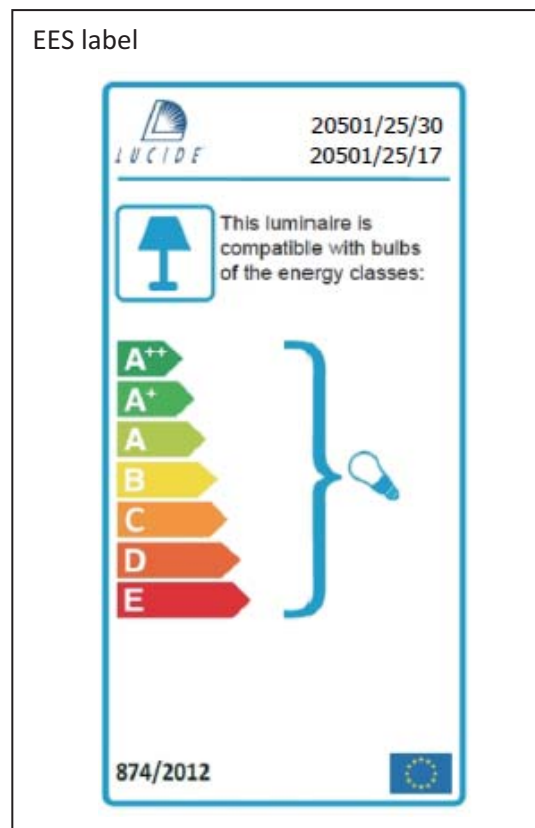

Garantiebestimmungen:

Lucide NV garantiert für einen Zeitraum von 2 Jahren ab Kaufdatum und Kauf durch den Endkunden, dass das gelieferte Produkt frei von Material- und Herstellungsfehlern ist, sofern das Produkt gemäß der Bedienungsanleitung installiert und gewartet wird.
Von der Garantie ausgenommen: 1. Gebrochene Glasteile der Fassung werden nur innerhalb von 14 Tagen ab Kauf durch den Endkunden ersetzt. 2. Normaler Verschleiß, Verfärbungen aufgrund des normalen Gebrauchs. 3. Beschädigungen aufgrund externer Ursachen wie Feuer, Wasser, unsachgemäße Nutzung/ Installation oder Wartung des Produkts.
Kunden müssen das defekte Produkt/Teil und den Originalkaufbeleg einsenden, um Garantieansprüche geltend zu machen.

Other languages of the manual and further explanations can be found on our website.