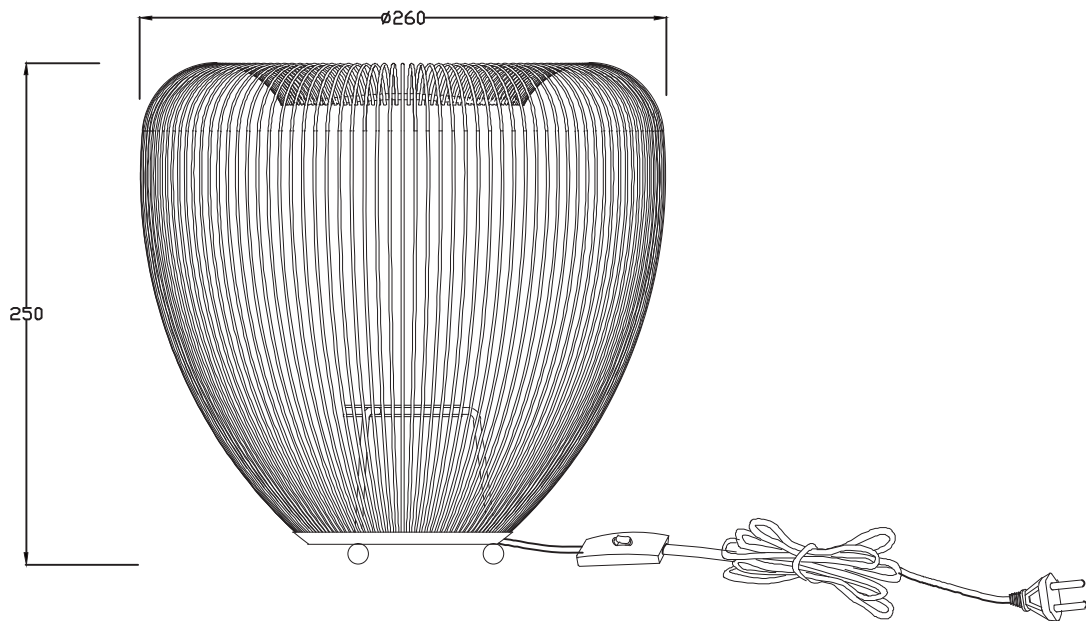

Line drawing of the item

Item number: 20501/25/17, 20501/25/30,

Technical details

Materials used:	Metal
Color:	Copper / Matt black
Dimmable and how is fixture dimmable	
Size:	Height: 25
	Length: 26
	Width:
	Net weight: 0.98 kgs
Power requirements:	220-240V~50Hz
Bulb type and maximum wattage:	E27 Max.40w
Number of bulbs:	1 x E27
IP degree:	IP20