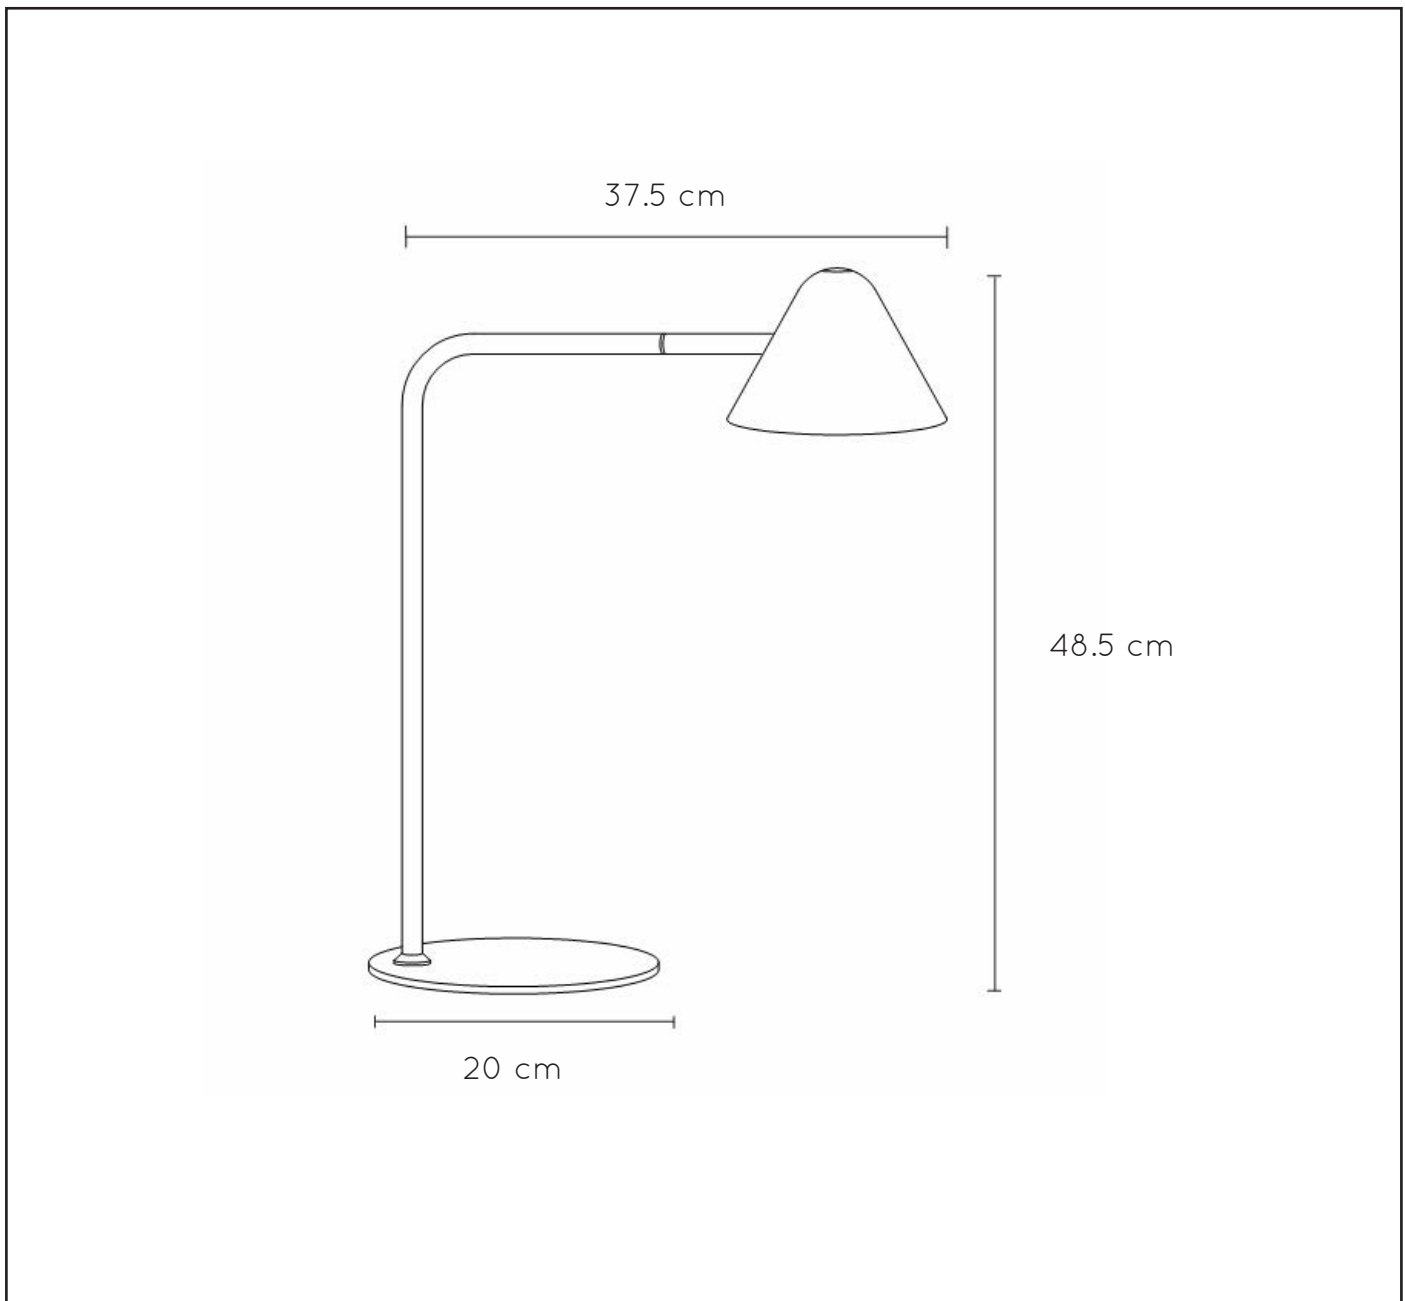

DEVON

Item number : 20515/05/31
EAN code : 5411212201867

For more specifications, dimensions please visit
www.lucide.com