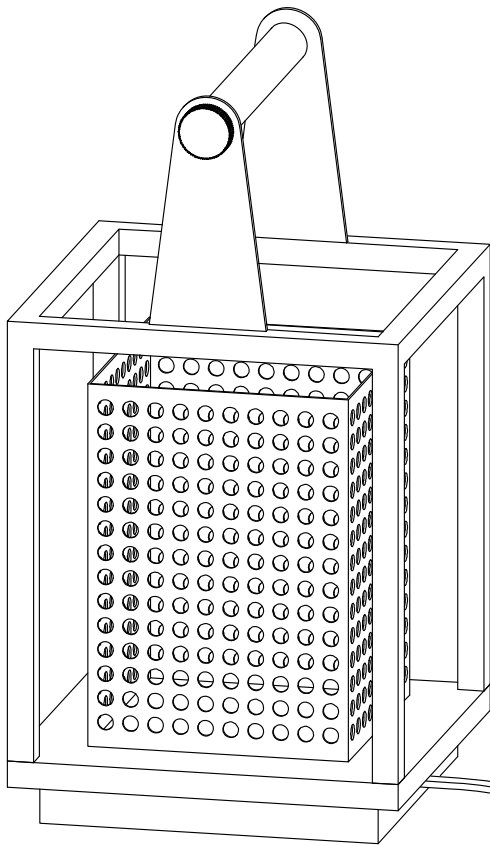

LUCIDE

INSTALLATION DRAWING SPECIFICATIONS

1