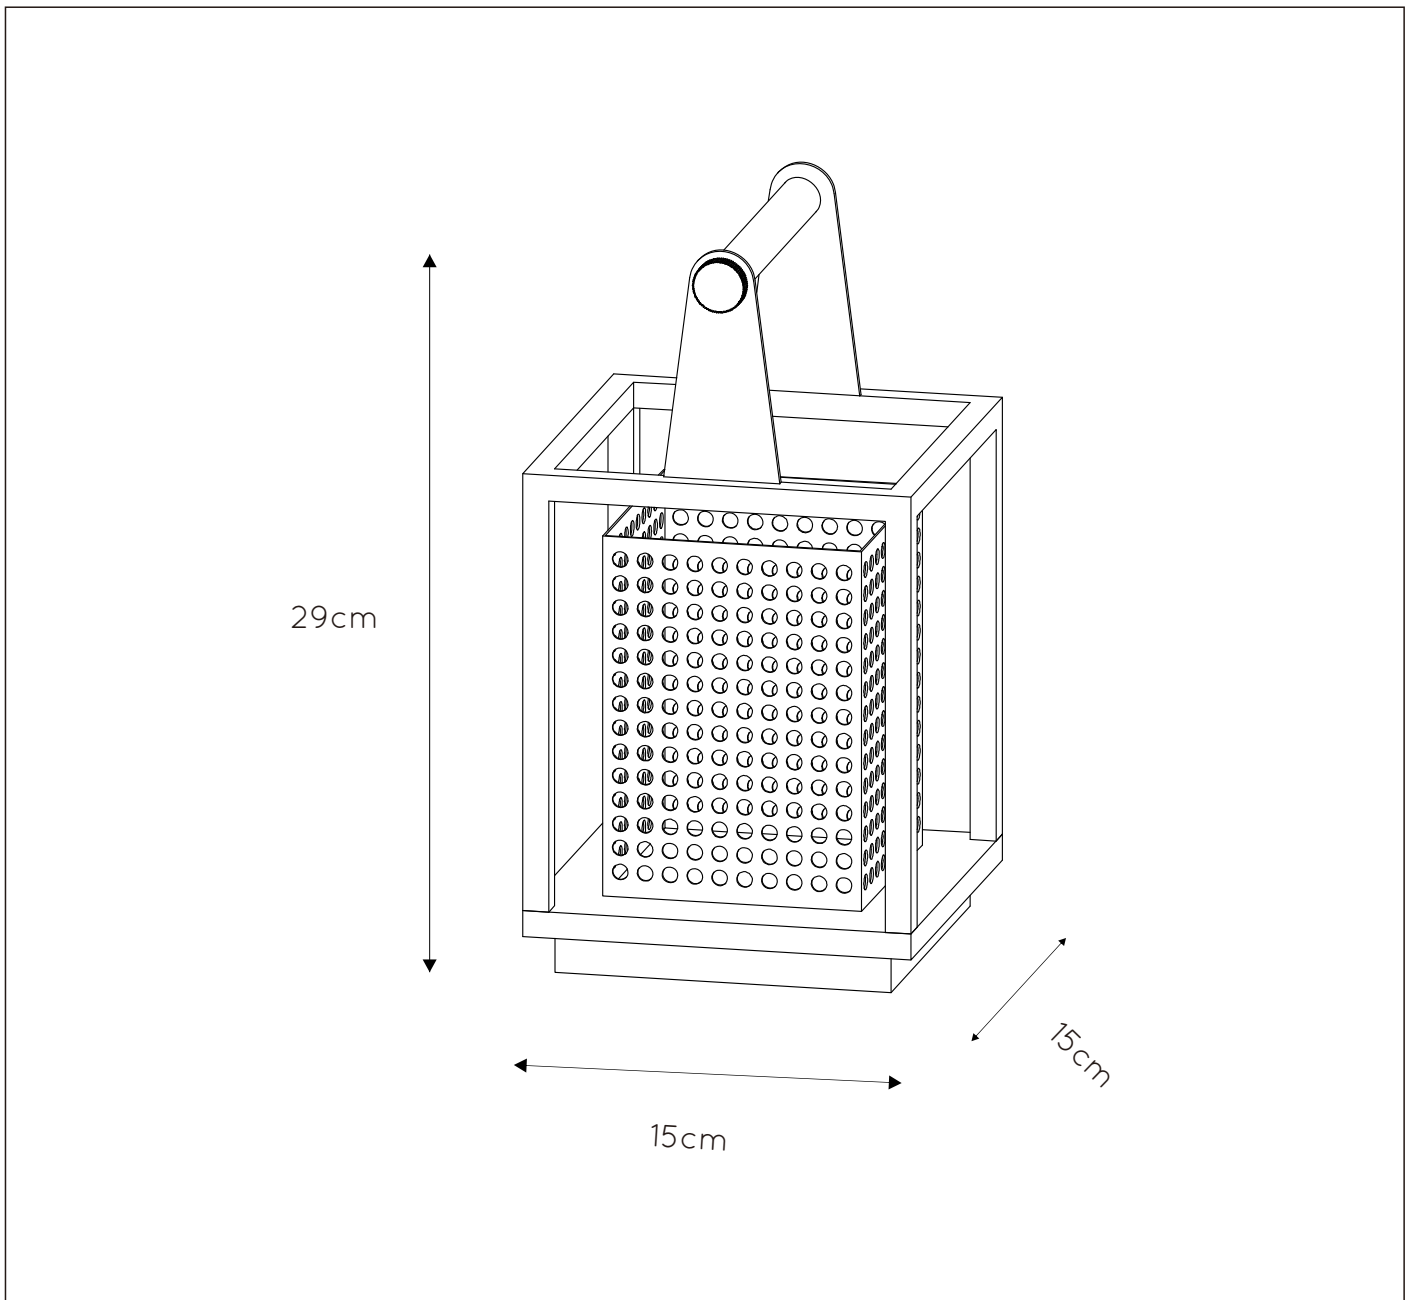

LUCIDE

GENERAL SPECIFICATIONS

RECOMMENDED LUCIDE LIGHT SOURCE

49020/05/60

Light source dimmable : Yes

Light source incl. : No

General

Dimensions LxWxH : 15cm x 15cm x 29cm
Height minimum : 29cm
Height maximum : 29cm
Dimensions shade LxWxH : 10cm x 10cm x 14cm
Main material : Metal
Ceiling rose material : Metal
Color : Sandy black and gold
Style : Modern
Shape : Rectangular
Weight : 1,6 kg
Warranty : 2 years

Product specifications

Dimmable : Yes
Light direction : Around (Diffuse)
Adjustable in height : No
Directional : Not Directional
Cable : Yes, Cable On Product
Cable length : 180 cm
Sensor : Without Sensor
Control : Light Switch Control
IP-Class : 20
Electric class : 2
Light source including ? : No
Lamp socket : E27
Light source number : 1
Power requirements : 220-240V~50Hz
Bulb type & maximum wattage : E27 max.40W

For more specifications of this product please visit
www.lucide.com

SANSA

Item number : 21522/01/30

EAN CODE : 5411212211200

For more specifications, dimensions please visit

www.lucide.com

LUCIDE

INSTALLATION DRAWING SPECIFICATIONS