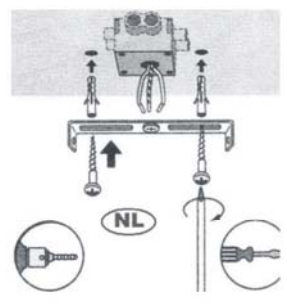

Line drawing of the item

Item number: 22952/02/xx

Installation drawing

Technical details

materials used:	aluminium	
color:	Aluminium,White	
dimmable and how is the fixture dimmable:		
size:	Height:	125mm
	Length:	177mm
	Width:	96mm
	Net Weight:	920g
power requirements:	220-240V~50Hz	
bulb type and maximum Wattage:	2XGU10 W/O BULB	
number of bulbs:		
IP degree:	IP20	