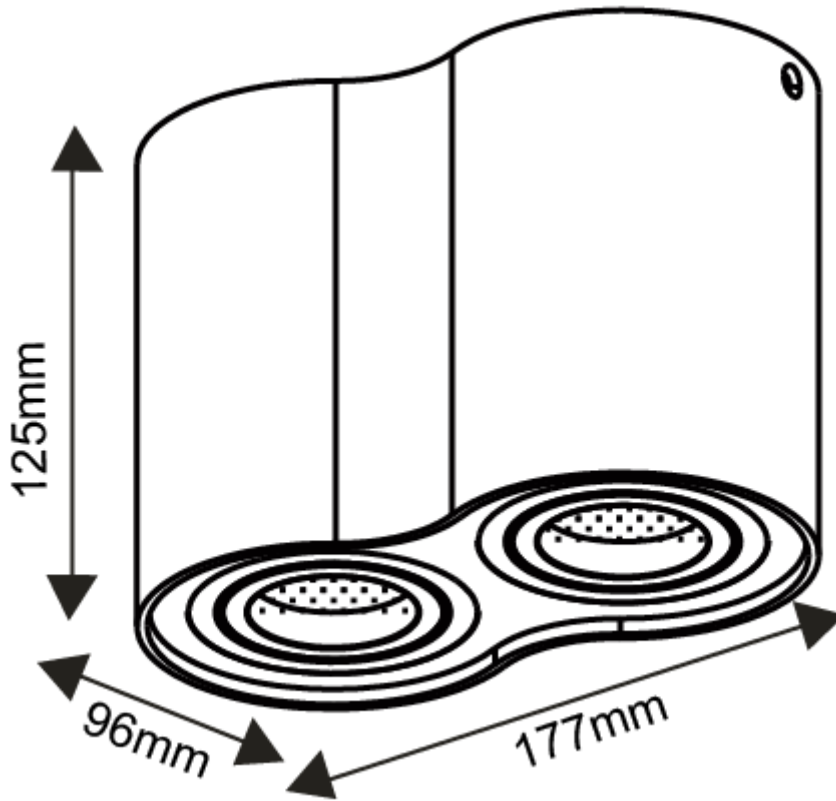

Line drawing of the item

Item number: 22952/02/xx

Installation drawing

Technical details

materials used:	aluminium	
color:	Aluminium,White	
dimmable and how is the fixture dimmable:		
size:	Height:	125mm
	Length:	177mm
	Width:	96mm
	Net Weight:	920g
power requirements:	220-240V~50Hz	
bulb type and maximum Wattage:	2XGU10 W/O BULB	
number of bulbs:		
IP degree:	IP20	