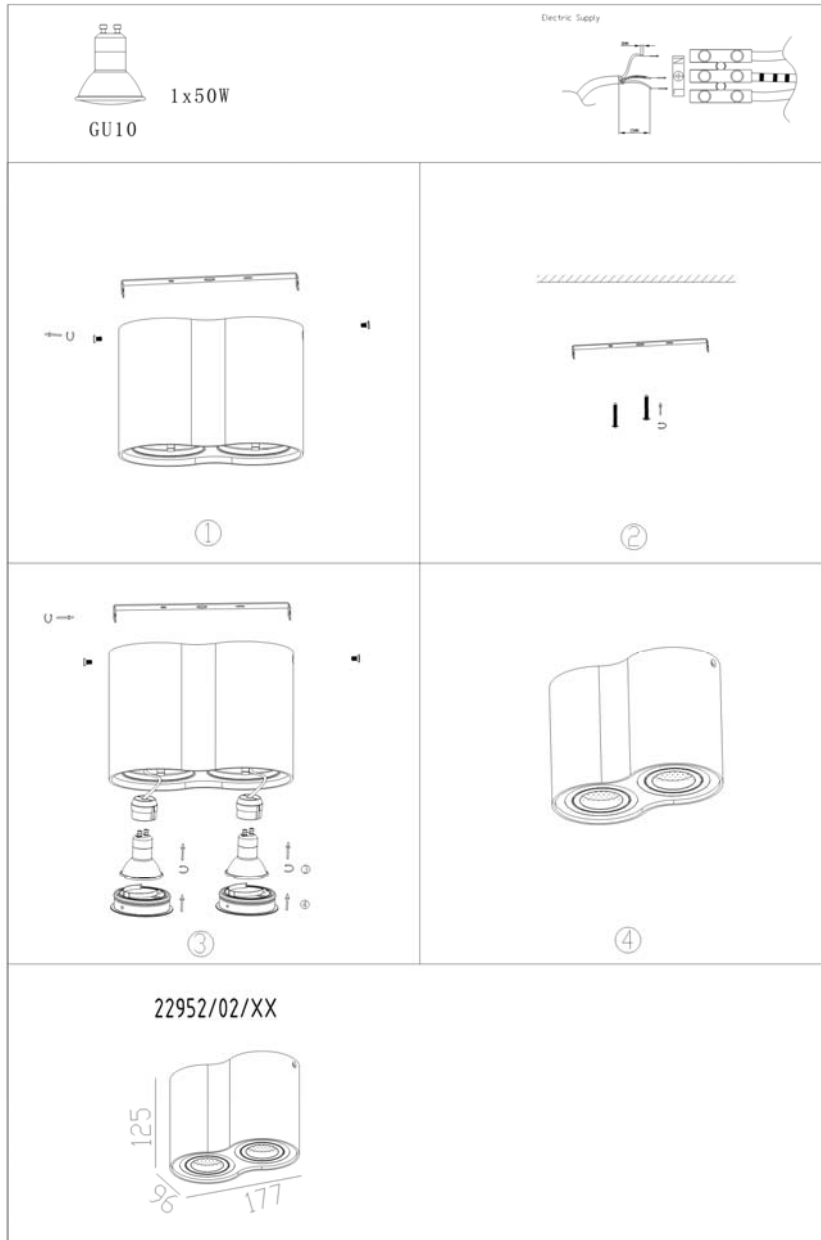

Line drawing of the item

Item number: 22952/02/xx

Installation drawing

Technical details

materials used:	aluminium	
color:	Aluminium,White	
dimmable and how is the fixture dimmable:		
size:	Height:	125mm
	Length:	177mm
	Width:	96mm
	Net Weight:	920g
power requirements:	220-240V~50Hz	
bulb type and maximum Wattage:	2XGU10 W/O BULB	
number of bulbs:		
IP degree:	IP20	