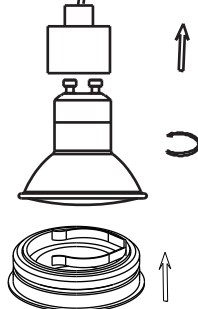

General

Dimensions LxWxH : 9.0 cm x 9.0 cm x 2.3 cm

Height minimum : 2.3 cm

Height maximum : 2.3 cm

Dimensions shade LxWxH :

Main material : Aluminium

Ceiling rose material :

Color : Satin Chorme,Black,White

INSTALLATION DRAWING SPECIFICATIONS

Electrical Supply

①

②

③

④