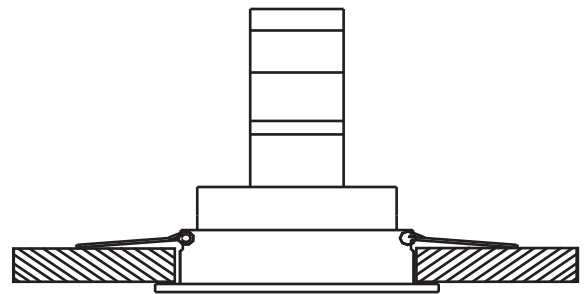

General

Dimensions LxWxH : 9.0 cm x 9.0 cm x 2.3 cm

Height minimum : 2.3 cm

Height maximum : 2.3 cm

Dimensions shade LxWxH :

Main material : Aluminium

Ceiling rose material :

Color : Satin Chorme,Black,White

INSTALLATION DRAWING SPECIFICATIONS

Electrical Supply

①

②

③

④