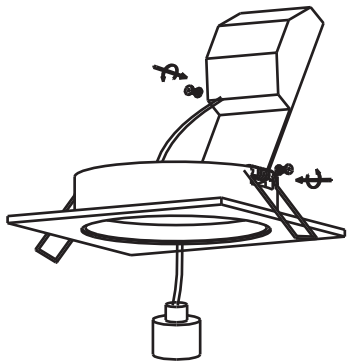

General

Dimensions LxWxH : 9.0 cm x 9.0 cm x 2.3 cm

Height minimum : 2.3 cm

Height maximum : 2.3 cm

Dimensions shade LxWxH :

Main material : Aluminium

Ceiling rose material :

Color : Satin Chorme,Black,White

Directional : Rotatable & Tilttable (360 Degrees)

Cable : No

Cable length :

Sensor : Without Sensor

Control : Light Switch Control

IP-Class : 20

Electric class : 2

Light source including ?: No

INSTALLATION DRAWING SPECIFICATIONS

Electrical Supply

①

②

③

④