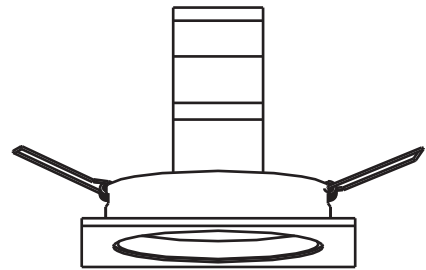

General

Dimensions LxWxH : 9.0 cm x 9.0 cm x 2.3 cm

Height minimum : 2.3 cm

Height maximum : 2.3 cm

Dimensions shade LxWxH :

Main material : Aluminium

Ceiling rose material :

Color : Satin Chorme,Black,White

INSTALLATION DRAWING SPECIFICATIONS

Electrical Supply

①

②

③

④