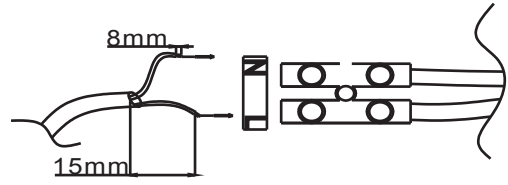

General

Dimensions LxWxH : 9.0 cm x 9.0 cm x 2.3 cm

Height minimum : 2.3 cm

Height maximum : 2.3 cm

Dimensions shade LxWxH :

Main material : Aluminium

Ceiling rose material :

Color : Satin Chorme,Black,White

EAN code : 5411212220882

Item number : 22955/01/30

EAN code : 5411212221179

Item number : 22955/01/31

EAN code : 5411212220899

For more specifications, dimensions please visit

www.lucide.com

LUCIDE

INSTALLATION DRAWING SPECIFICATIONS

Electrical Supply

①

②

③

④