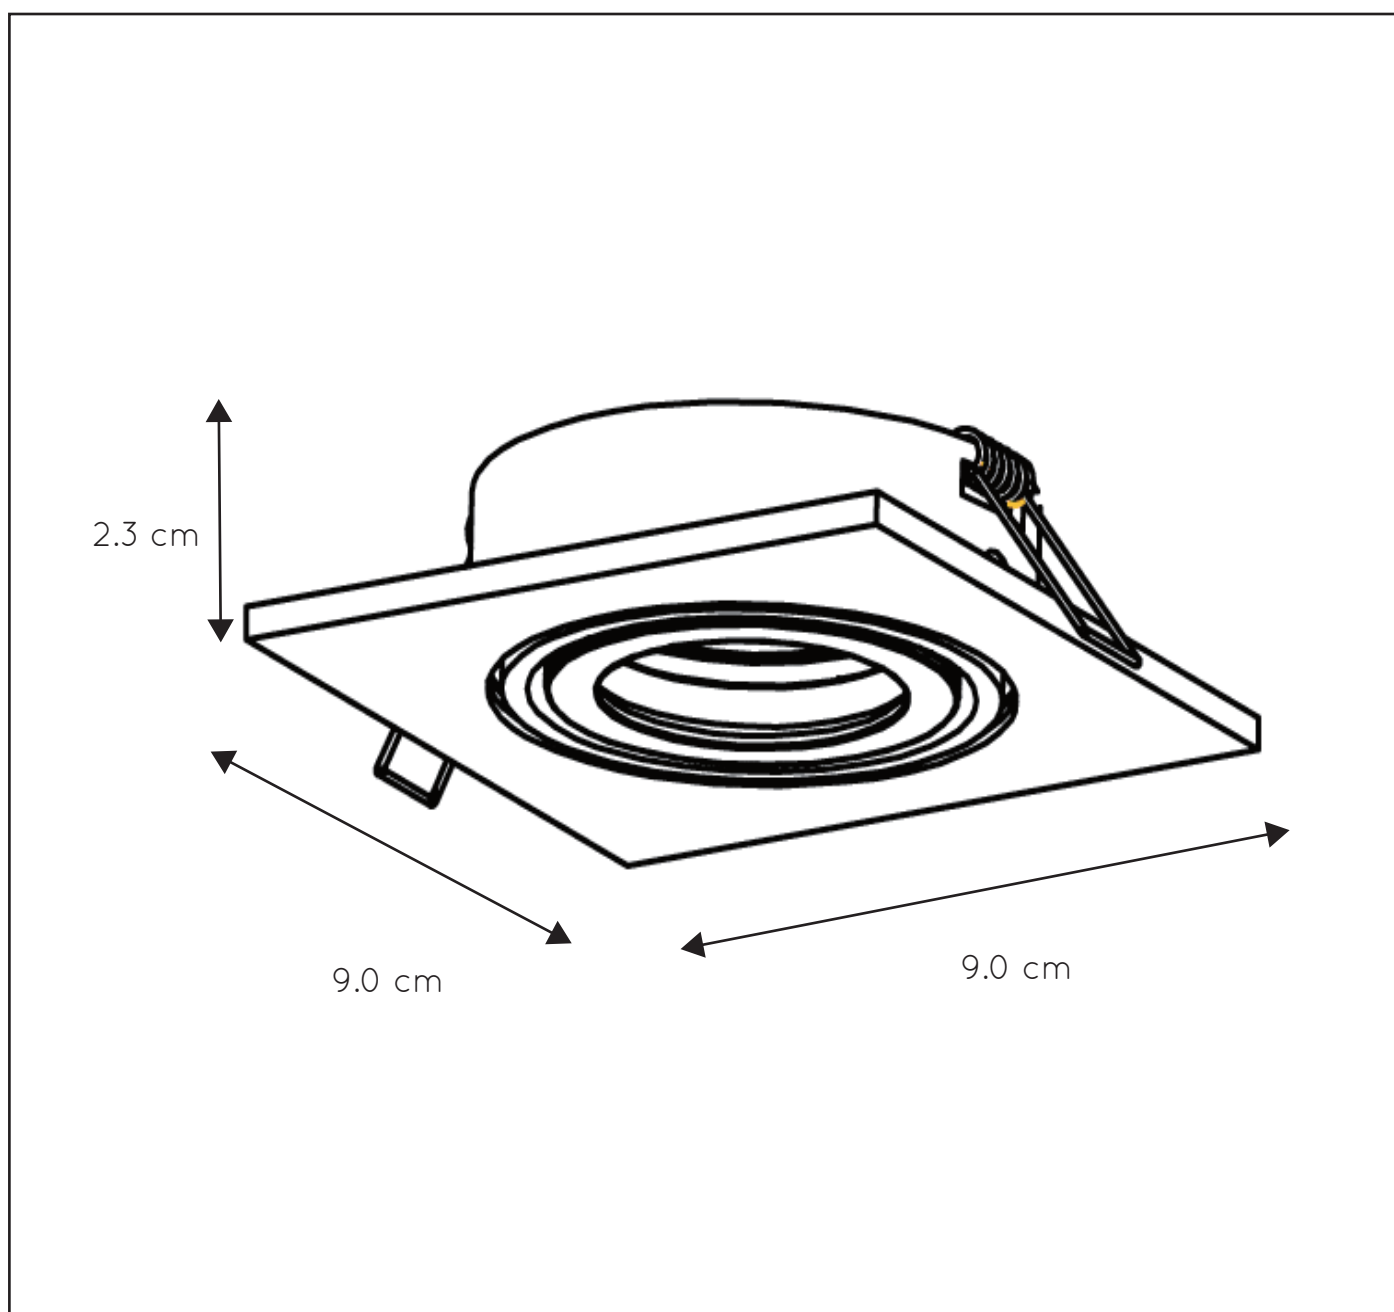

TUBE

Item number : 22955/01/12

EAN code : 5411212220882

Item number : 22955/01/30

EAN code : 5411212221179

Item number : 22955/01/31

EAN code : 5411212220899

For more specifications, dimensions please visit

www.lucide.com