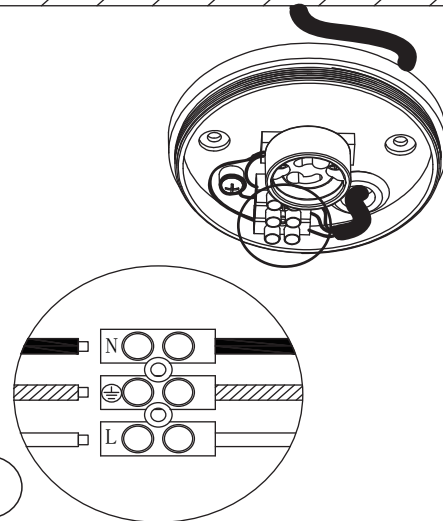

AVEN

Item number : 22962/01/30

EAN code : 5411212221438

Item number : 22962/01/31

EAN code : 5411212221445

For more specifications, dimensions please visit
www.lucide.com

LUCIDE

INSTALLATION DRAWING SPECIFICATIONS

Gu10

Electrical Supply

1

2

3

4