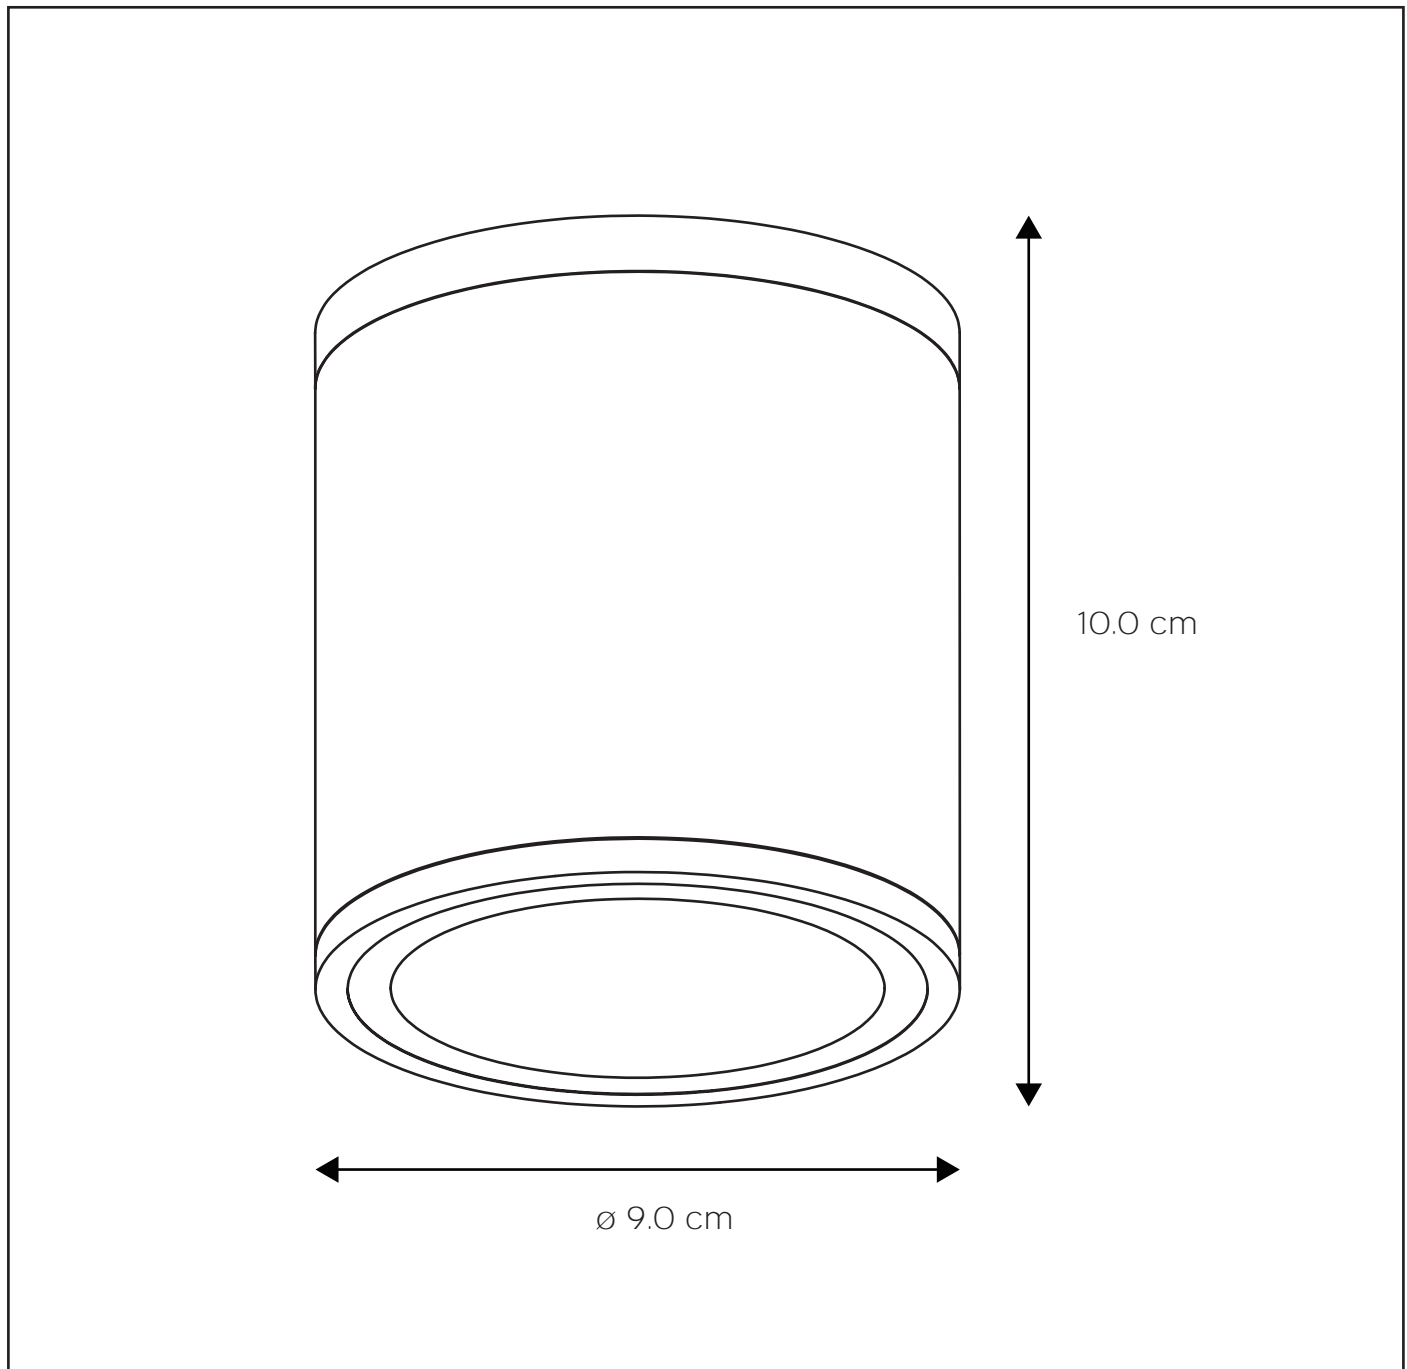

AVEN

Item number : 22962/01/30

EAN code : 5411212221438

Item number : 22962/01/31

EAN code : 5411212221445

For more specifications, dimensions please visit
www.lucide.com

LUCIDE

INSTALLATION DRAWING SPECIFICATIONS