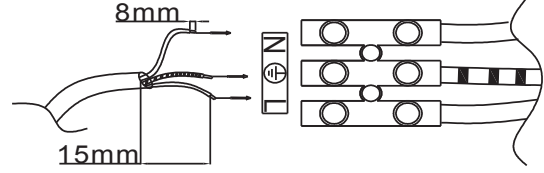

Electrical Supply

1