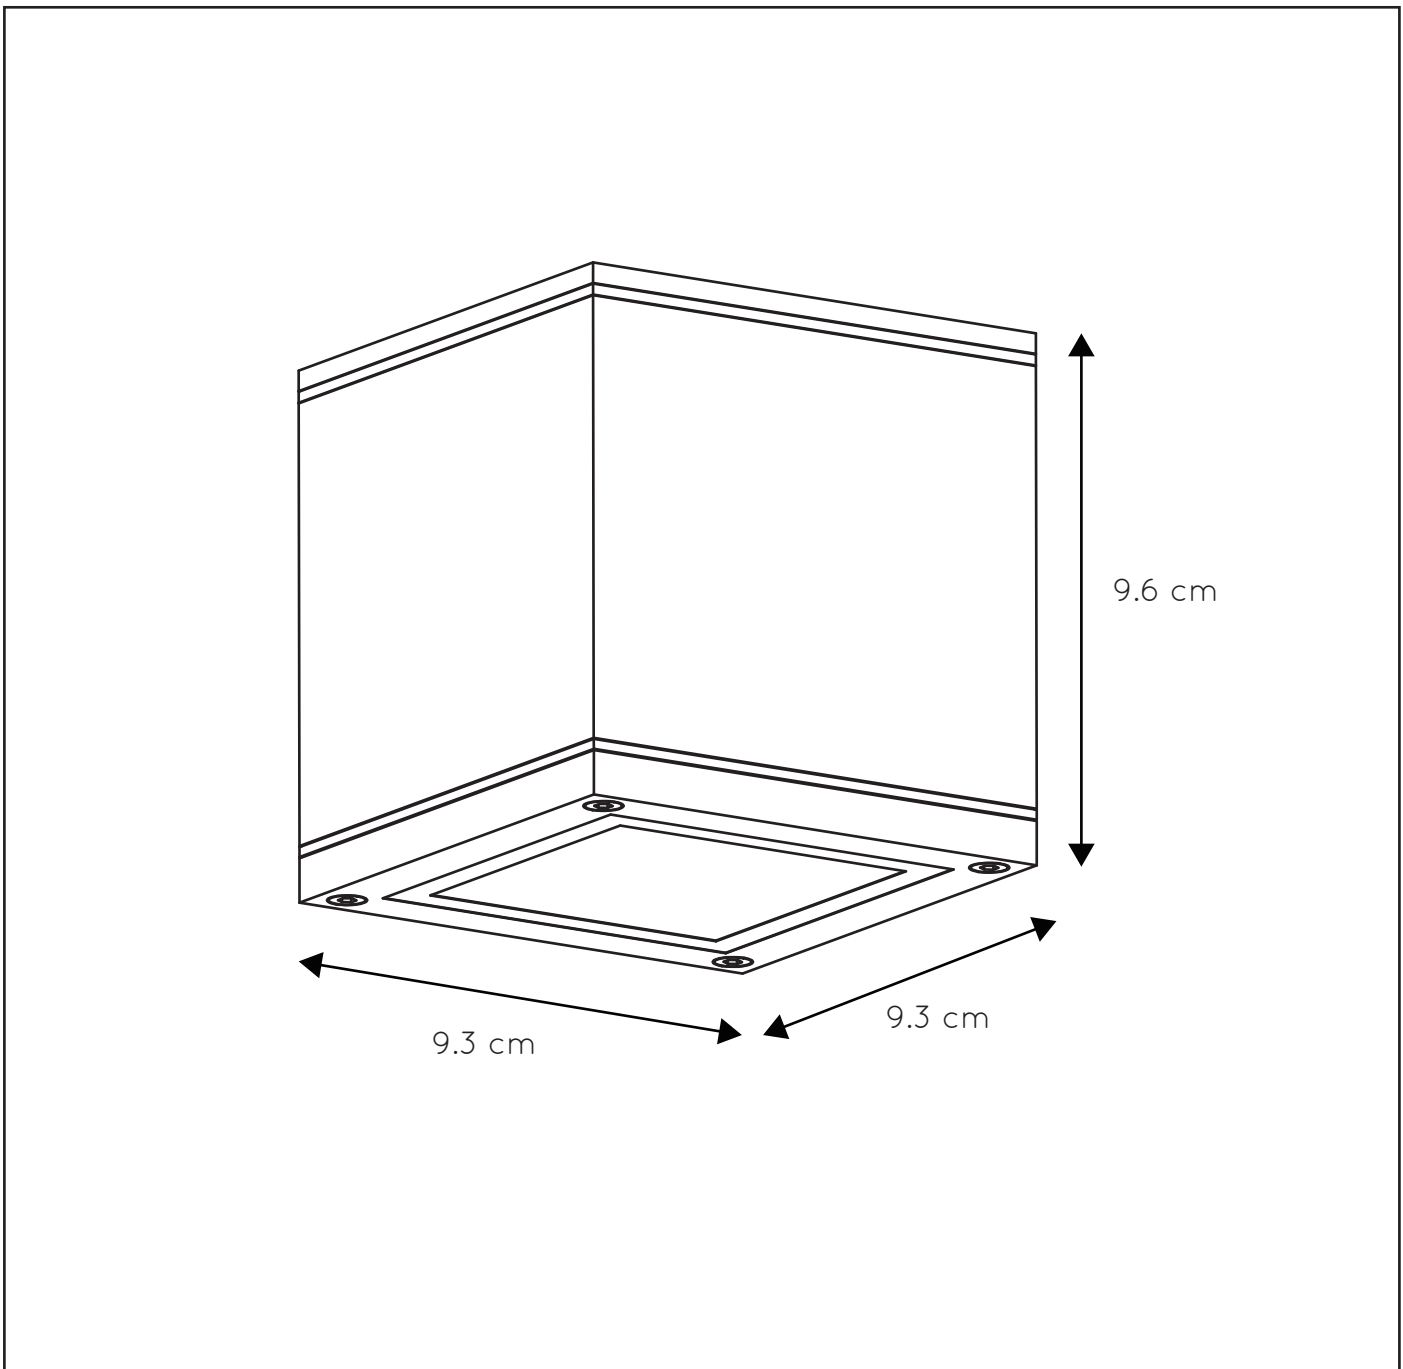

LUCIDE

RECOMMENDED LUCIDE LIGHT SOURCE

49009/05/30
49009/05/31

Light source dimmable : Yes Dim to warm
Light source incl. : No

General

Dimensions LxWxH : 9.3 cm x 9.3 cm x 9.6 cm
Height minimum : 9.6 cm
Height maximum : 9.6 cm
Dimensions shade LxWxH :
Main material : Aluminium
Ceiling rose material :
Color : Black,White
Style : Modern
Shape : Square
Weight : 0.45 kg
Warranty : 2 years

Product specifications

Dimmable : Yes
Light direction : Downlight
Adjustable in height : Not In Height Adjustable
Directional : Directional
Cable : No
Cable length :
Sensor : Without Sensor
Control : Light Switch Control
IP-Class : 65
Electric class : 1
Light source including ? : No
Lamp socket : GU10
Light source number : 1
Power requirements : 220-240V~50Hz
Bulb type & maximum wattage : GU10- max.50W

EAN code : 5411212221452

Item number : 22963/01/31

EAN code : 5411212221469

For more specifications, dimensions please visit

www.lucide.com

LUCIDE

INSTALLATION DRAWING SPECIFICATIONS

GU10