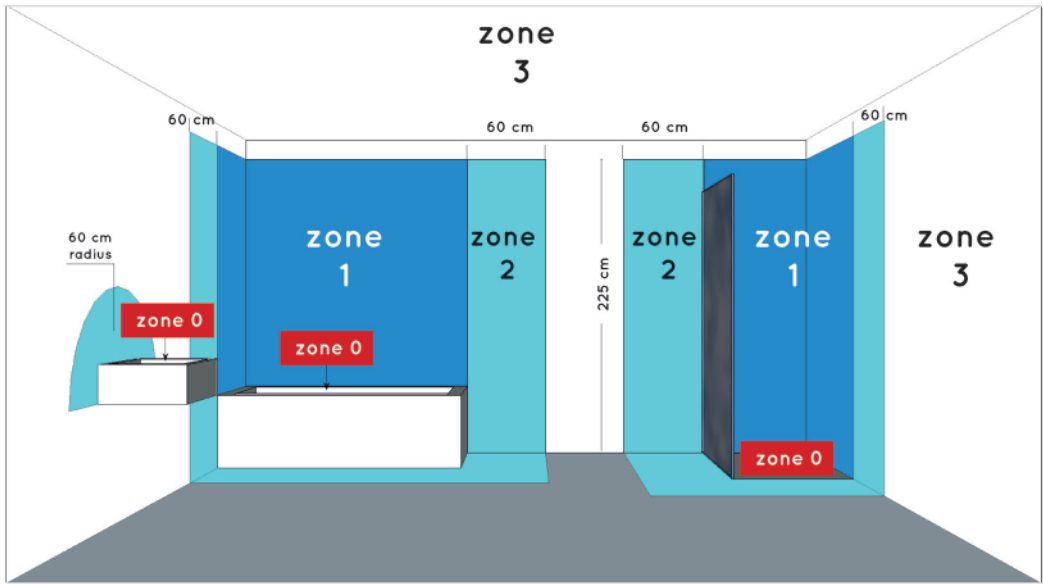

Installation of items in bathroom:

IP classifications	zone 0	zone 1 minimum	zone 2 minimum	zone 3 minimum

For more specifications of this product please visit www.lucide.com