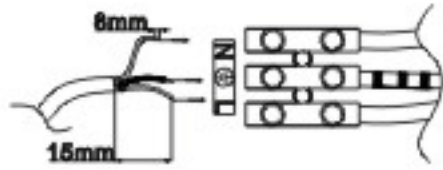

Electrical Supply