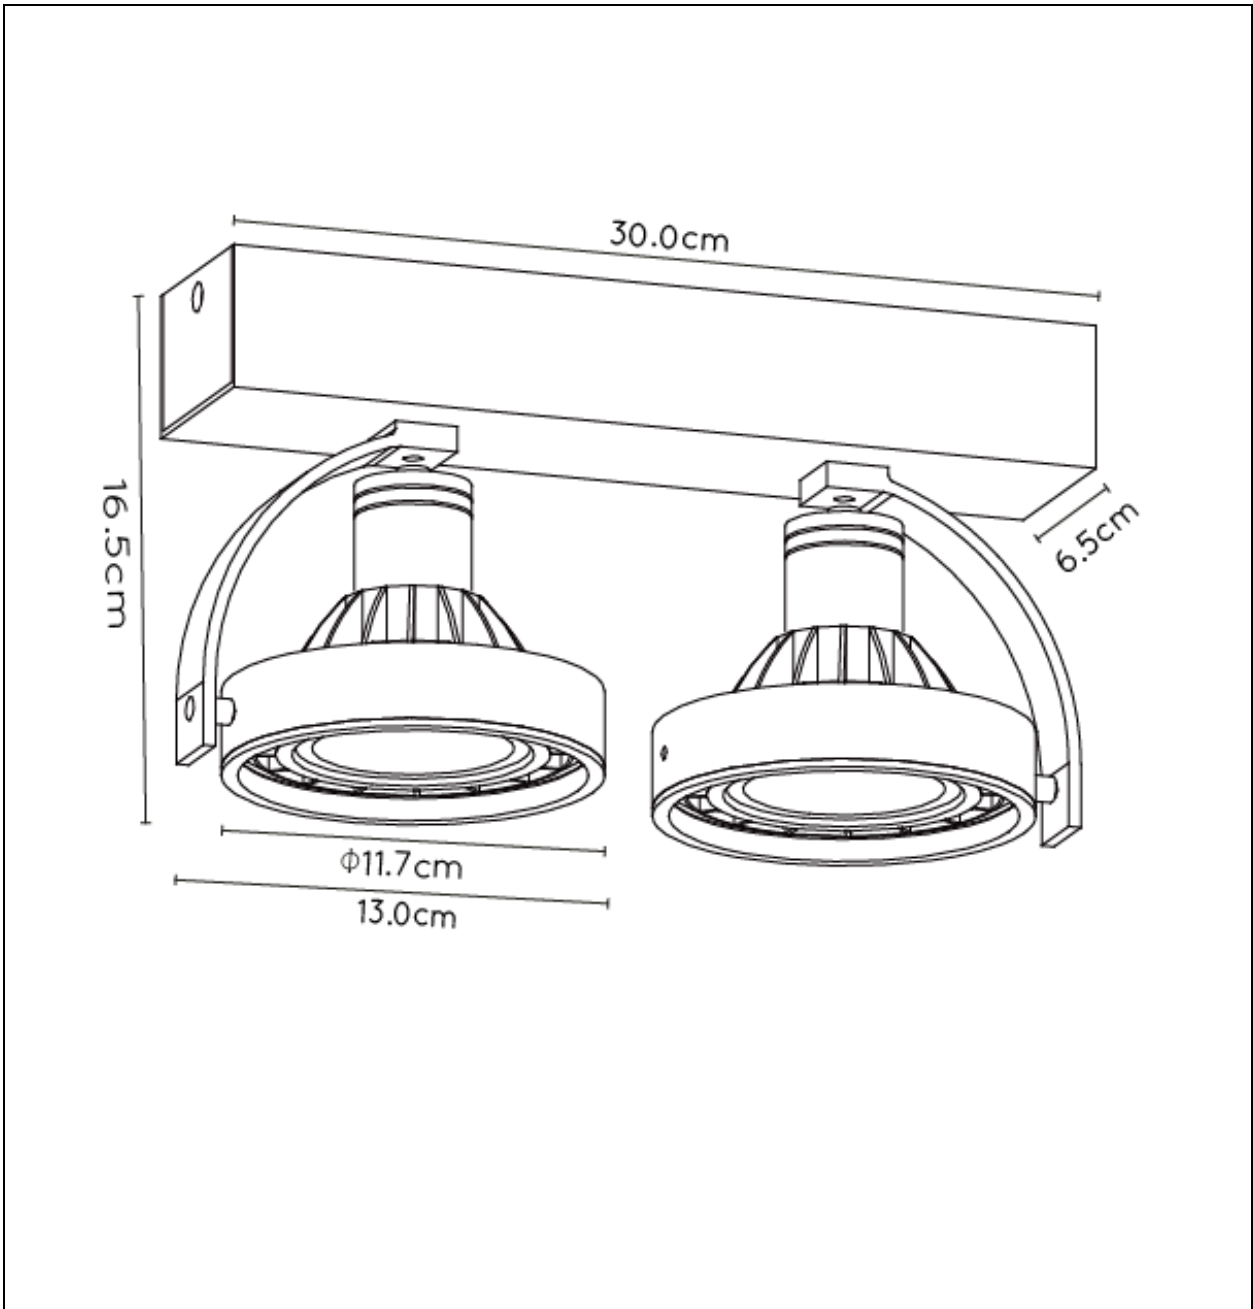

LUCIDE

Item number: 22968/24/30

Technical details

Materials used:	Aluminium
Color:	Black
Dimmable and how is fixture dimmable	Dimmable
Size:	Height: 16.5cm
	Length: 30.0cm
	Width: 13.0cm
	Net weight: 1.2KGS
Power requirements:	220-240V ~ 50Hz
Bulb type and maximum wattage:	GU10 Max.50W (GU10 12W LED Incl.)
Number of bulbs:	2xGU10
IP degree:	IP20