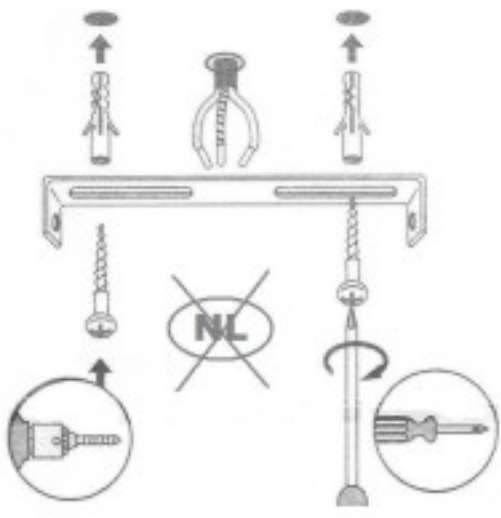

Electrical Supply