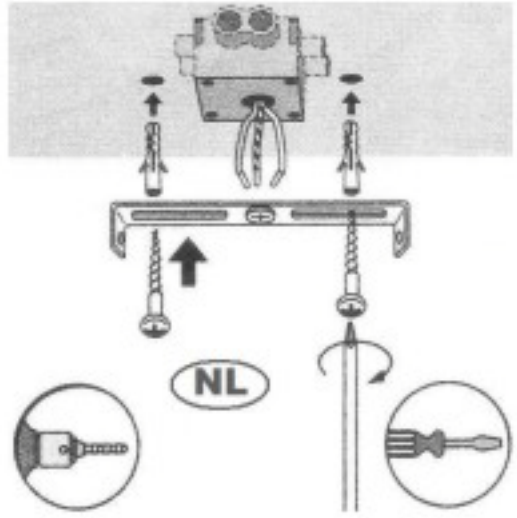

Electrical Supply