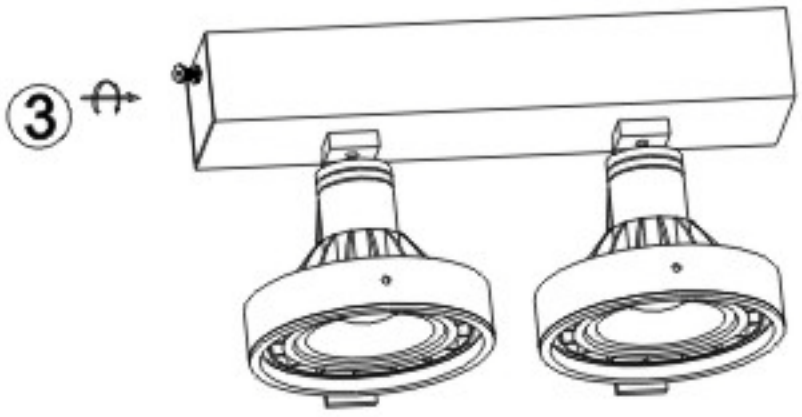

Electrical Supply