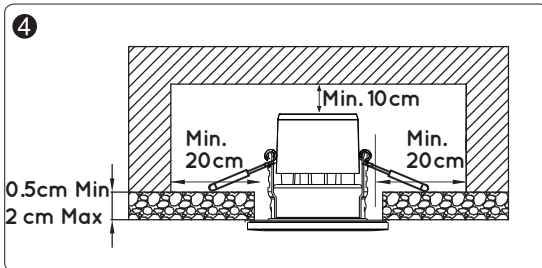

Installation drawing