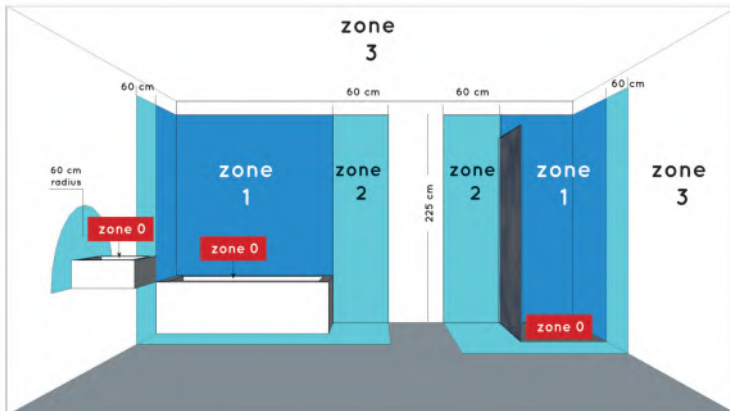

Installation of items in bathroom:

IP classifications	zone 0	zone 1 minimum	zone 2 minimum	zone 3 minimum
		IP65	IP44	IP21

Product specifications

Dimmable : Yes
Light direction : Spot
Adjustable in height : Not adjustable In Height
(Before Installation)
Directional : Directional
Cable : No cable On Product
Cable length : - cm
Sensor : Without Sensor
Control : Light Switch Control
IP-Class : Surface IP65
Electric class : 1
Light source including ? : Yes
Lamp socket : N/A
Light source number : 1
Power requirements : 220-240V~50Hz
Bulb tube & maximum wattage : 6.5W LED

For more specifications of
this product please visit
www.lucide.com