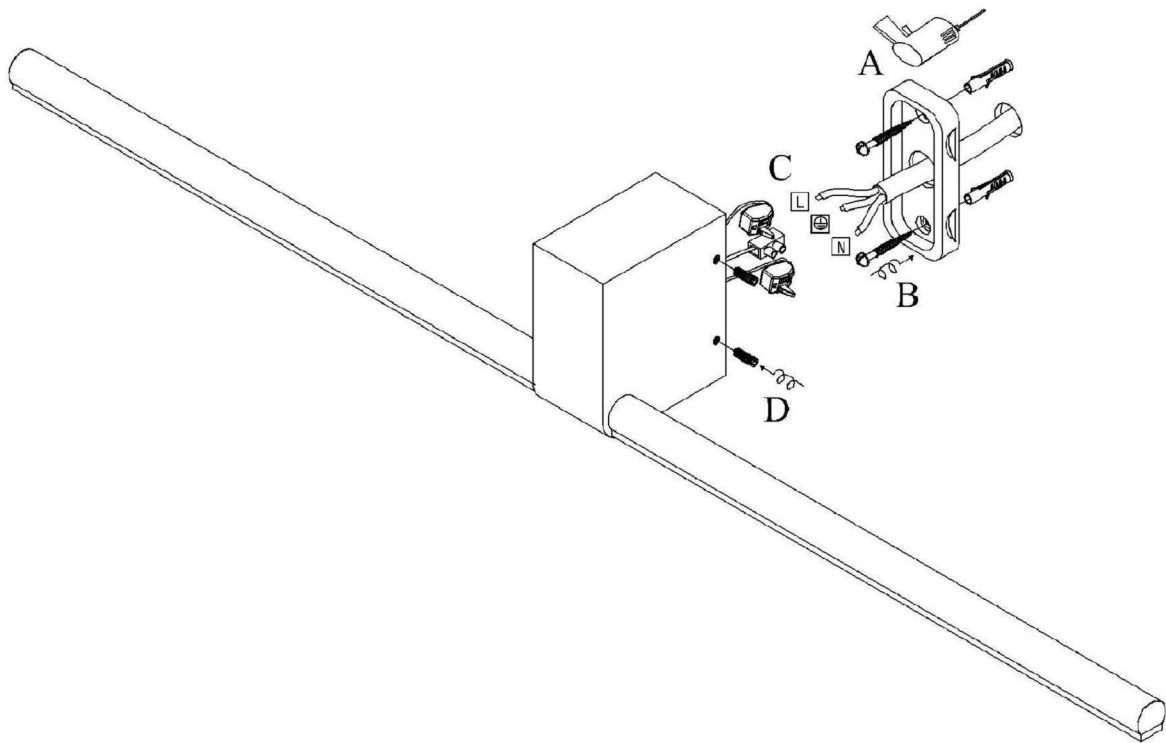

Line drawing of the item (with outline dimensions)

Item number: 23257/06/31

Installation drawing (the same as it in its instruction manual)

Technical details

| | |
|---|---|
| materials used: | Aluminum |
| color: | White |
| dimmable and how is the fixture dimmable: | |
| size: | Height: Length: Width: Net Weight: |
| | 650mm 70mm 0.6kg |
| power requirements: | 220- 240V/50- 60Hz |
| bulb type and maximum Wattage: | Edison LED Max. 2*3W |
| number of bulbs: | 2 |
| IP degree: | IP54 |