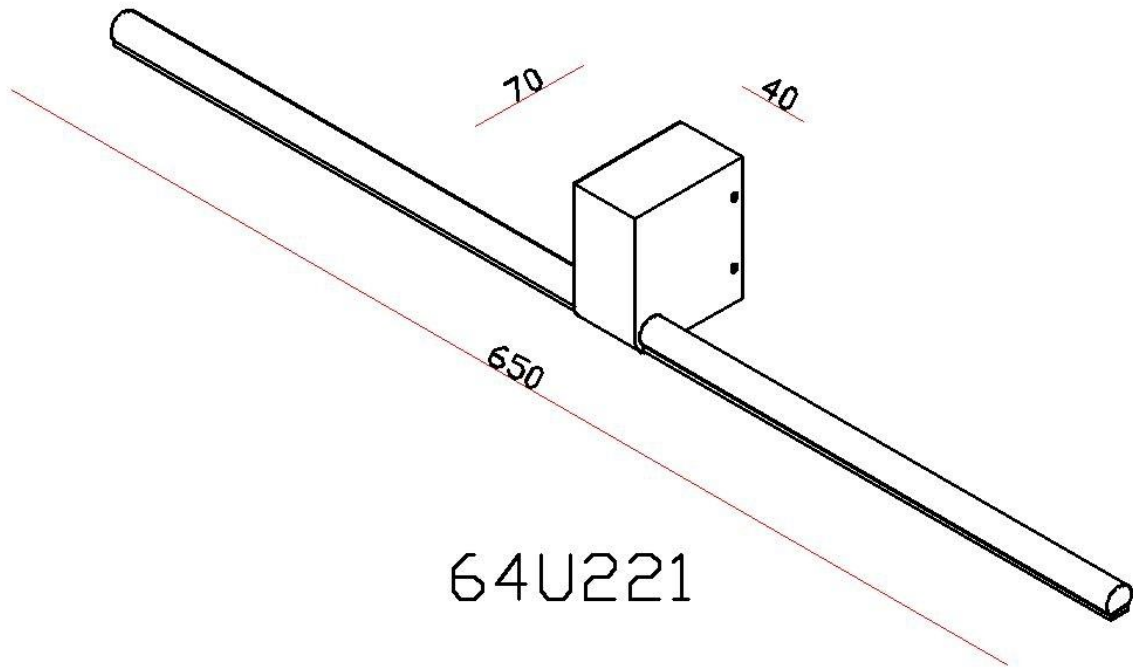

Line drawing of the item (with outline dimensions)

Item number: 23257/06/31

Installation drawing (the same as it in its instruction manual)

Technical details

| | |
|---|---|
| materials used: | Aluminum |
| color: | White |
| dimmable and how is the fixture dimmable: | |
| size: | Height: Length: Width: Net Weight: |
| | 650mm 70mm 0.6kg |
| power requirements: | 220- 240V/50- 60Hz |
| bulb type and maximum Wattage: | Edison LED Max. 2*3W |
| number of bulbs: | 2 |
| IP degree: | IP54 |