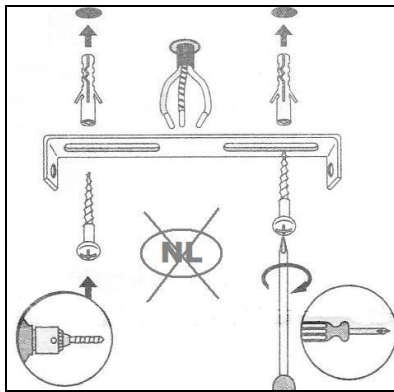

Line drawing of the item (with outline dimensions)

Item number: 23257/06/31

Installation drawing (the same as it in its instruction manual)

Technical details

| | |
|---|---|
| materials used: | Aluminum |
| color: | White |
| dimmable and how is the fixture dimmable: | |
| size: | Height: Length: Width: Net Weight: |
| | 650mm 70mm 0.6kg |
| power requirements: | 220- 240V/50- 60Hz |
| bulb type and maximum Wattage: | Edison LED Max. 2*3W |
| number of bulbs: | 2 |
| IP degree: | IP54 |