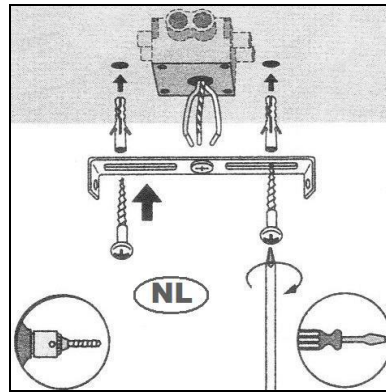

Line drawing of the item (with outline dimensions)

Item number: 23257/06/31

Installation drawing (the same as it in its instruction manual)

Technical details

| | |
|---|---|
| materials used: | Aluminum |
| color: | White |
| dimmable and how is the fixture dimmable: | |
| size: | Height: Length: Width: Net Weight: |
| | 650mm 70mm 0.6kg |
| power requirements: | 220- 240V/50- 60Hz |
| bulb type and maximum Wattage: | Edison LED Max. 2*3W |
| number of bulbs: | 2 |
| IP degree: | IP54 |