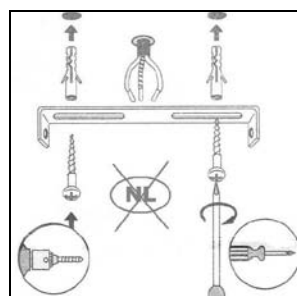

#### Technical details

Materials used:	Aluminium
Color:	White
Dimmable and how is fixture dimmable	Yes
Size:	Height: 64cm
	Length: 8cm
	Width: 7cm
	Net weight: 0.7kg
Power requirements:	220-240V~50Hz
Bulb type and maximum wattage:	LED, 7.5W
Number of bulbs:	1x7.5W LED STRIP
IP degree:	IP54