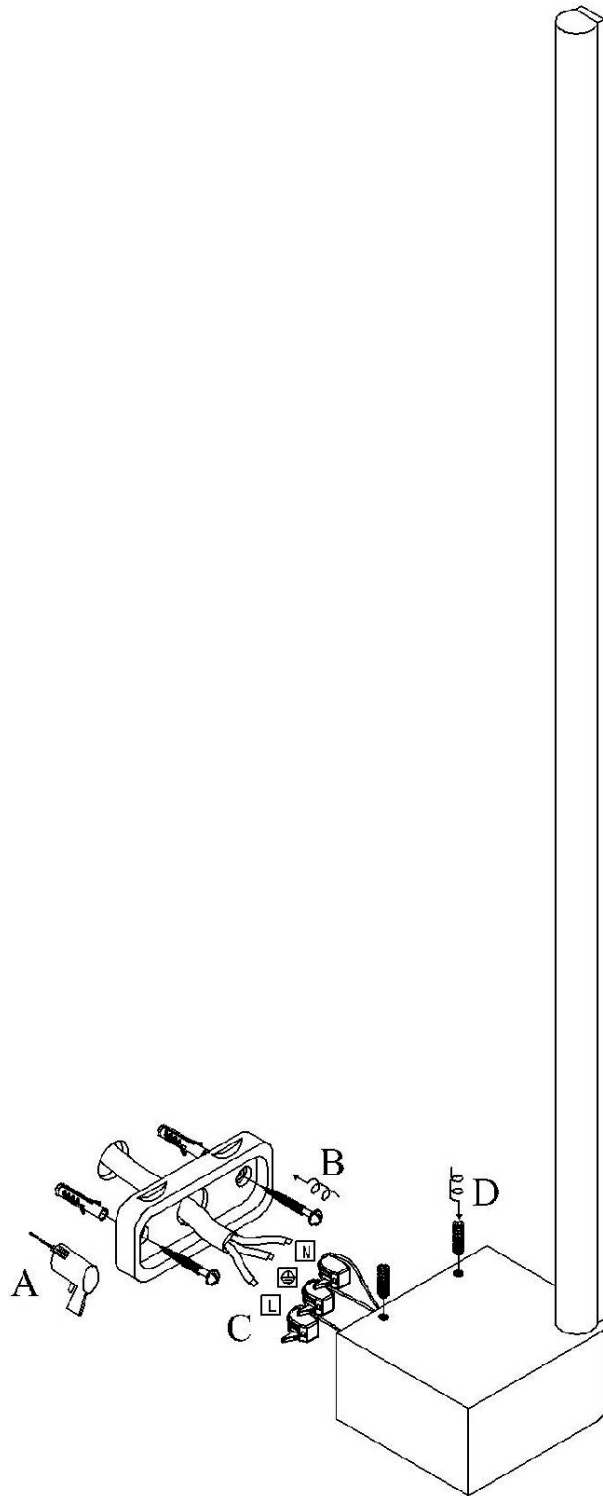

Item number: 23258/07/31

#### Technical details

Materials used:	Aluminium
Color:	White
Dimmable and how is fixture dimmable	Yes
Size:	Height: 64cm
	Length: 8cm
	Width: 7cm
	Net weight: 0.7kg
Power requirements:	220-240V~50Hz
Bulb type and maximum wattage:	LED, 7.5W
Number of bulbs:	1x7.5W LED STRIP
IP degree:	IP54