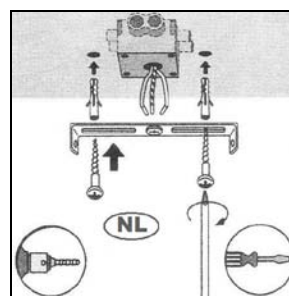

#### Technical details

Materials used:	Aluminium
Color:	White
Dimmable and how is fixture dimmable	Yes
Size:	Height: 64cm
	Length: 8cm
	Width: 7cm
	Net weight: 0.7kg
Power requirements:	220-240V~50Hz
Bulb type and maximum wattage:	LED, 7.5W
Number of bulbs:	1x7.5W LED STRIP
IP degree:	IP54