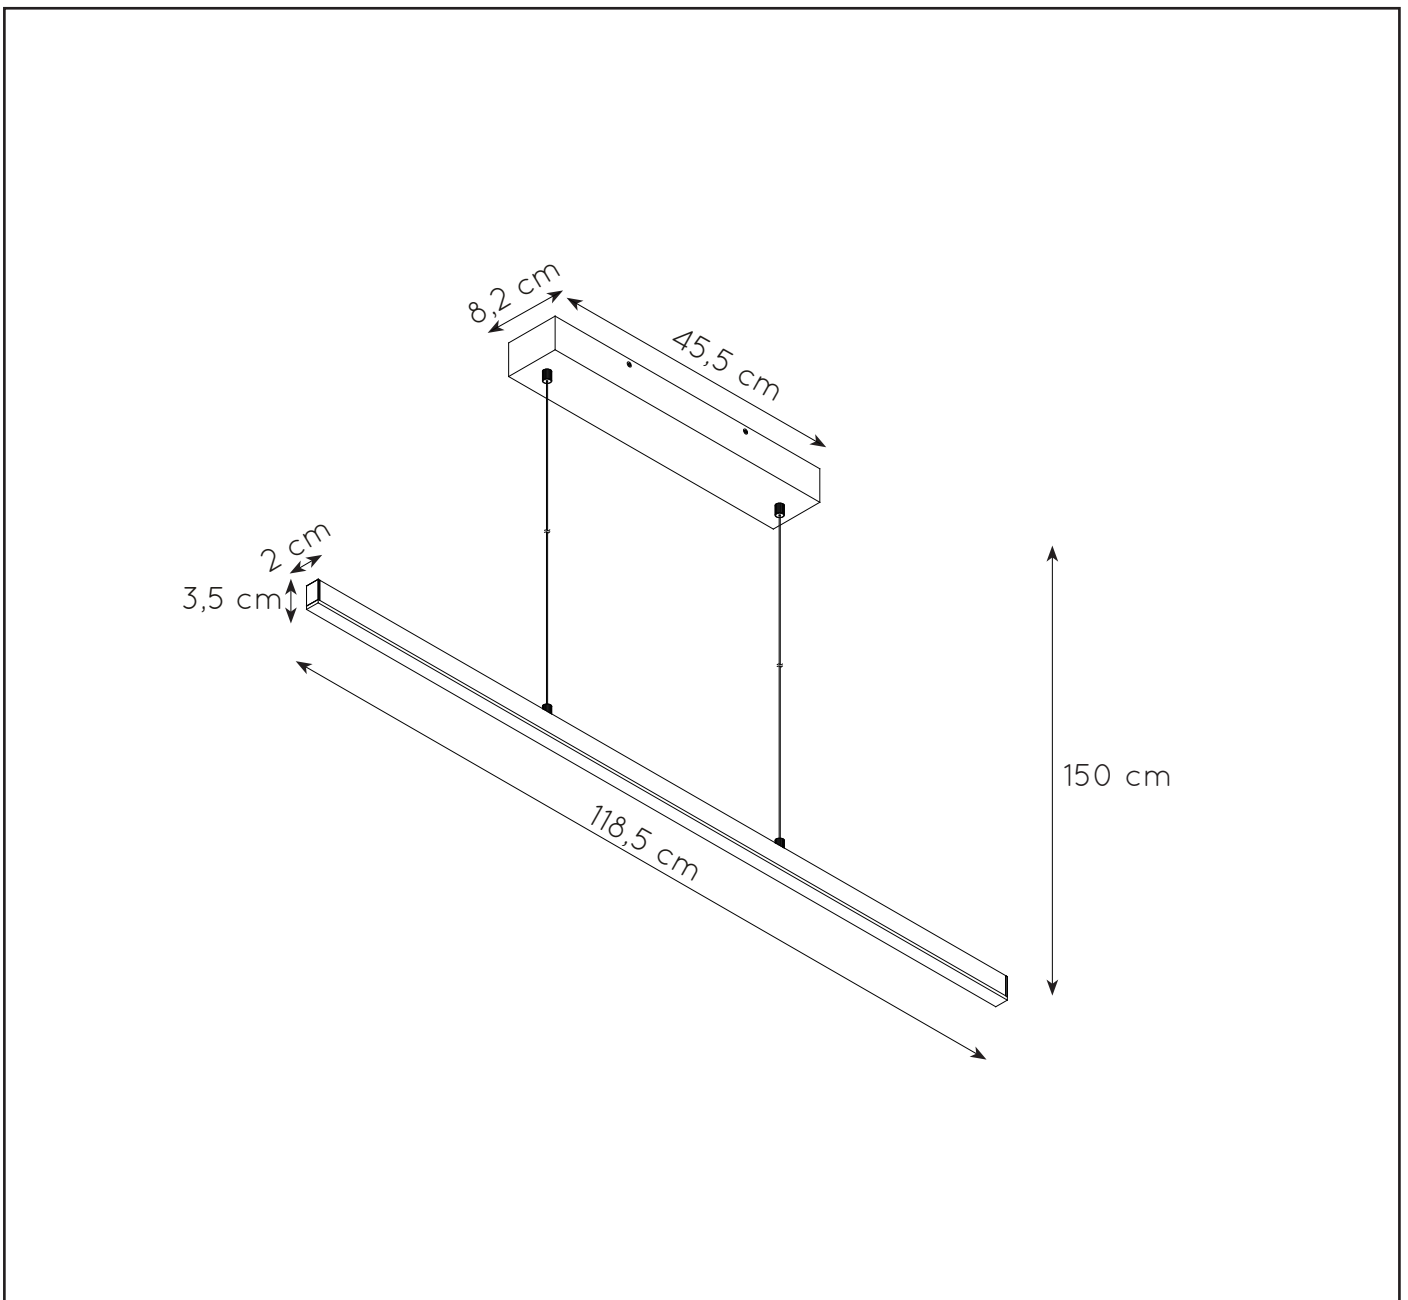

General

Dimensions LxWxH : 118,5 cm x 8,2 cm x 150 cm
Heigth minimum : 10 cm
Heigth maximum : 150 cm
Dimensions shade LxWxH : 2 cm x 3,5 cm x 118,5 cm
Main material : Aluminium
Ceiling rose material : Aluminium
Color : White / Aluminium
Style : Modern
Shape : Cuboid
Weight : 2,5kg
Warranty : 3 years

Product specifications

Dimmable : Yes
Light direction : Downlight
Adjustable in heigth : Yes
 (Before Installation)
Directional : Not Directional
Cable : Yes, Cable On Product
Cable length : 150 cm
Sensor : Without Sensor
Control : Light Switch Control
IP-Class : 20
Electric class : 1
Light source including ? : Yes
Lamp socket : AC LED Strip
Light source number : 1
Power requirements : 220-240V~50Hz
Bulb type & maximum wattage : LED Strip 30W

For more specifications of this product please visit
www.lucide.com

SIGMA

item number : 23460/30/31

EAN code : 5411212234117

item number : 23460/30/12

EAN code : 5411212234100

For more specifications, dimensions please visit