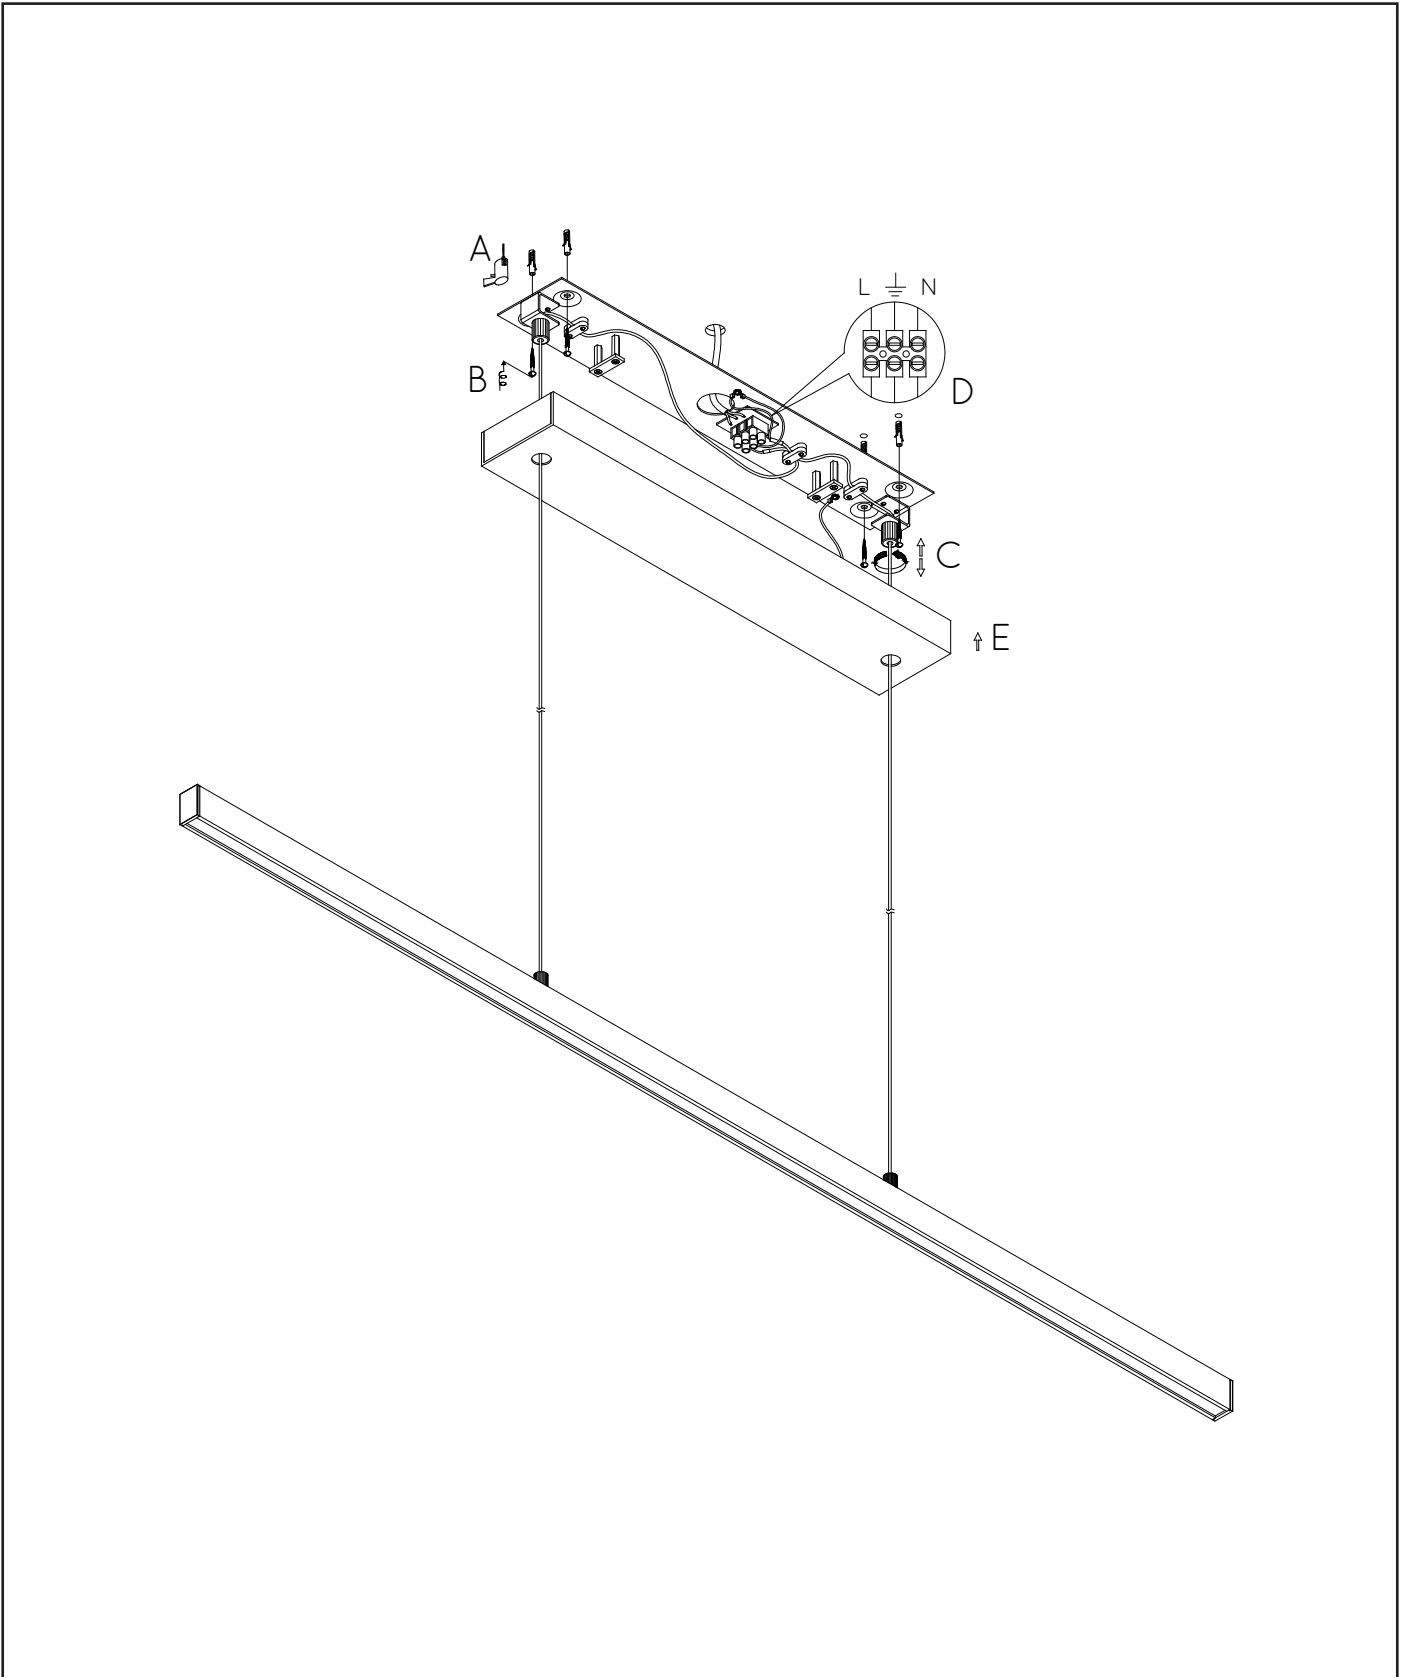

Dit product bevat een lichtbron van energie-efficiëntieklasse F

Ce produit contient une source lumineuse de classe énergétique F

This product contains a light source of energy efficiency class F

Dieses Produkt enthält eine Lichtquelle der Energieeffizienzklasse F

Ten produkt zawiera źródło światła o klasie efektywności energetycznej F