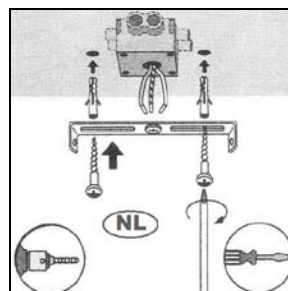

STEP:3

STEP:4

STEP:5

E27 220-240V/60W

220-240V 50Hz