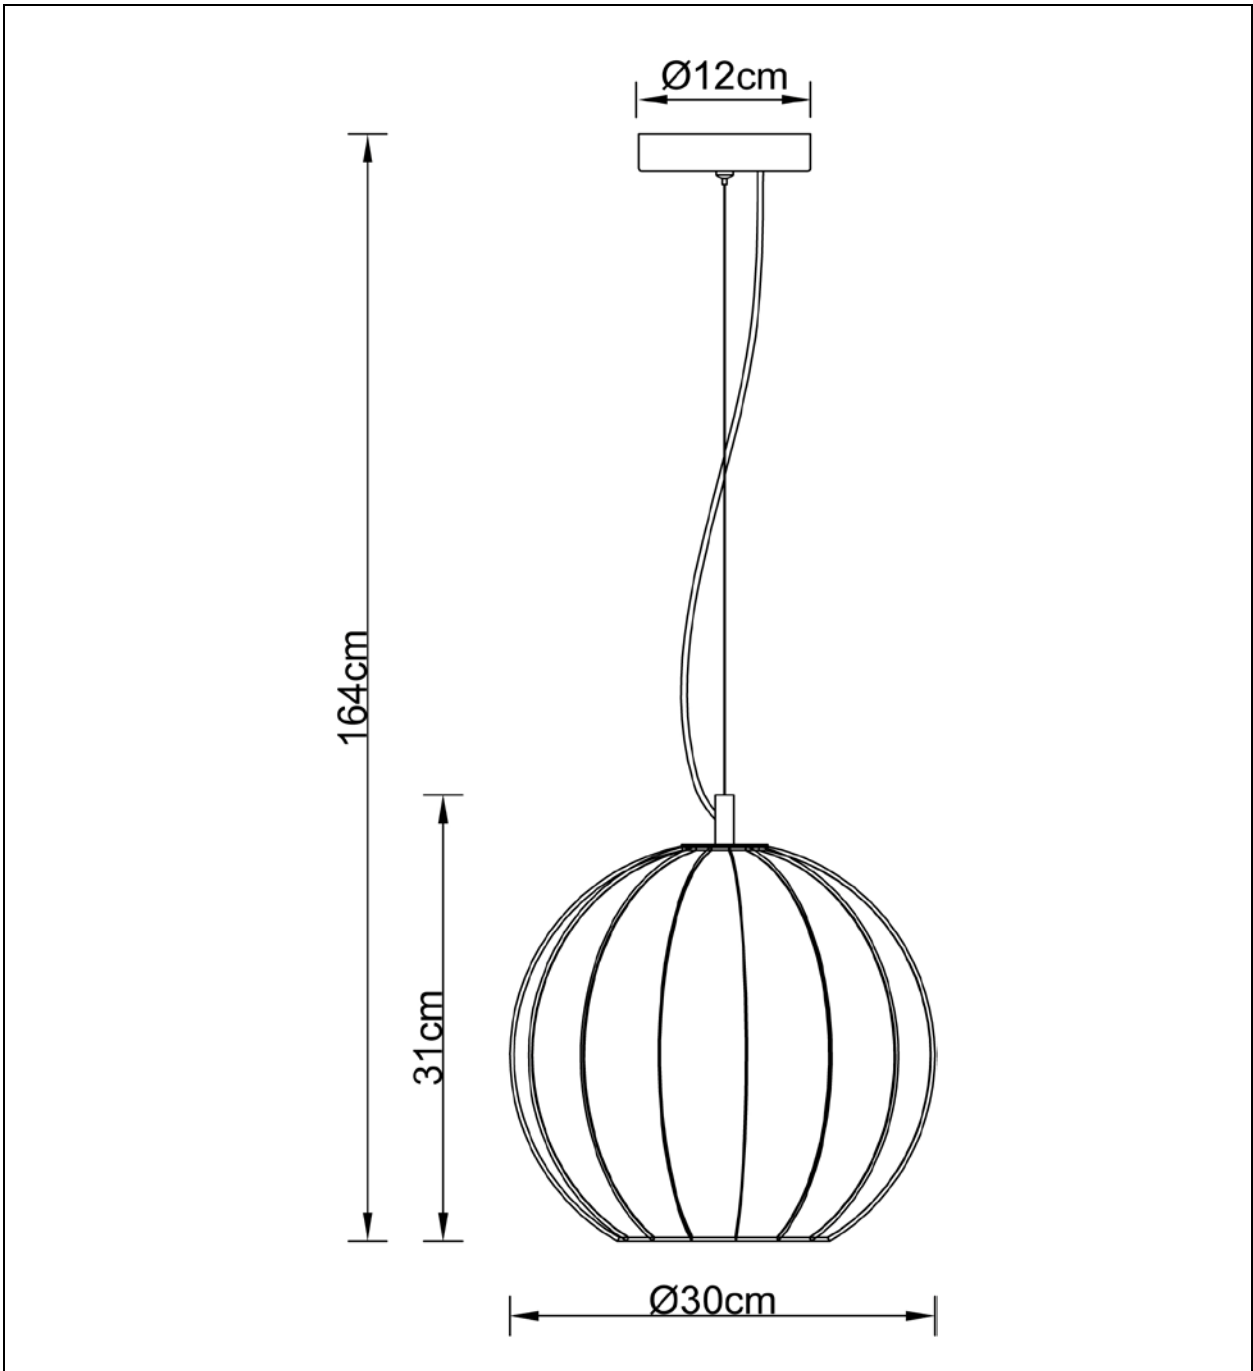

LUCIDE

Item number: 25404/30/03

Technical details

Materials used:	Iron+ Glass
Color:	CLEAR + ANTIQUE BRASS
Dimmable and how is fixture dimmable	
Size:	Height: 164cm
	Length:
	Width: ϕ 30cm
	Net weight: 3.6KG
Power requirements:	220-240V~50Hz
Bulb type and maximum wattage:	E27 Max.60W
Number of bulbs:	1xE27
IP degree:	IP20