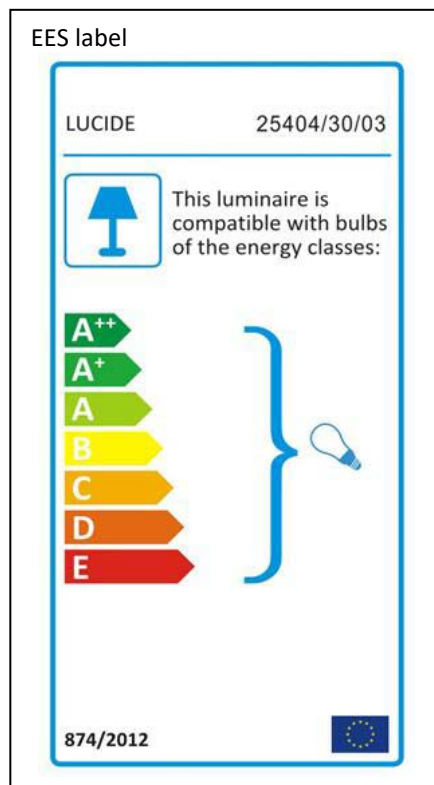

Von der Garantie ausgenommen: 1. Gebrochene Glasteile der Fassung werden nur innerhalb von 14 Tagen ab Kauf durch den Endkunden ersetzt. 2. Normaler Verschleiß, Verfärbungen aufgrund des normalen Gebrauchs. 3. Beschädigungen aufgrund externer Ursachen wie Feuer, Wasser, unsachgemäße Nutzung/ Installation oder Wartung des Produkts.

Kunden müssen das defekte Produkt/Teil und den Originalkaufbeleg einsenden, um Garantieansprüche geltend zu machen.

Deklaracja gwarancji:

LucideNV gwarantuje, że dostarczone produkty będą wolne od defektów materiałowych oraz produkcyjnych przez okres 2 lat od daty zakupu przez użytkownika końcowego, jeżeli urządzenie jest zainstalowane i prawidłowo utrzymywane zgodnie z instrukcją obsługi.

Wyłączenie z gwarancji: 1. Rozbite szkło zostanie wymienione tylko do 14 dni od momentu zakupu przez użytkownika końcowego. 2. Normalne zużycie, utrata koloru w wyniku normalnego użytkowania. 3. Uszkodzenie spowodowane czynnikami zewnętrznymi takimi, jak ogień, woda, nieprawidłowe używanie/ instalacja lub utrzymywanie produktu.

W celu uzyskania gwarancji klient musi zwrócić uszkodzony przedmiot oraz oryginalny dowód zakupu.

Other languages of the manual and further explanations can be found on our website.