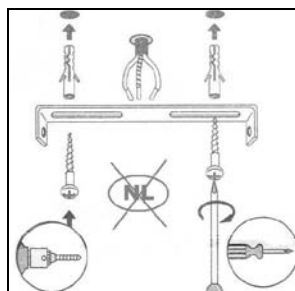

STEP:3

STEP:4

STEP:5

E27 220-240V/60W

220-240V 50Hz