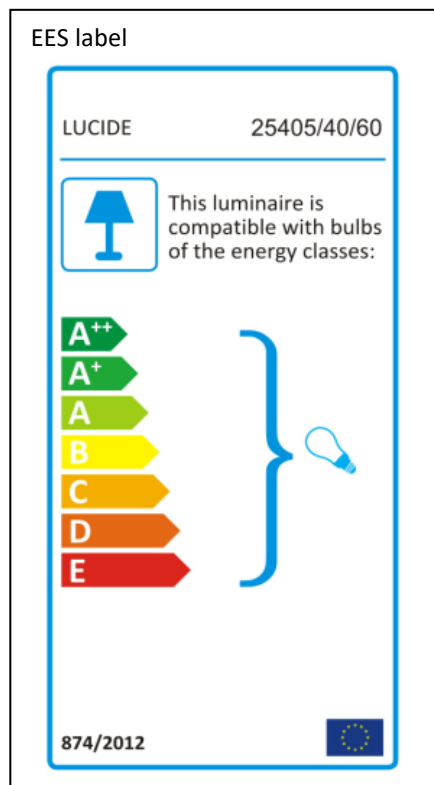

Von der Garantie ausgenommen: 1. Gebrochene Glasteile der Fassung werden nur innerhalb von 14 Tagen ab Kauf durch den Endkunden ersetzt. 2. Normaler Verschleiß, Verfärbungen aufgrund des normalen Gebrauchs. 3. Beschädigungen aufgrund externer Ursachen wie Feuer, Wasser, unsachgemäße Nutzung/ Installation oder Wartung des Produkts.

Kunden müssen das defekte Produkt/Teil und den Originalkaufbeleg einsenden, um Garantieansprüche geltend zu machen.

Deklaracja gwarancji:

LucideNV gwarantuje, że dostarczone produkty będą wolne od defektów materiałowych oraz produkcyjnych przez okres 2 lat od daty zakupu przez użytkownika końcowego, jeżeli urządzenie jest zainstalowane i prawidłowo utrzymywane zgodnie z instrukcją obsługi.

Wyłączenie z gwarancji: 1. Rozbite szkło zostanie wymienione tylko do 14 dni od momentu zakupu przez użytkownika końcowego. 2. Normalne zużycie, utrata koloru w wyniku normalnego użytkowania. 3. Uszkodzenie spowodowane czynnikami zewnętrznymi takimi, jak ogień, woda, nieprawidłowe używanie/ instalacja lub utrzymywanie produktu.

W celu uzyskania gwarancji klient musi zwrócić uszkodzony przedmiot oraz oryginalny dowód zakupu.

Other languages of the manual and further explanations can be found on our website.