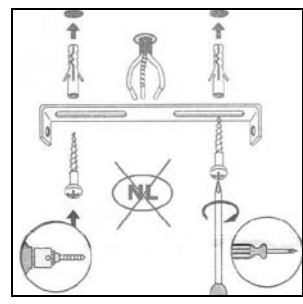

E27 220-240V/60W

220-240V 50Hz