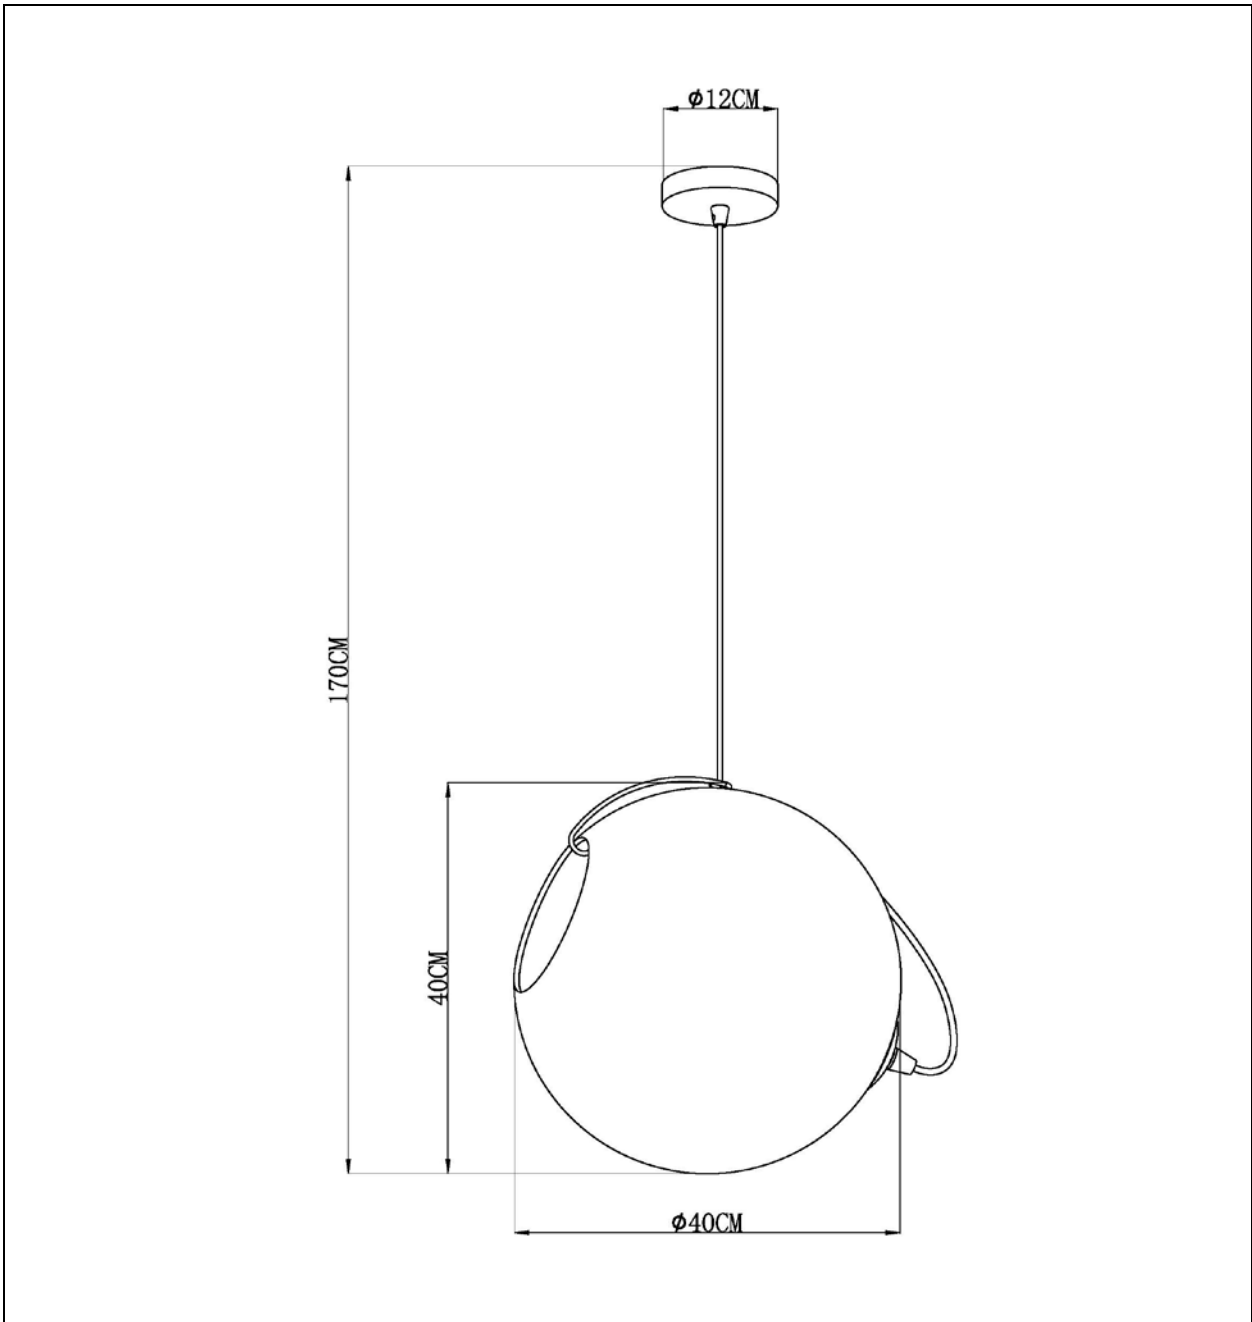

# LUCIDE

Item number: 25405/40/60

## Technical details

Materials used:	Iron+ Glass
Color:	Clear+Matt Black
Dimmable and how is fixture dimmable	
Size:	Height: 170cm
	Length:
	Width: D40cm
	Net weight: 3.5KG
Power requirements:	220-240V~50Hz
Bulb type and maximum wattage:	E27 Max.60W
Number of bulbs:	1xE27
IP degree:	IP20