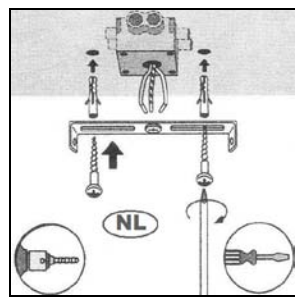

E27 220-240V/60W

220-240V 50Hz