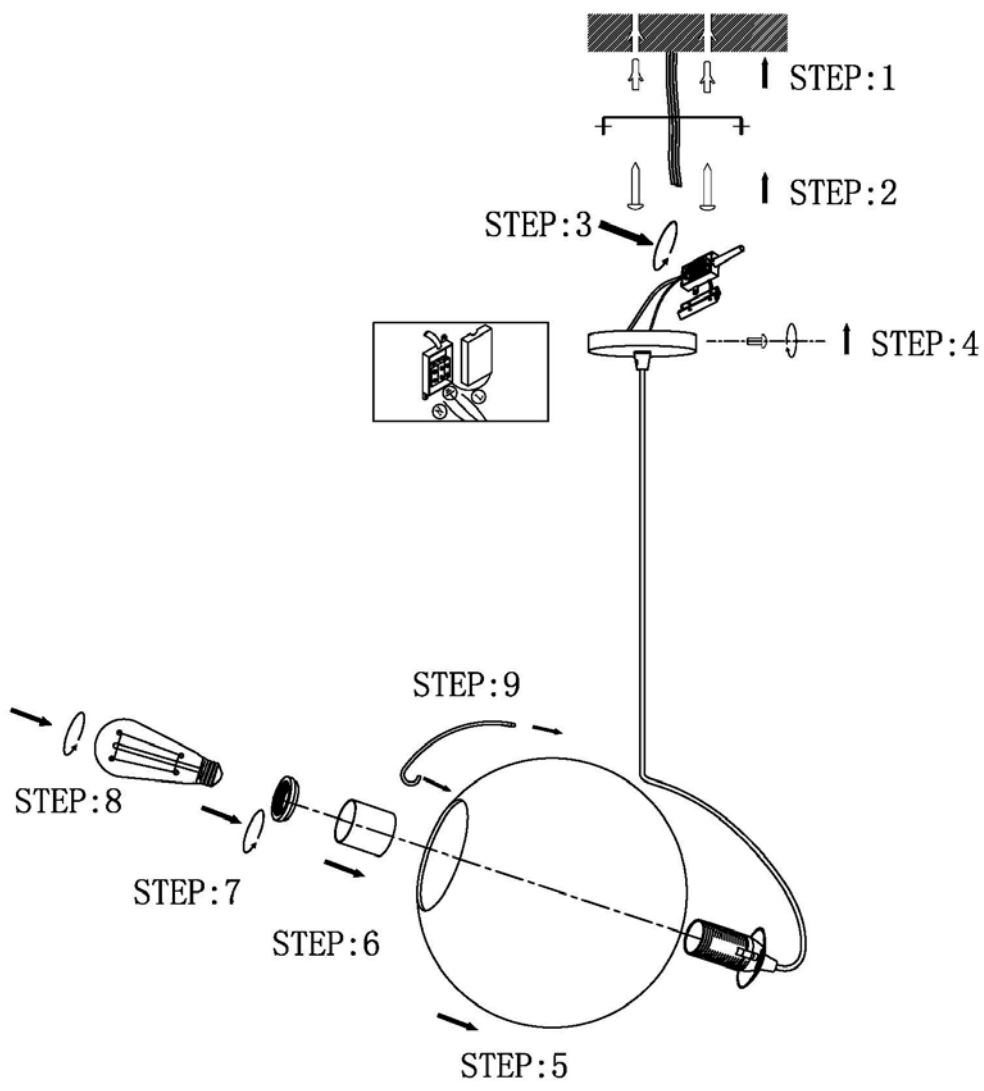

## Technical details

Materials used:	Iron+ Glass
Color:	Clear+Matt Black
Dimmable and how is fixture dimmable	
Size:	Height: 170cm
	Length:
	Width: D40cm
	Net weight: 3.5KG
Power requirements:	220-240V~50Hz
Bulb type and maximum wattage:	E27 Max.60W
Number of bulbs:	1xE27
IP degree:	IP20