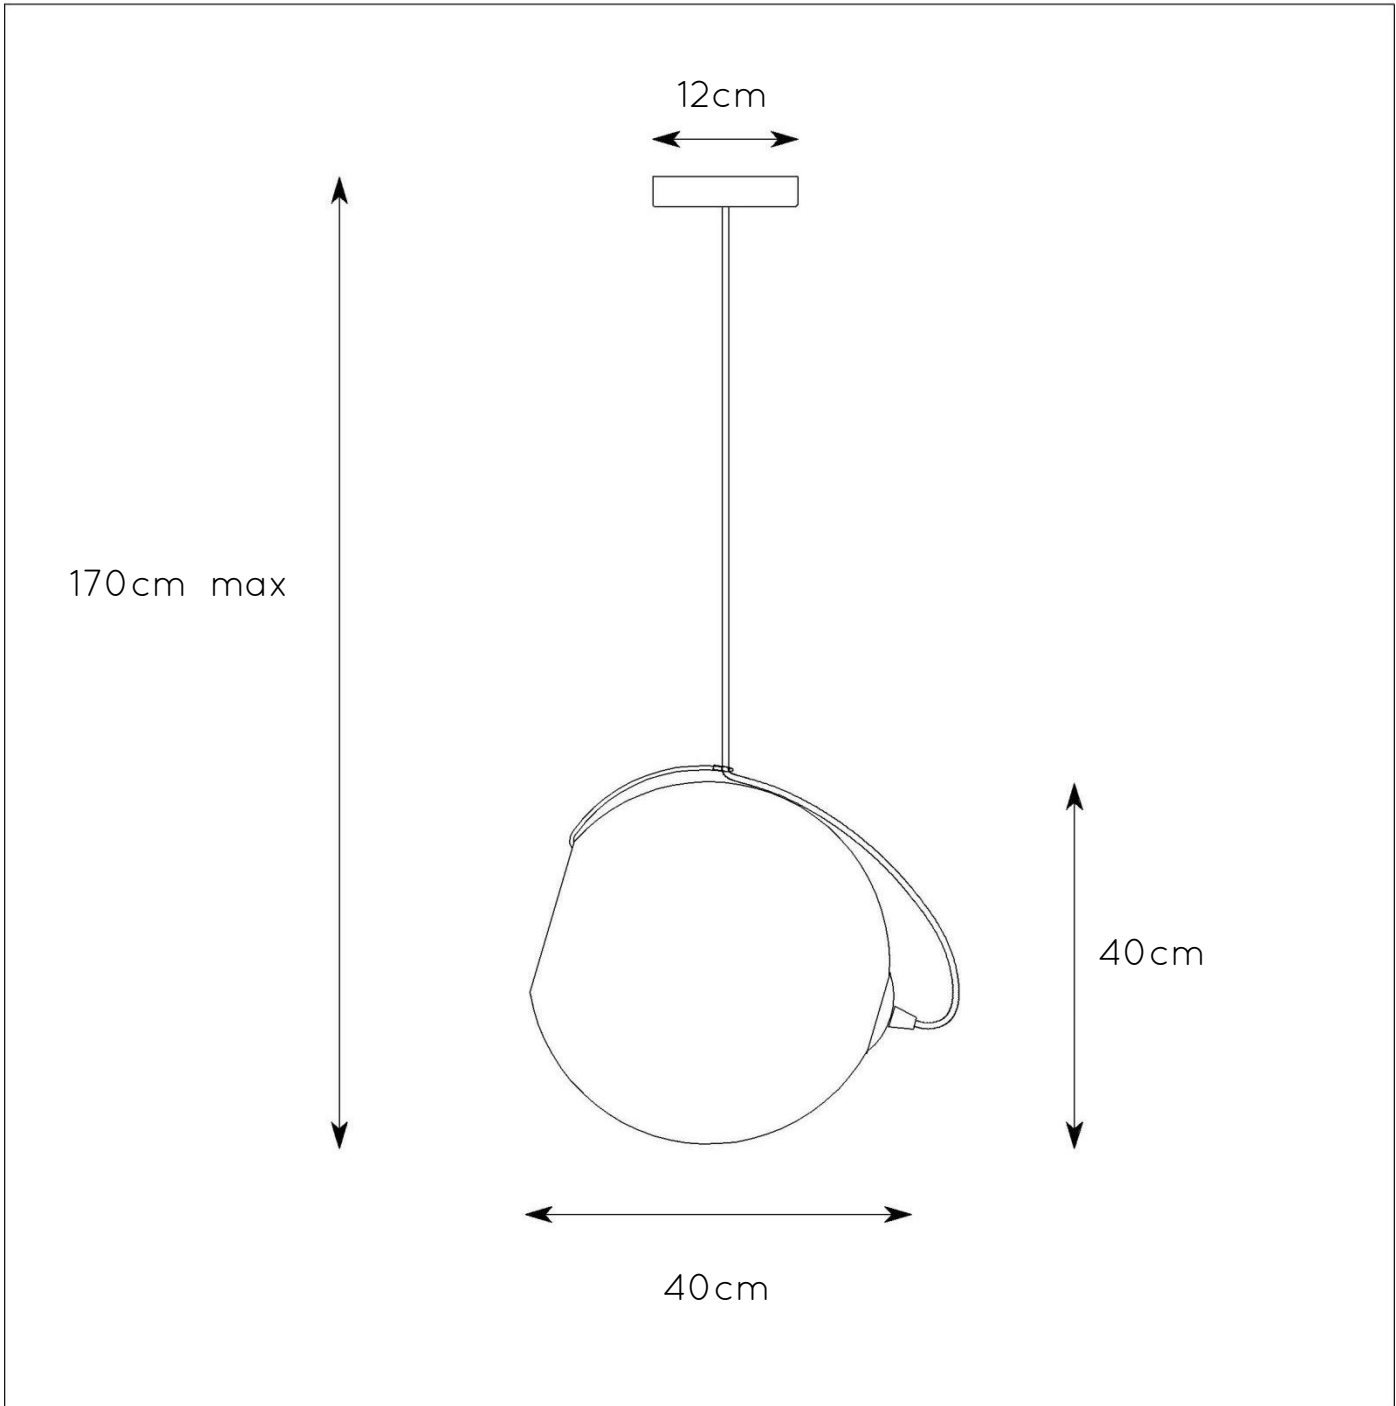

JAZZLYNN

Item number : 25405/40/65
EAN code : 5411212250926

For more specifications, dimensions please visit

www.lucide.com