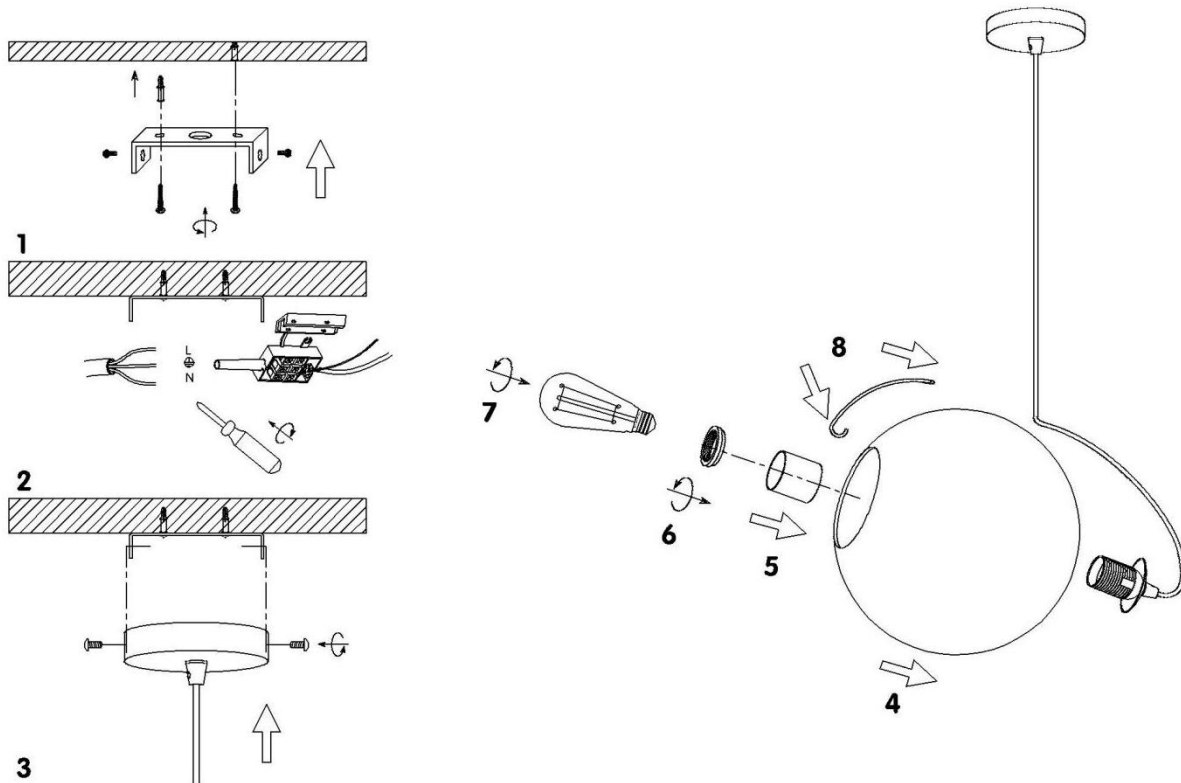

**RECOMMENDED LUCIDE
LIGHT SOURCE**

49033/05/65

Light source dimmable : Yes

Light source incl. : No

General

Dimensions LxWxH : Dia40 cm xH170cm

Height minimum : -

Height maximum : 170 cm

Dimensions shade LxWxH : Dia40 cm

Main material : Glass

Ceiling rose material : Metal

Color : Smoke+Matt Black

Style : Modern

Shape : Round

Weight : 2.7 kg

Warranty : 2 years

Product specifications

Dimmable : Yes

Light direction : Around (Diffuse)

Adjustable in height : Yes

Directional : Not Directional

Cable : Yes, Cable On Product

Cable length : 130 cm

Sensor : Without Sensor

For more specifications of this product please visit

www.lucide.com

JAZZLYNN

Item number : 25405/40/65
EAN code : 5411212250926

For more specifications, dimensions please visit

www.lucide.com

LUCIDE

INSTALLATION DRAWING SPECIFICATIONS