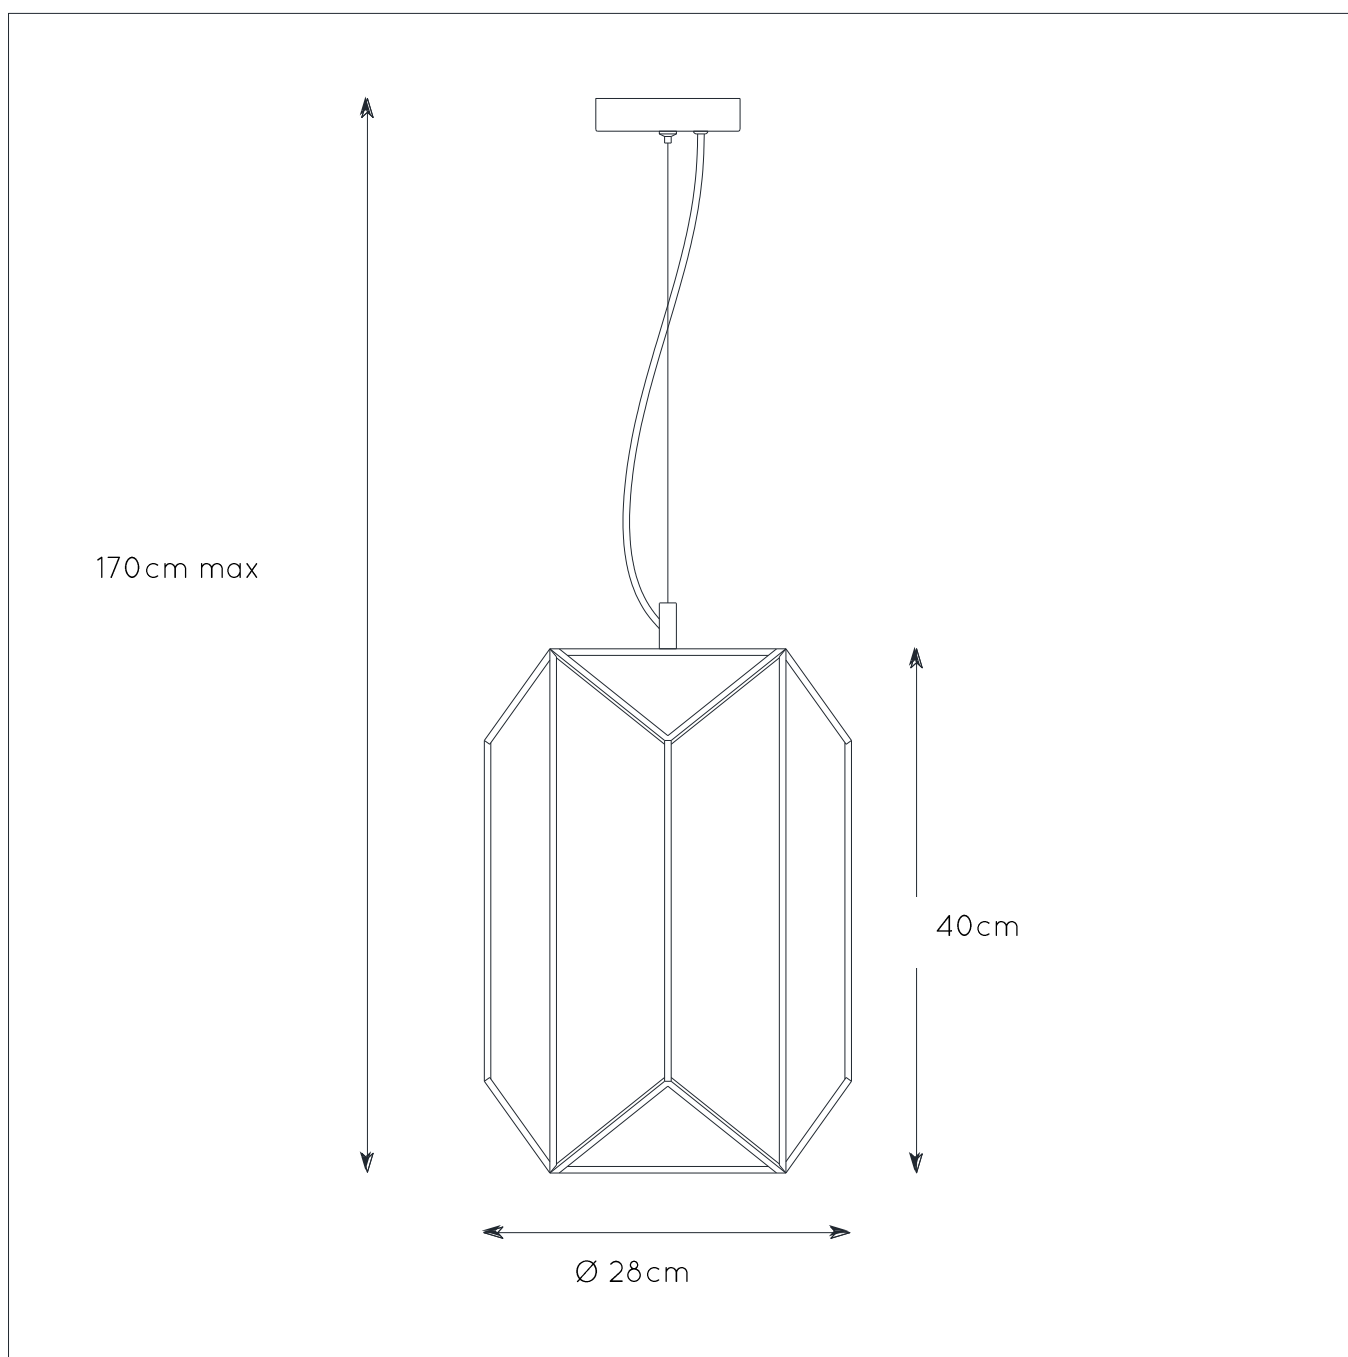

FERN

Item number : 25406/01/30

EAN code : 5411212250933

For more specifications, dimensions please visit

www.lucide.com