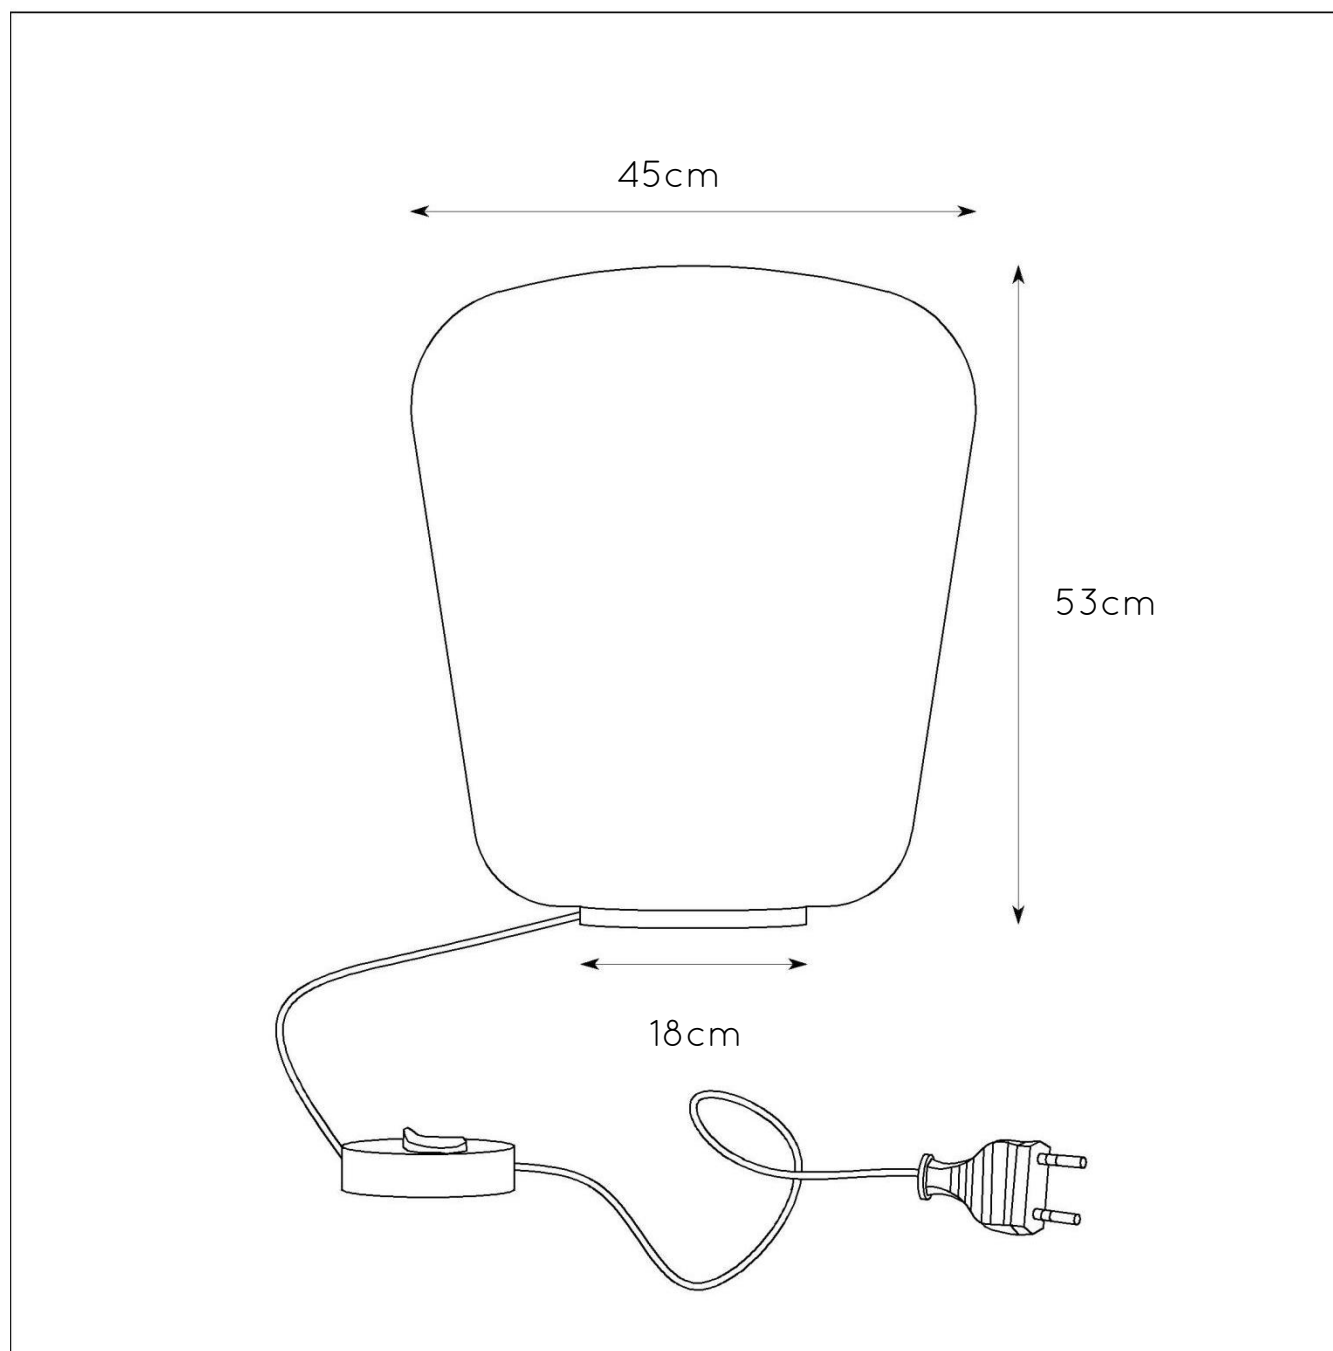

GLORIO

Item number : 25501/45/65

EAN code : 5411212250865

For more specifications, dimensions please visit

www.lucide.com