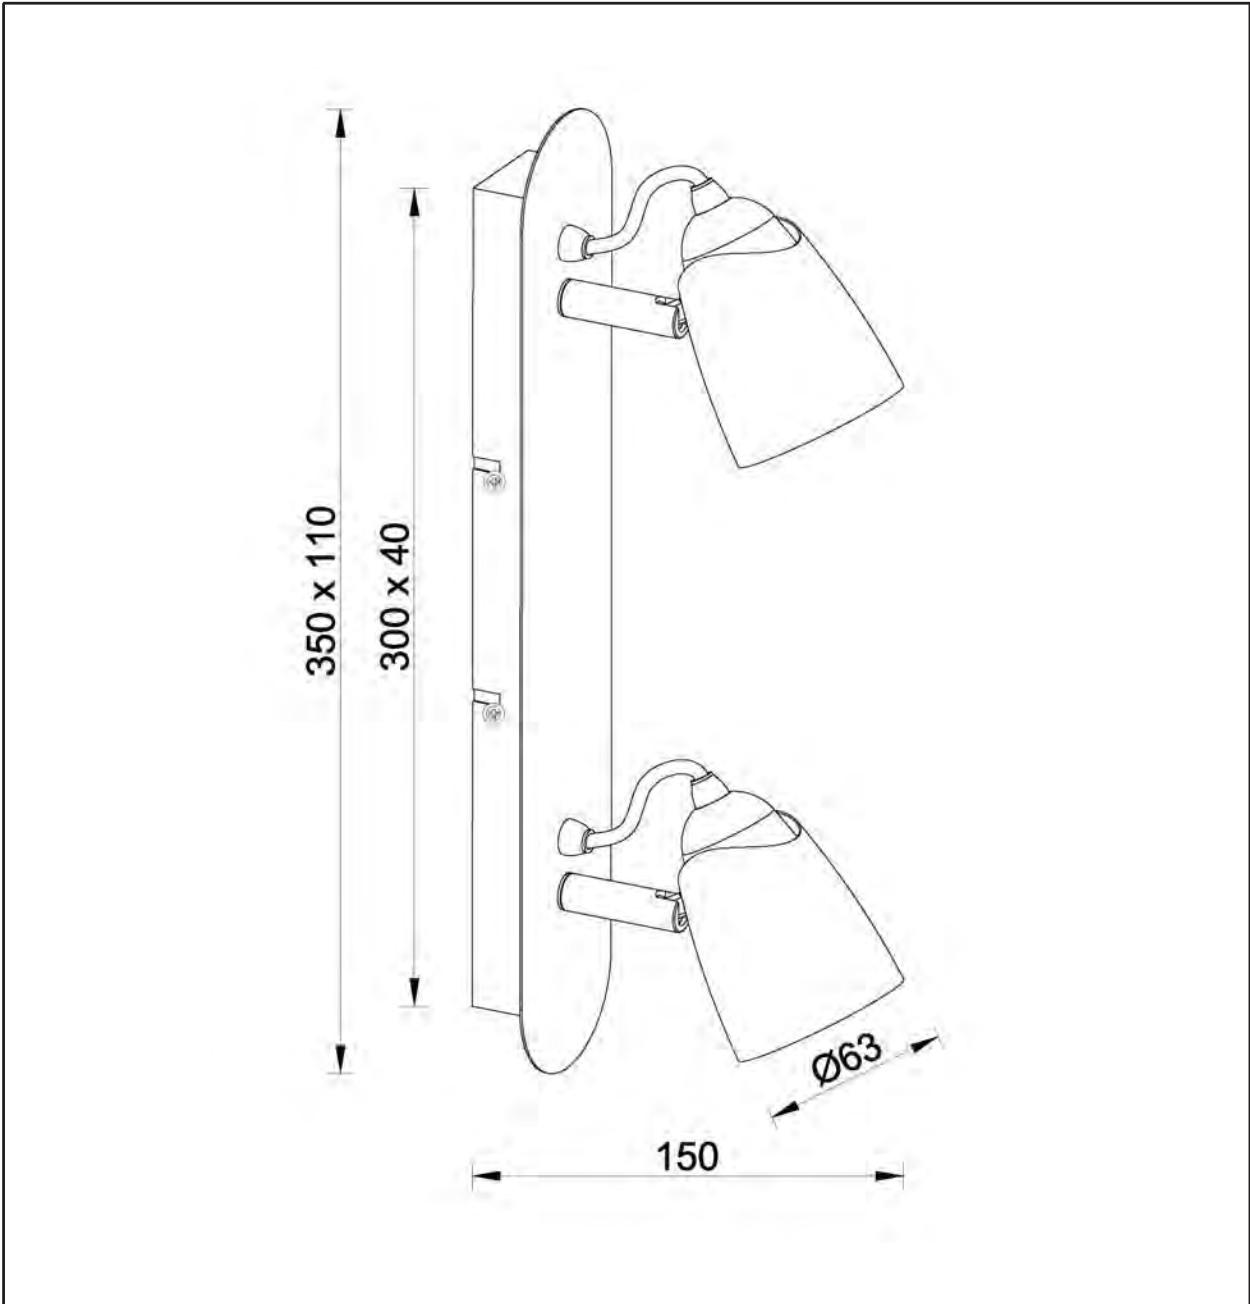

# LUCIDE

Item number:26956/10/30,26956/10/31,26956/10/17

## Technical details

Materials used:	Metal
Color:	Black, White,Black+Red copper
Dimmable and how is fixture dimmable	Yes
Size:	Height: 15cm
	Length: 35cm
	Width: 11cm
	Net weight: 0.8kg
Power requirements:	220-240V~50Hz
Bulb type and maximum wattage:	GU10 LED 5W
Number of bulbs:	2xGU10 LED
IP degree:	IP20