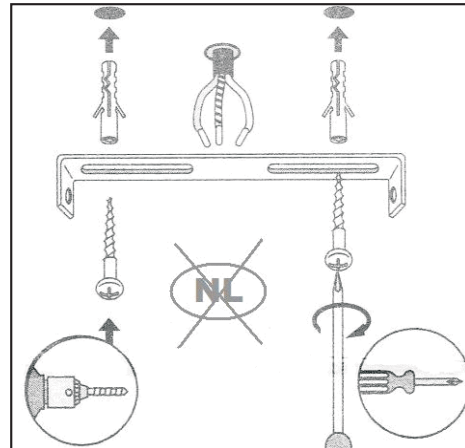

## Technical details

Materials used:	Metal
Color:	Black, White,Black+Red copper
Dimmable and how is fixture dimmable	Yes
Size:	Height: 15cm
	Length: 35cm
	Width: 11cm
	Net weight: 0.8kg
Power requirements:	220-240V~50Hz
Bulb type and maximum wattage:	GU10 LED 5W
Number of bulbs:	2xGU10 LED
IP degree:	IP20