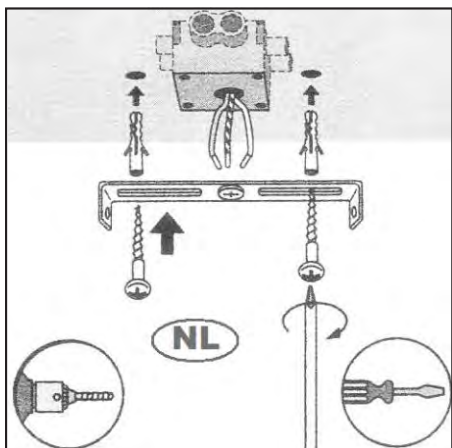

## Technical details

Materials used:	Metal
Color:	Black, White,Black+Red copper
Dimmable and how is fixture dimmable	Yes
Size:	Height: 15cm
	Length: 35cm
	Width: 11cm
	Net weight: 0.8kg
Power requirements:	220-240V~50Hz
Bulb type and maximum wattage:	GU10 LED 5W
Number of bulbs:	2xGU10 LED
IP degree:	IP20