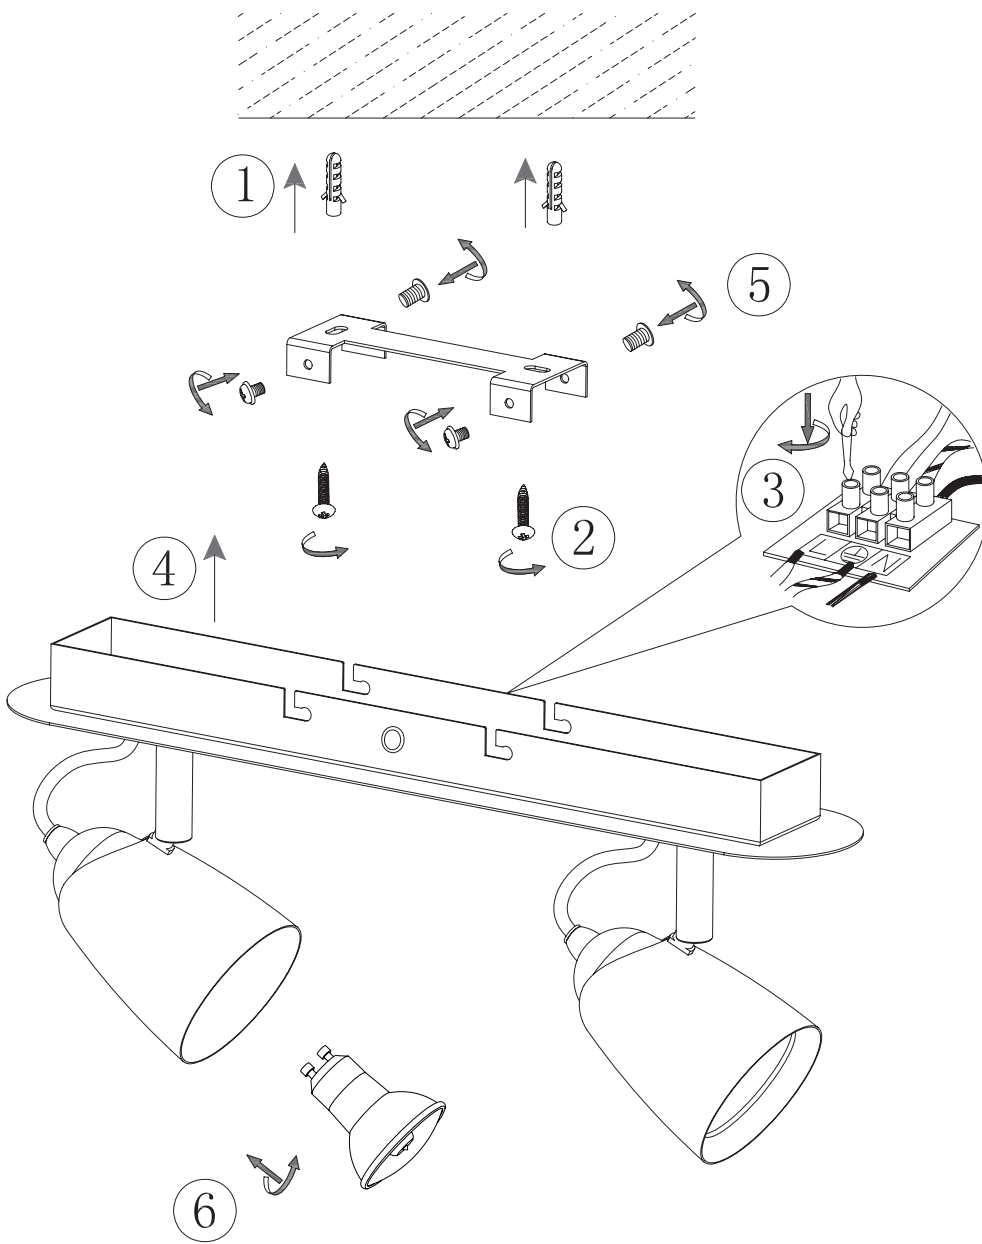

## Technical details

Materials used:	Metal
Color:	Black, White,Black+Red copper
Dimmable and how is fixture dimmable	Yes
Size:	Height: 15cm
	Length: 35cm
	Width: 11cm
	Net weight: 0.8kg
Power requirements:	220-240V~50Hz
Bulb type and maximum wattage:	GU10 LED 5W
Number of bulbs:	2xGU10 LED
IP degree:	IP20