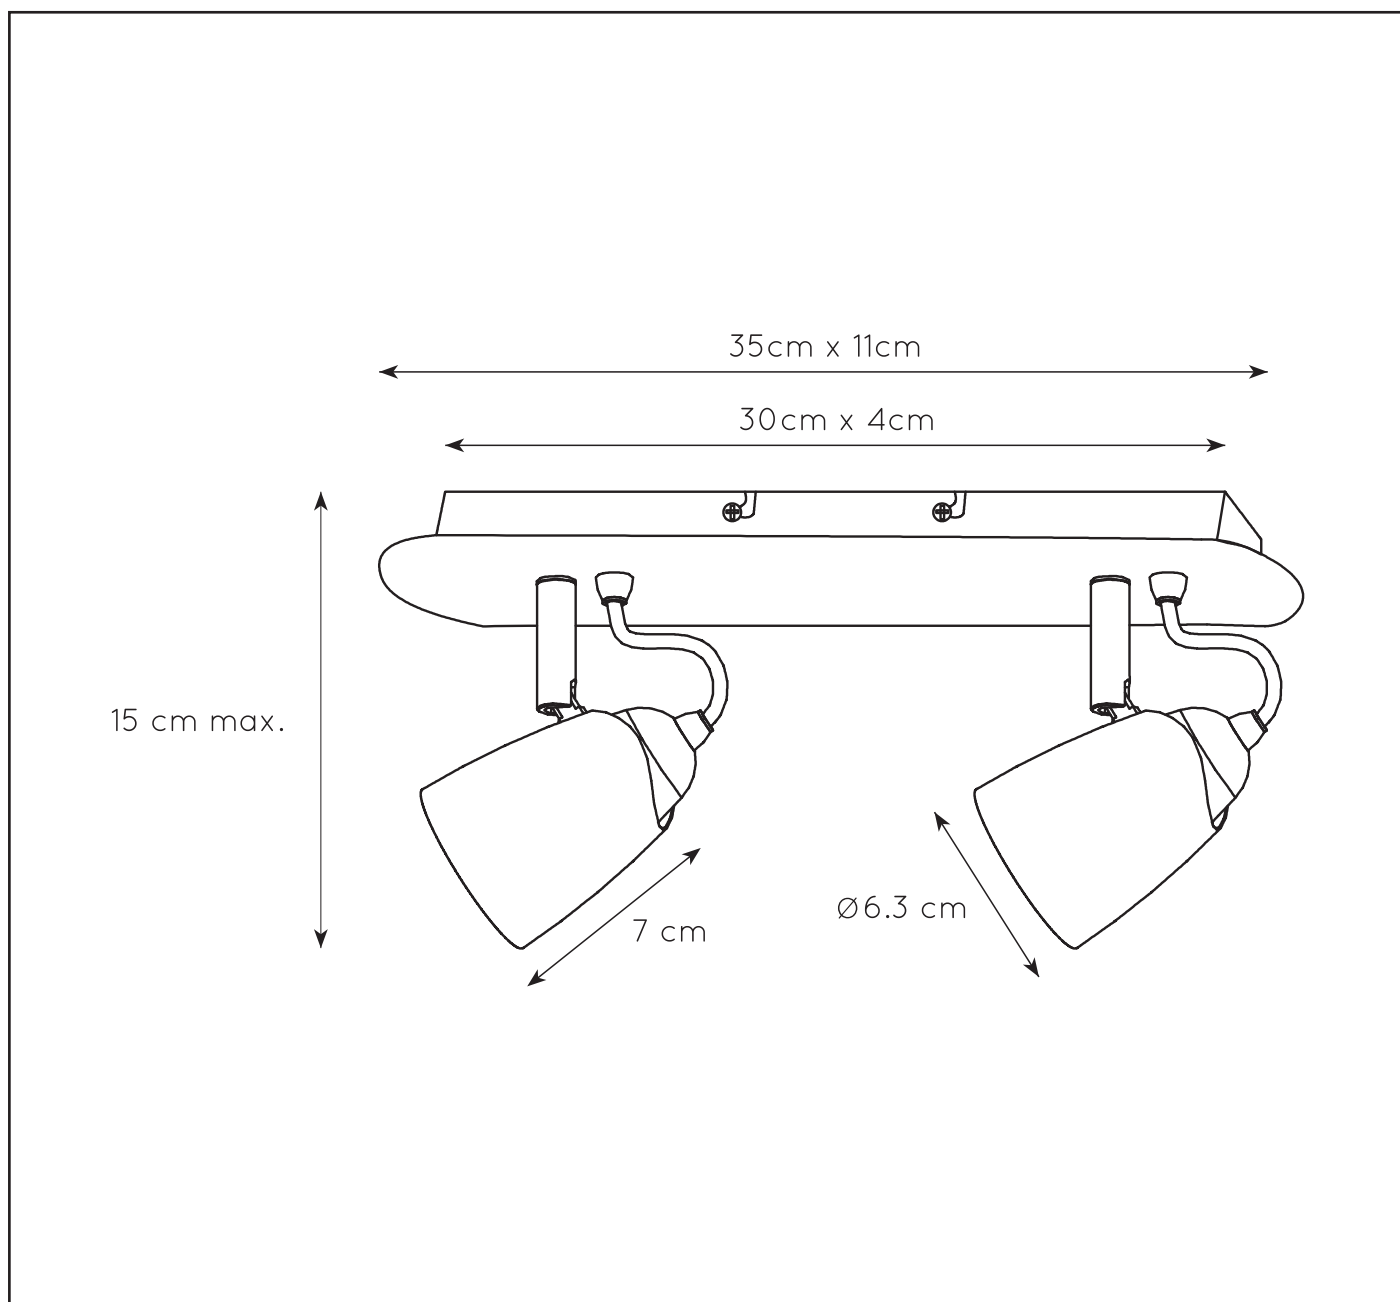

RIDE-LED

Item number : 26956/10/17

EAN code : 5411212262240

Item number : 26956/10/31

EAN code : 5411212262202

For more specifications, dimensions please visit

www.lucide.com