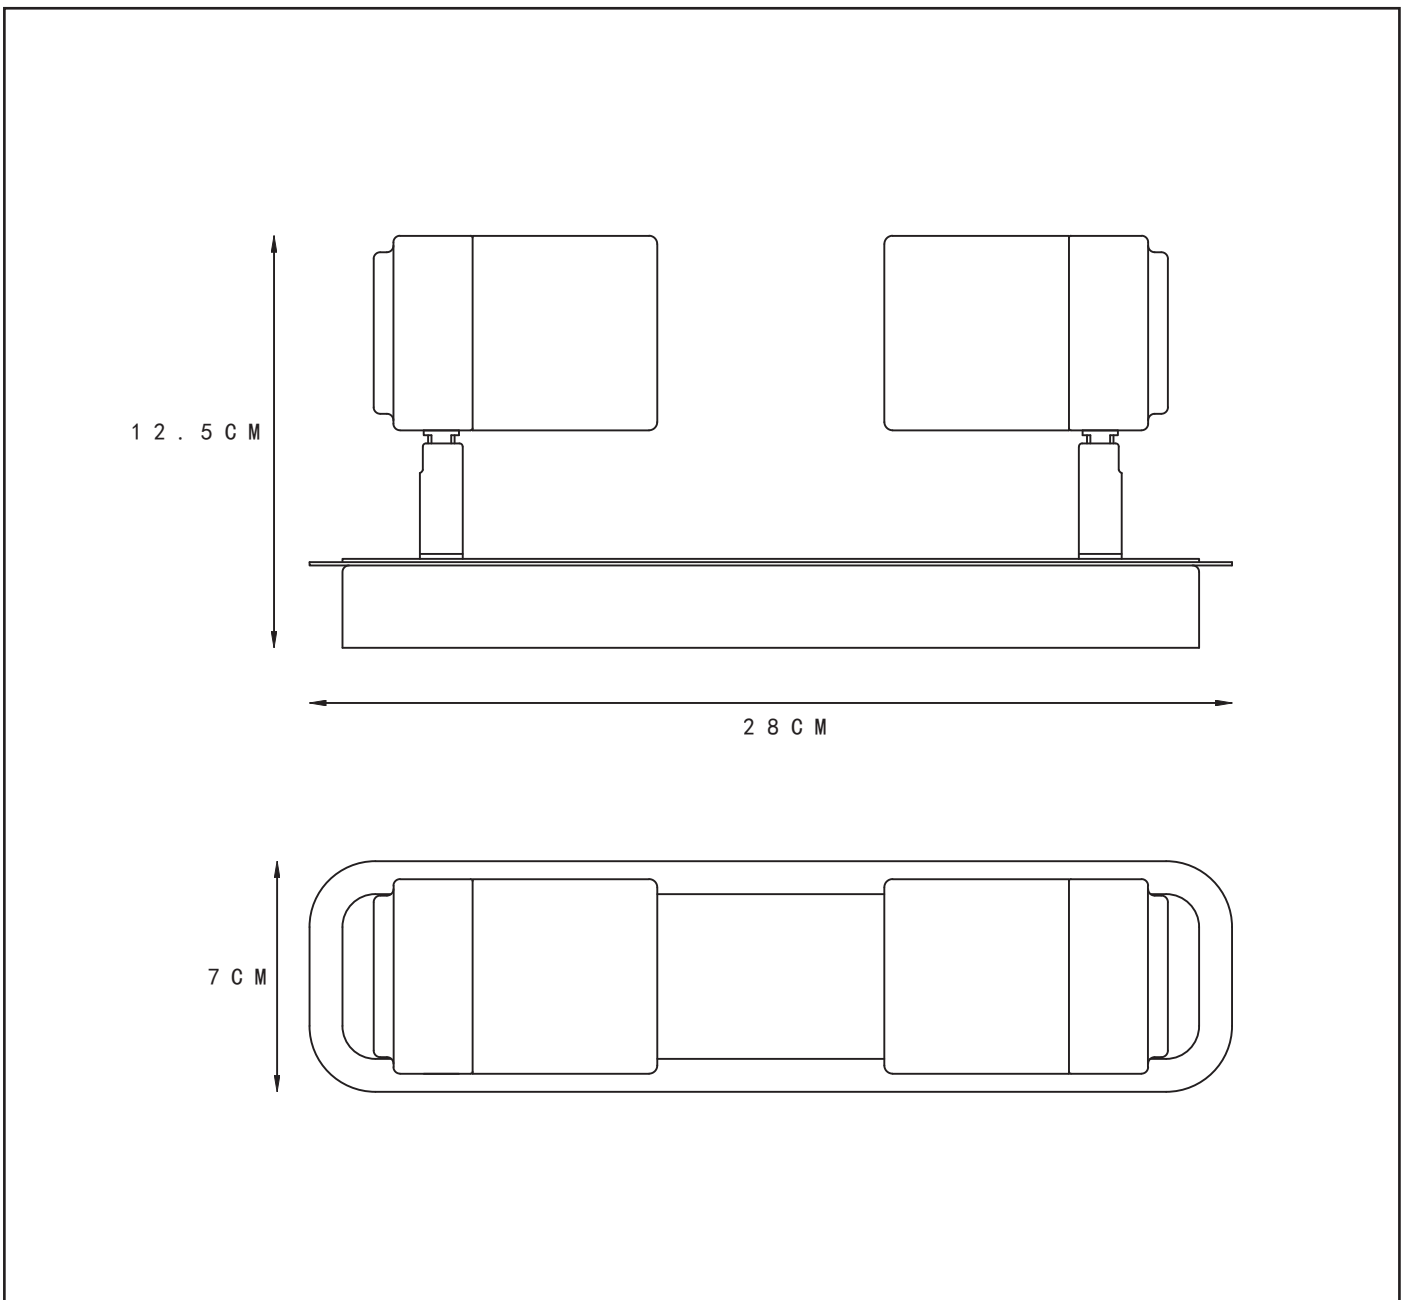

LUCIDE

TECHNICAL DRAWING & DIMENSIONS

LENNERT

Item number : 26958/10/30

EAN code : 5411212262684

For more specifications, dimensions please visit
www.lucide.com