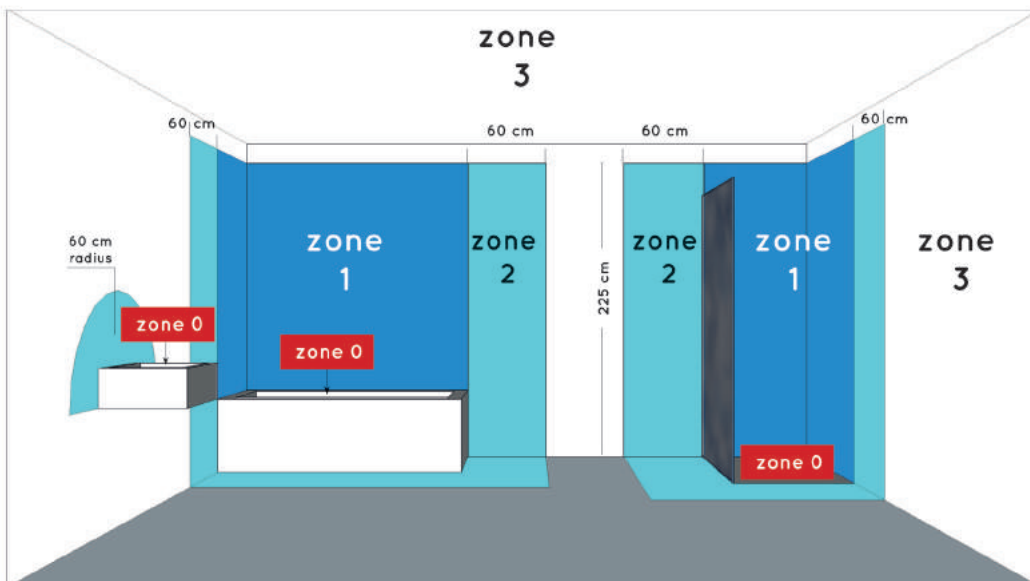

### General

**Dimensions LxWxH :** 28 cm x 7 cm x 14.7cm  
**Height minimum :** 12.5 cm  
**Height maximum :** 14.7 cm  
**Dimensions shade LxWxH :** Ø 5.4cm x 8.4 cm  
**Main material :** Iron/Aluminum  
**Ceiling rose material :** -  
**Color :** SAND MATT BLACK  
**Style :** Modern  
**Shape :** Rectangular  
**Weight :** 0.98kg  
**Warranty :** 2 years

### Product specifications

**Dimmable :** Yes  
**Light direction :** Focus  
**Adjustable in height :** Not adjustable In Height (Before Installation)  
**Directional :** Yes  
**Cable :** No cable On Product  
**Cable length :** - cm  
**Sensor :** Without Sensor  
**Control :** Light Switch Control  
**IP-Class :** 44  
**Electric class :** 1  
**Light source including ?:** Yes  
**Lamp socket :** GU10  
**Light source number :** 2  
**Power requirements :** 220-240V~50Hz  
**Bulb tube & maximum wattage :** 5W LED GU10