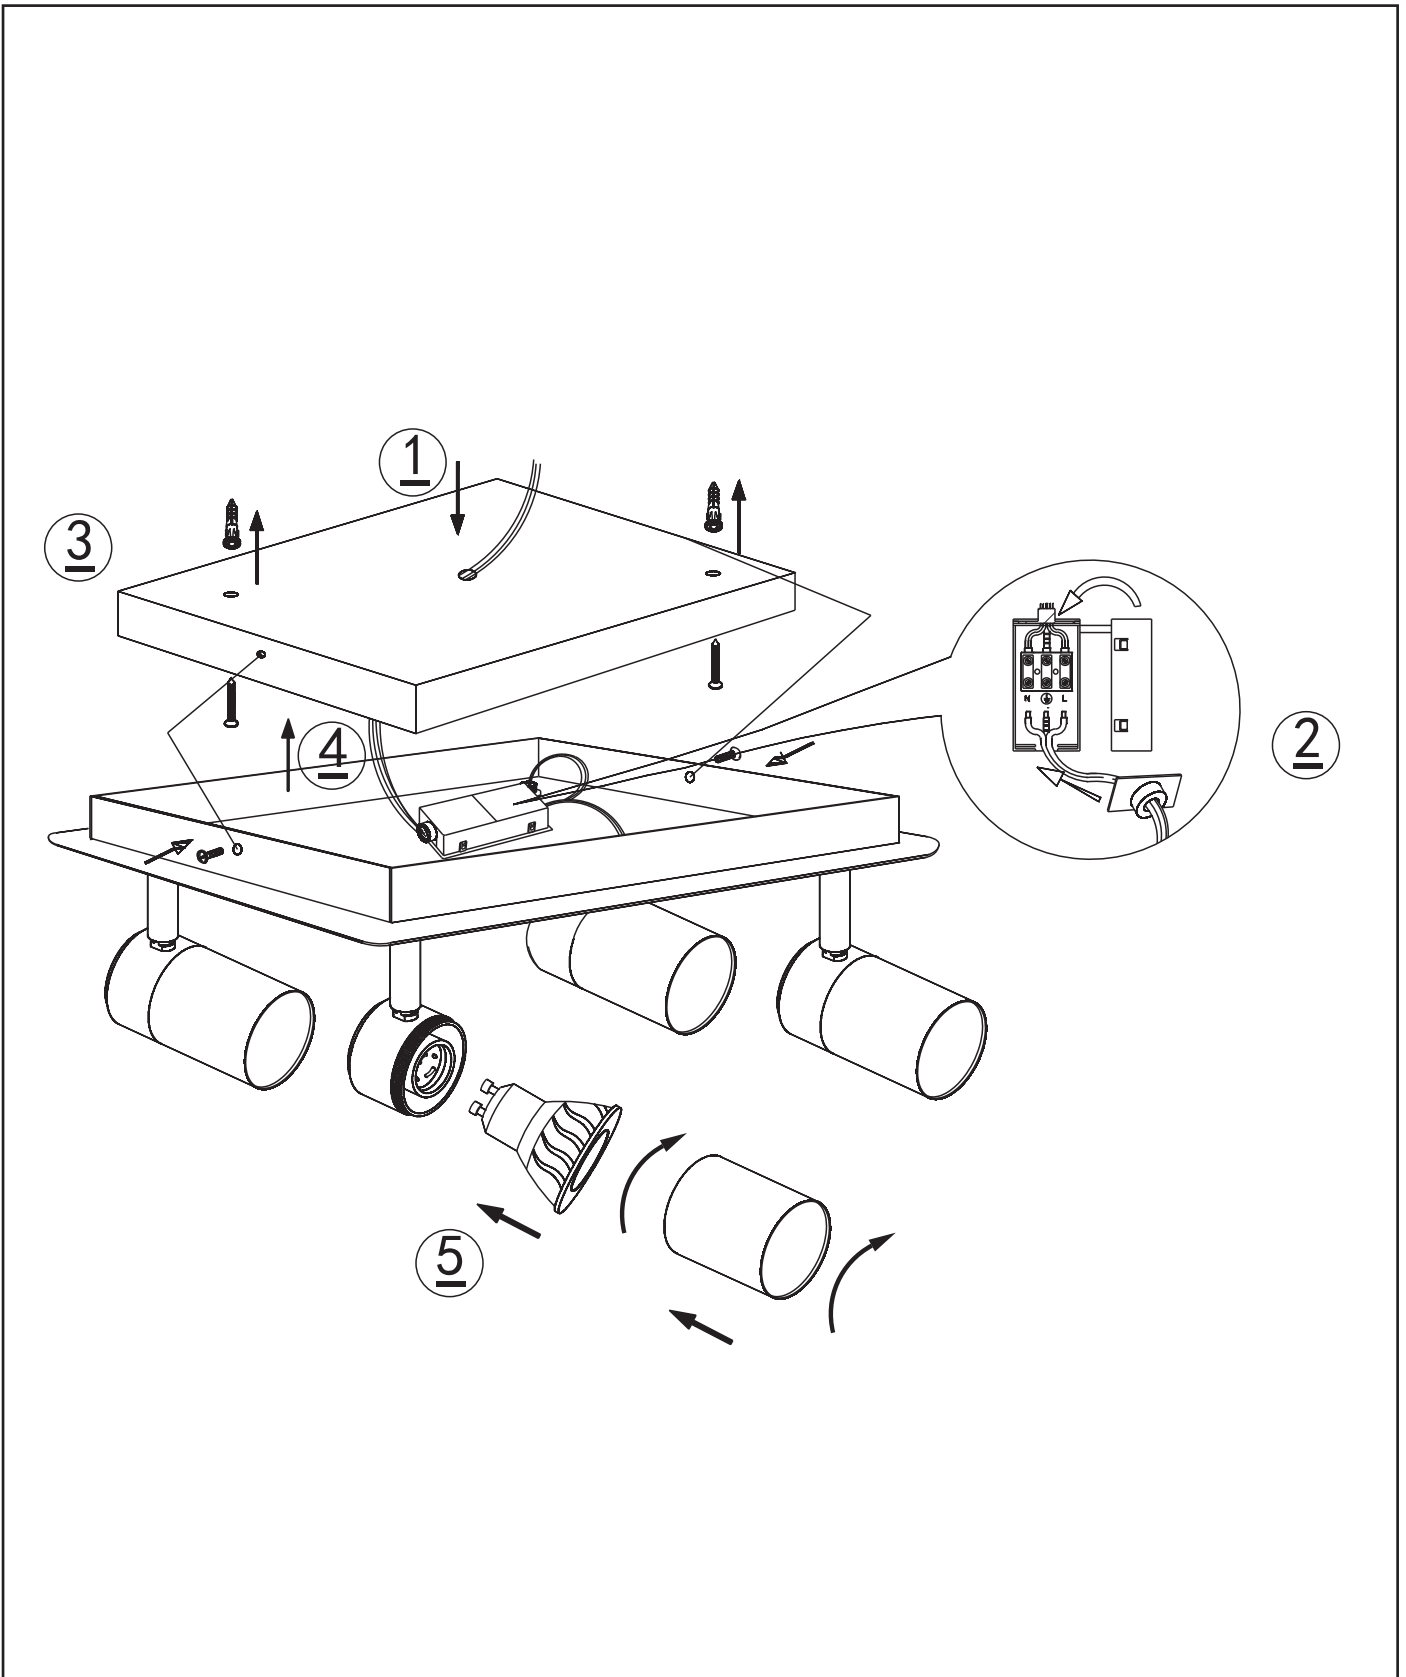

LUCIDE

INSTALLATION DRAWING SPECIFICATIONS

Dit product bevat een lichtbron van energie-efficiëntieklasse A+
Ce produit contient une source lumineuse de classe énergétique A+
This product contains a light source of energy efficiency class A+
Dieses Produkt enthält eine Lichtquelle der Energieeffizienzklasse A+
Ten produkt zawiera źródło światła o klasie efektywności energetycznej A+