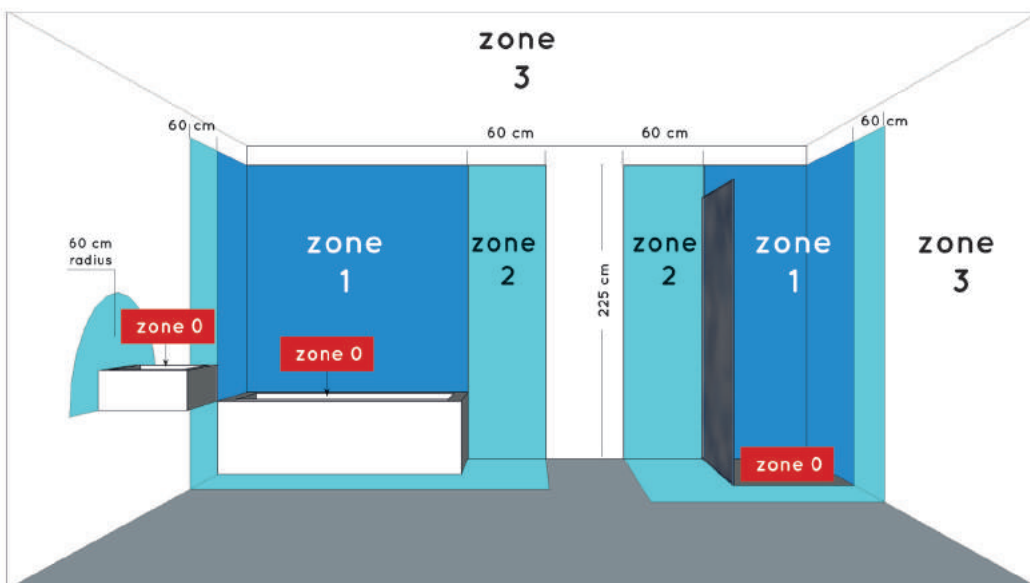

### General

**Dimensions LxWxH :** 22 cm x 22 cm x 14.7cm  
**Height minimum :** 12.5 cm  
**Height maximum :** 14.7 cm  
**Dimensions shade LxWxH :** Ø 5.4cm x 8.4 cm  
**Main material :** Iron/Aluminum  
**Ceiling rose material :** -  
**Color :** SAND MATT BLACK  
**Style :** Modern  
**Shape :** Square  
**Weight :** 2 kg  
**Warranty :** 2 years

### Product specifications

**Dimmable :** Yes  
**Light direction :** Focus  
**Adjustable in height :** Not adjustable In Height (Before Installation)  
**Directional :** Yes  
**Cable :** No cable On Product  
**Cable length :** - cm  
**Sensor :** Without Sensor  
**Control :** Light Switch Control  
**IP-Class :** 44  
**Electric class :** 1  
**Light source including ?:** Yes  
**Lamp socket :** GU10  
**Light source number :** 4  
**Power requirements :** 220-240V~50Hz  
**Bulb tube & maximum wattage :** 5W LED GU10