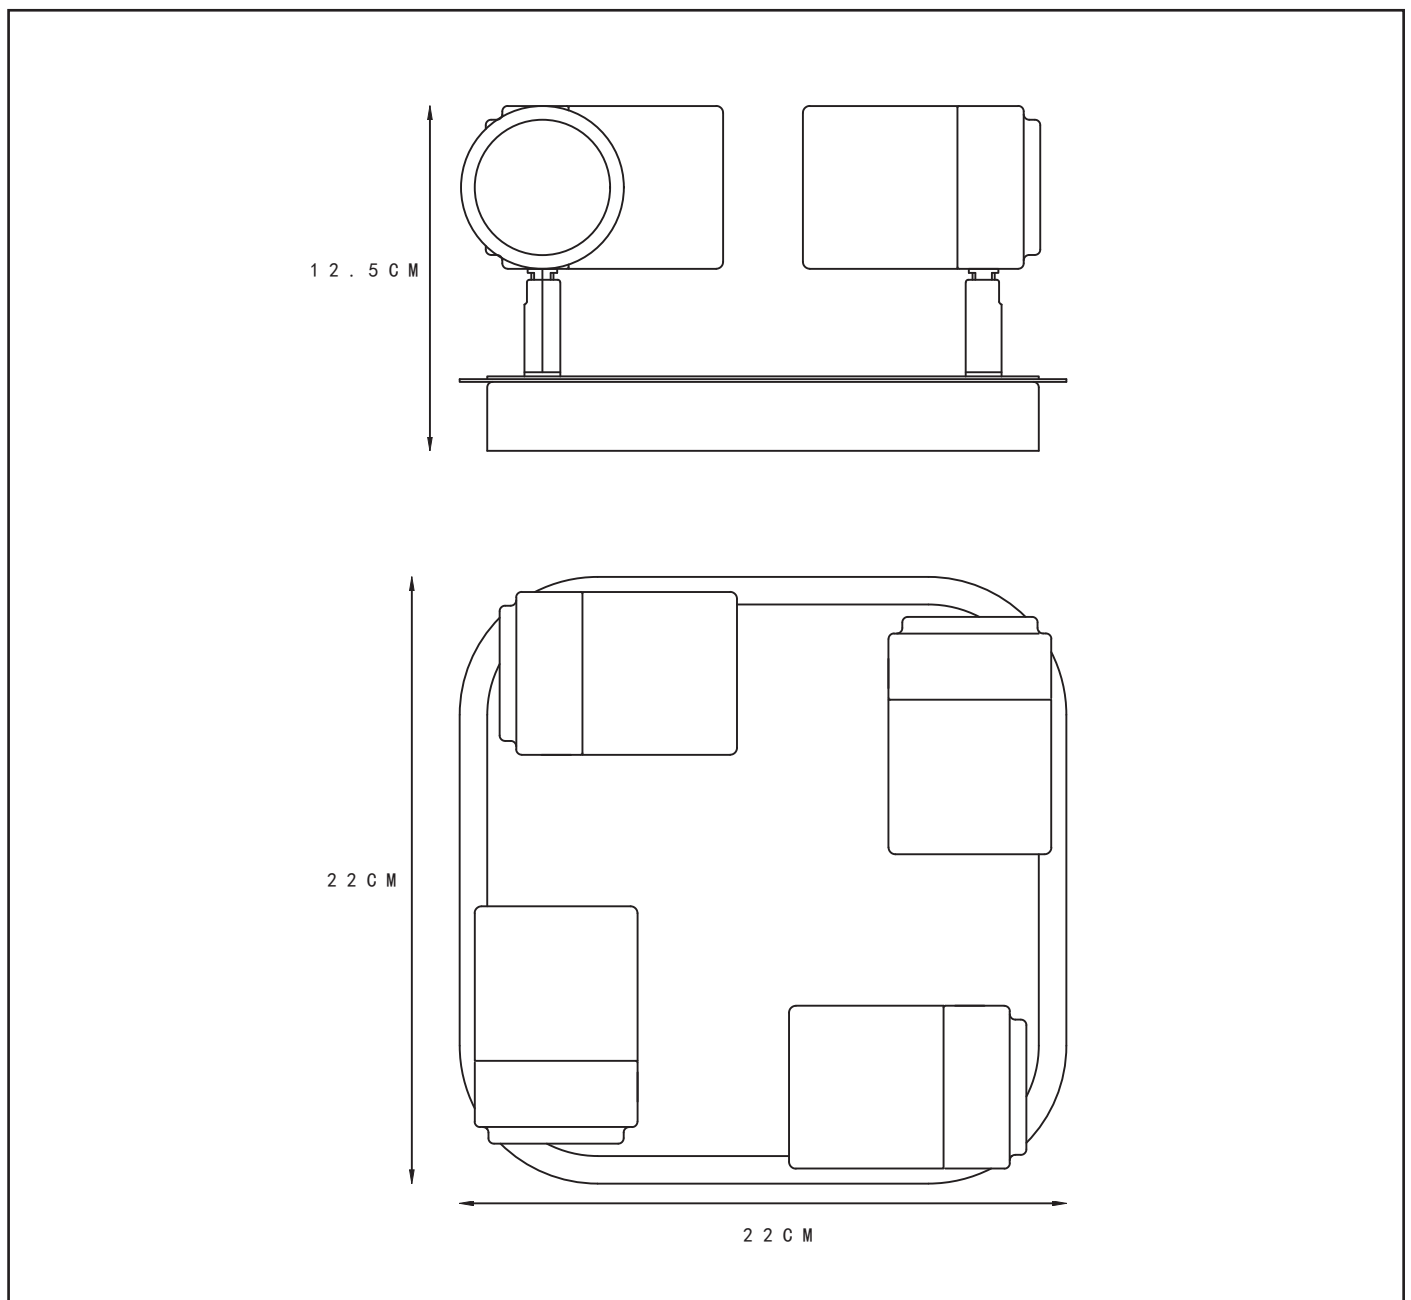

LENNERT

Item number : 26958/20/30

EAN code : 5411212262707