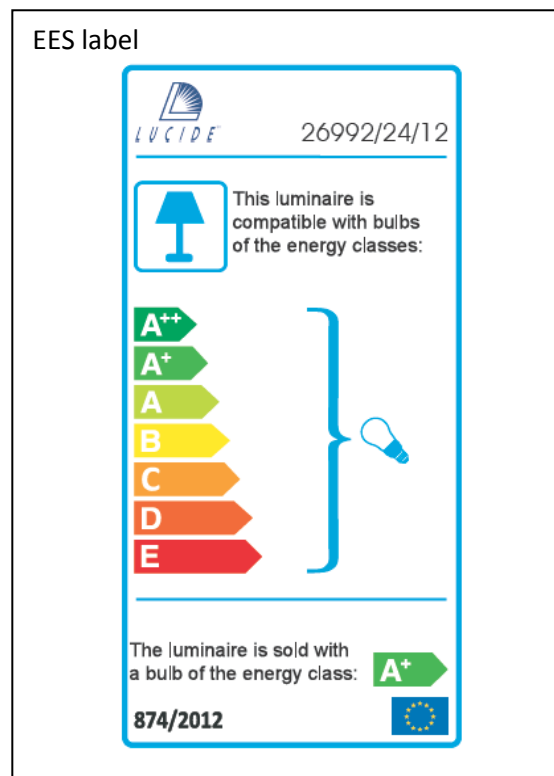

Garantiebestimmungen:

Lucide NV garantiert für einen Zeitraum von 2 Jahren ab Kaufdatum und Kauf durch den Endkunden, dass das gelieferte Produkt frei von Material- und Herstellungsfehlern ist, sofern das Produkt gemäß der Bedienungsanleitung installiert und gewartet wird.
Von der Garantie ausgenommen: 1. Gebrochene Glasteile der Fassung werden nur innerhalb von 14 Tagen ab Kauf durch den Endkunden ersetzt. 2. Normaler Verschleiß, Verfärbungen aufgrund des normalen Gebrauchs. 3. Beschädigungen aufgrund externer Ursachen wie Feuer, Wasser, unsachgemäße Nutzung/ Installation oder Wartung des Produkts.
Kunden müssen das defekte Produkt/Teil und den Originalkaufbeleg einsenden, um Garantieansprüche geltend zu machen.

Other languages of the manual and further explanations can be found on our website.