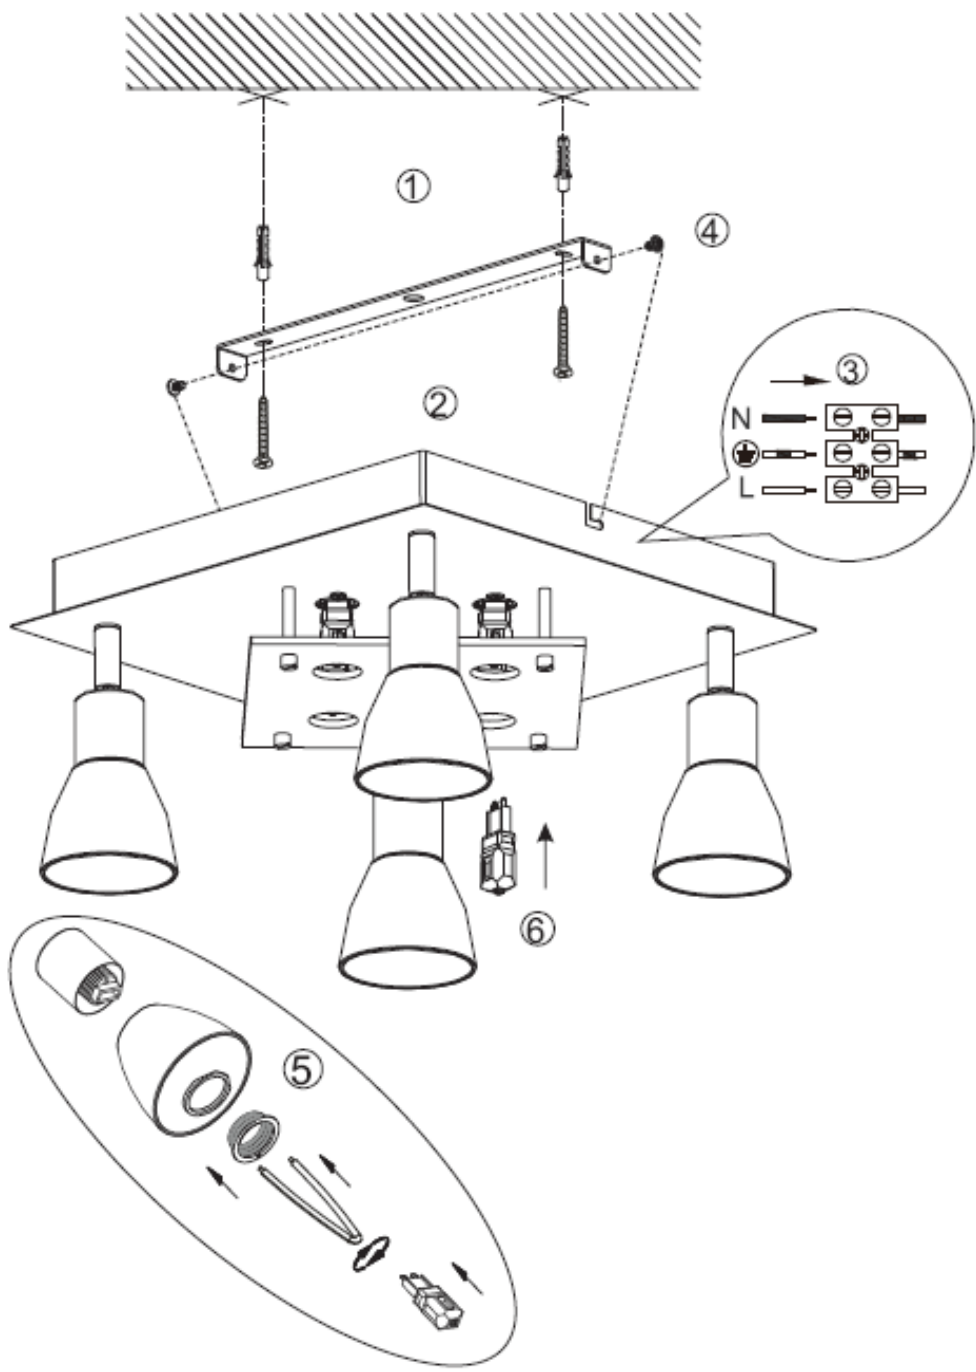

Item number: 26992/24/12

Technical details

Materials used:	metal
Color:	Satin Nickel
Dimmable and how is fixture dimmable	NO
Size:	Height: 16.8cm
	Length: 29cm
	Width: 29cm
	Net weight: 1.5kg
Power requirements:	220-240V~50Hz
Bulb type and maximum wattage:	G9 LED Max.2.5W
Number of bulbs:	8XG9
IP degree:	IP20