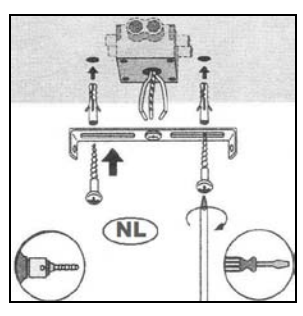

Item number: 26992/24/12

Technical details

Materials used:	metal
Color:	Satin Nickel
Dimmable and how is fixture dimmable	NO
Size:	Height: 16.8cm
	Length: 29cm
	Width: 29cm
	Net weight: 1.5kg
Power requirements:	220-240V~50Hz
Bulb type and maximum wattage:	G9 LED Max.2.5W
Number of bulbs:	8XG9
IP degree:	IP20