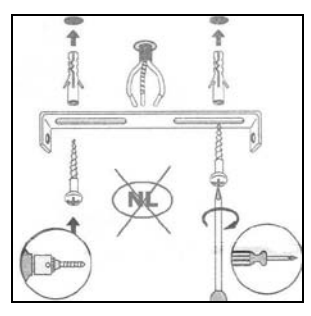

Item number: 26992/24/12

Technical details

Materials used:	metal
Color:	Satin Nickel
Dimmable and how is fixture dimmable	NO
Size:	Height: 16.8cm
	Length: 29cm
	Width: 29cm
	Net weight: 1.5kg
Power requirements:	220-240V~50Hz
Bulb type and maximum wattage:	G9 LED Max.2.5W
Number of bulbs:	8XG9
IP degree:	IP20