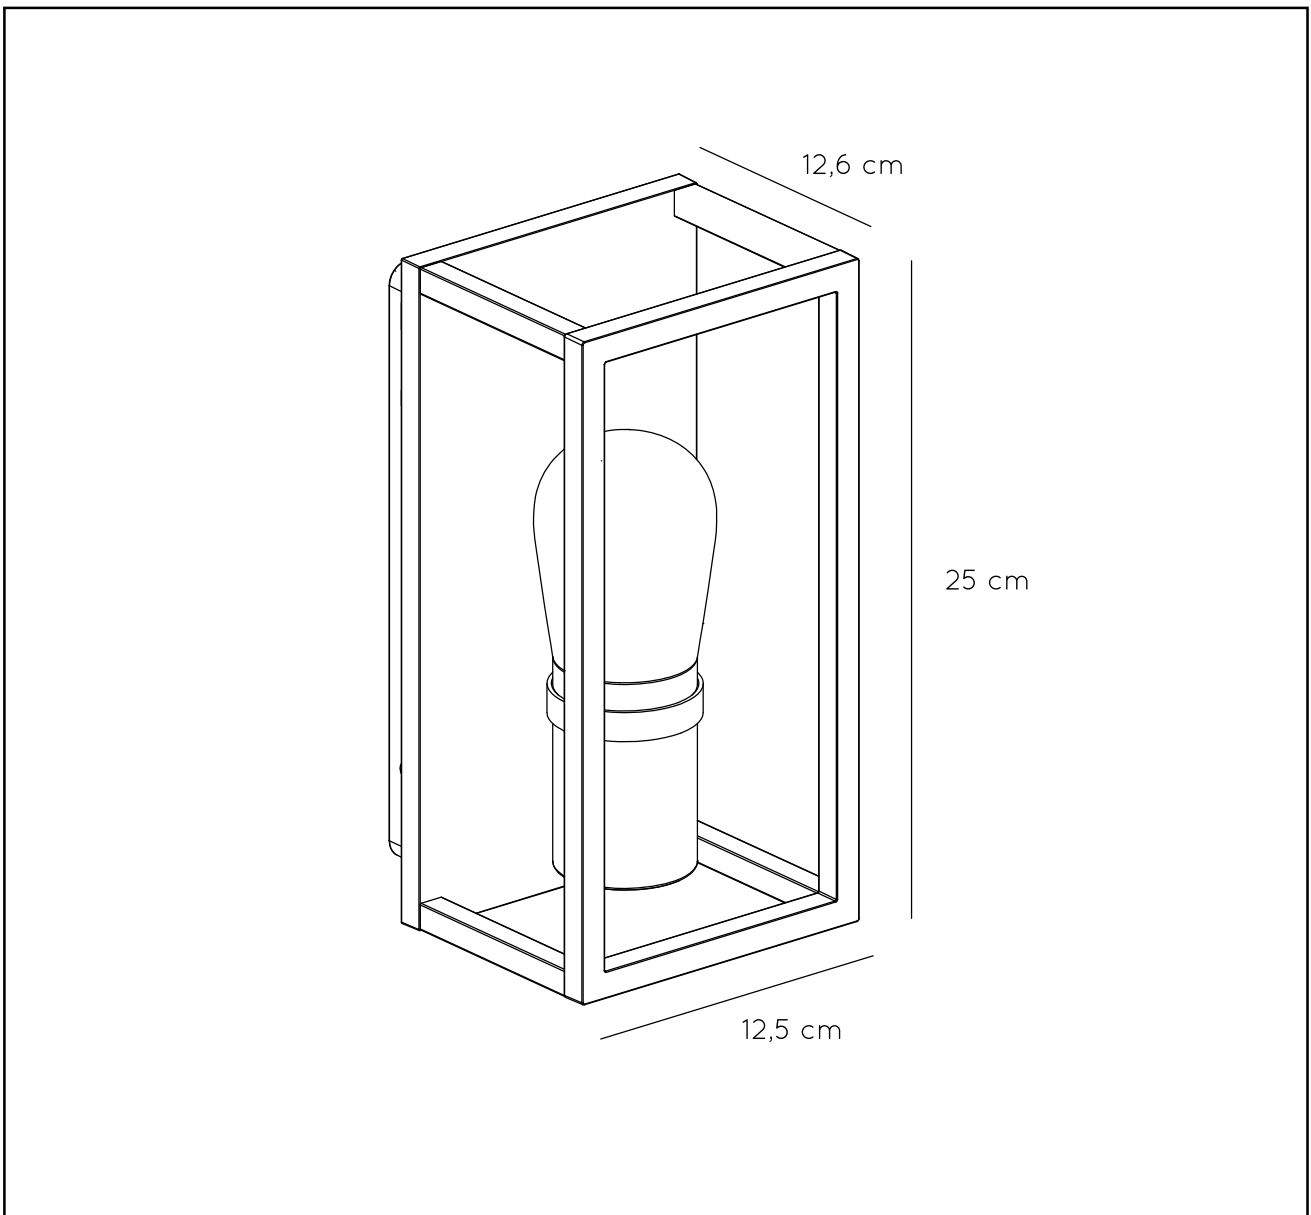

General

Dimensions LxWxH : 12,5 cm x 12,6 cm x 25 cm
 Heigth minimum : 25 cm
 Heigth maximum : 25 cm
 Dimensions shade LxWxH : -
 Main material : Aluminum
 Ceiling rose material : -
 Color : Black/White
 Style : Modern
 Shape : Square
 Weight : 1,35 kg
 Warranty : 2 years

Installation of items in bathroom:

Product specifications

Dimmable : No
 Light direction : -
 Adjustable in heigth : No
 Directional : Not Directional
 Cable : No
 Cable length : - cm
 Sensor : Without Sensor
 Control : Light Switch Control
 IP-Class : 54
 Electric class : 1
 Light source including ? : No
 Lamp socket : E14
 Light source number : 1
 Power requirements : 220-240V~50Hz
 Bulb type & maximum wattage : LED Max.6W

For more specifications, dimensions please visit
www.lucide.com

INSTALLATION DRAWING SPECIFICATIONS