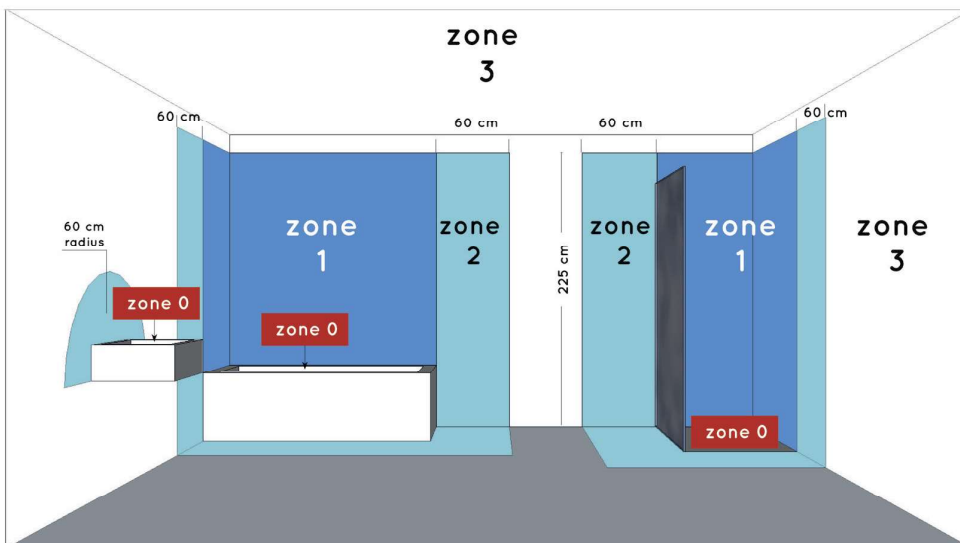

General

Dimensions LxWxH : 12,5 cm x 12,6 cm x 25 cm
 Heigth minimum : 25 cm
 Heigth maximum : 25 cm
 Dimensions shade LxWxH : -
 Main material : Aluminum
 Ceiling rose material : -
 Color : Black/White
 Style : Modern
 Shape : Square
 Weight : 1,35 kg
 Warranty : 2 years

Installation of items in bathroom:

Product specifications

Dimmable : No
 Light direction : -
 Adjustable in heigth : No
 Directional : Not Directional
 Cable : No
 Cable length : - cm
 Sensor : Without Sensor
 Control : Light Switch Control
 IP-Class : 54
 Electric class : 1
 Light source including ? : No
 Lamp socket : E14
 Light source number : 1
 Power requirements : 220-240V~50Hz
 Bulb type & maximum wattage : LED Max.6W