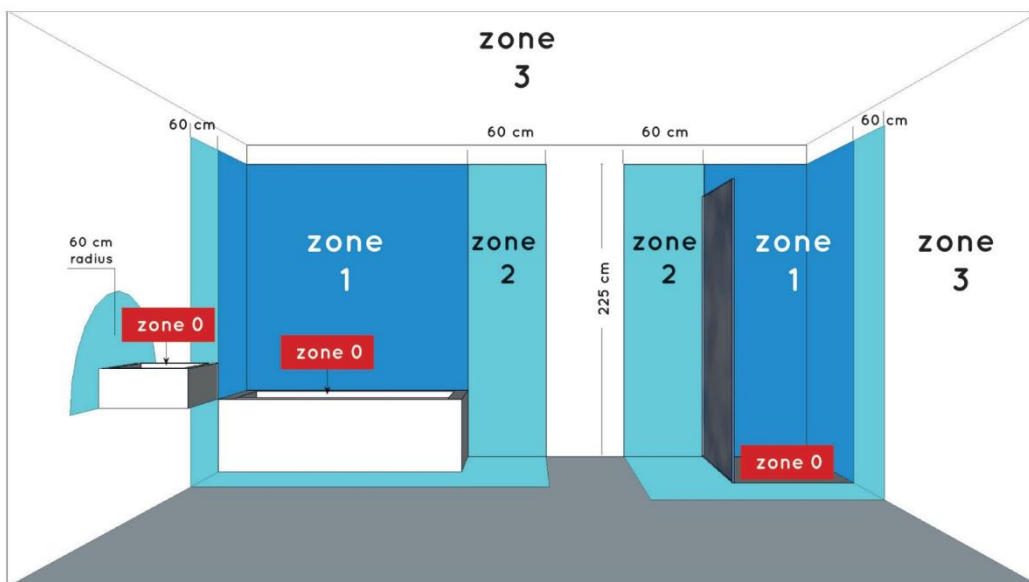

LUCIDE

item number : 27816/10/29
EAN code : 5411212271839

ROXANE

General

Dimensions LxWxH : 24 cm x 24 cm x 7.1 cm
Height minimum : 7.1 cm
Height maximum : 7.1 cm
Dimensions shade LxWxH :-
Main material : Aluminum
Ceiling rose material : -
Color : Dark Grey
Style : Modern
Shape : Square
Weight : 2.2 kg
Warranty : 3 years

Installation of items in bathroom:

Product specifications

Dimmable : No
Light direction : Downlight
Adjustable in height : No
Directional : Not Directional
Cable : No
Cable length : -
Sensor : Without Sensor
Control : Light Switch Control
IP-Class : 54
Electric class : 1
Light source including ? : Yes
Lamp socket : LED
Light source number : 100
Power requirements : 220-240V ~50Hz
Bulb type & maximum wattage : 10W SMD LED