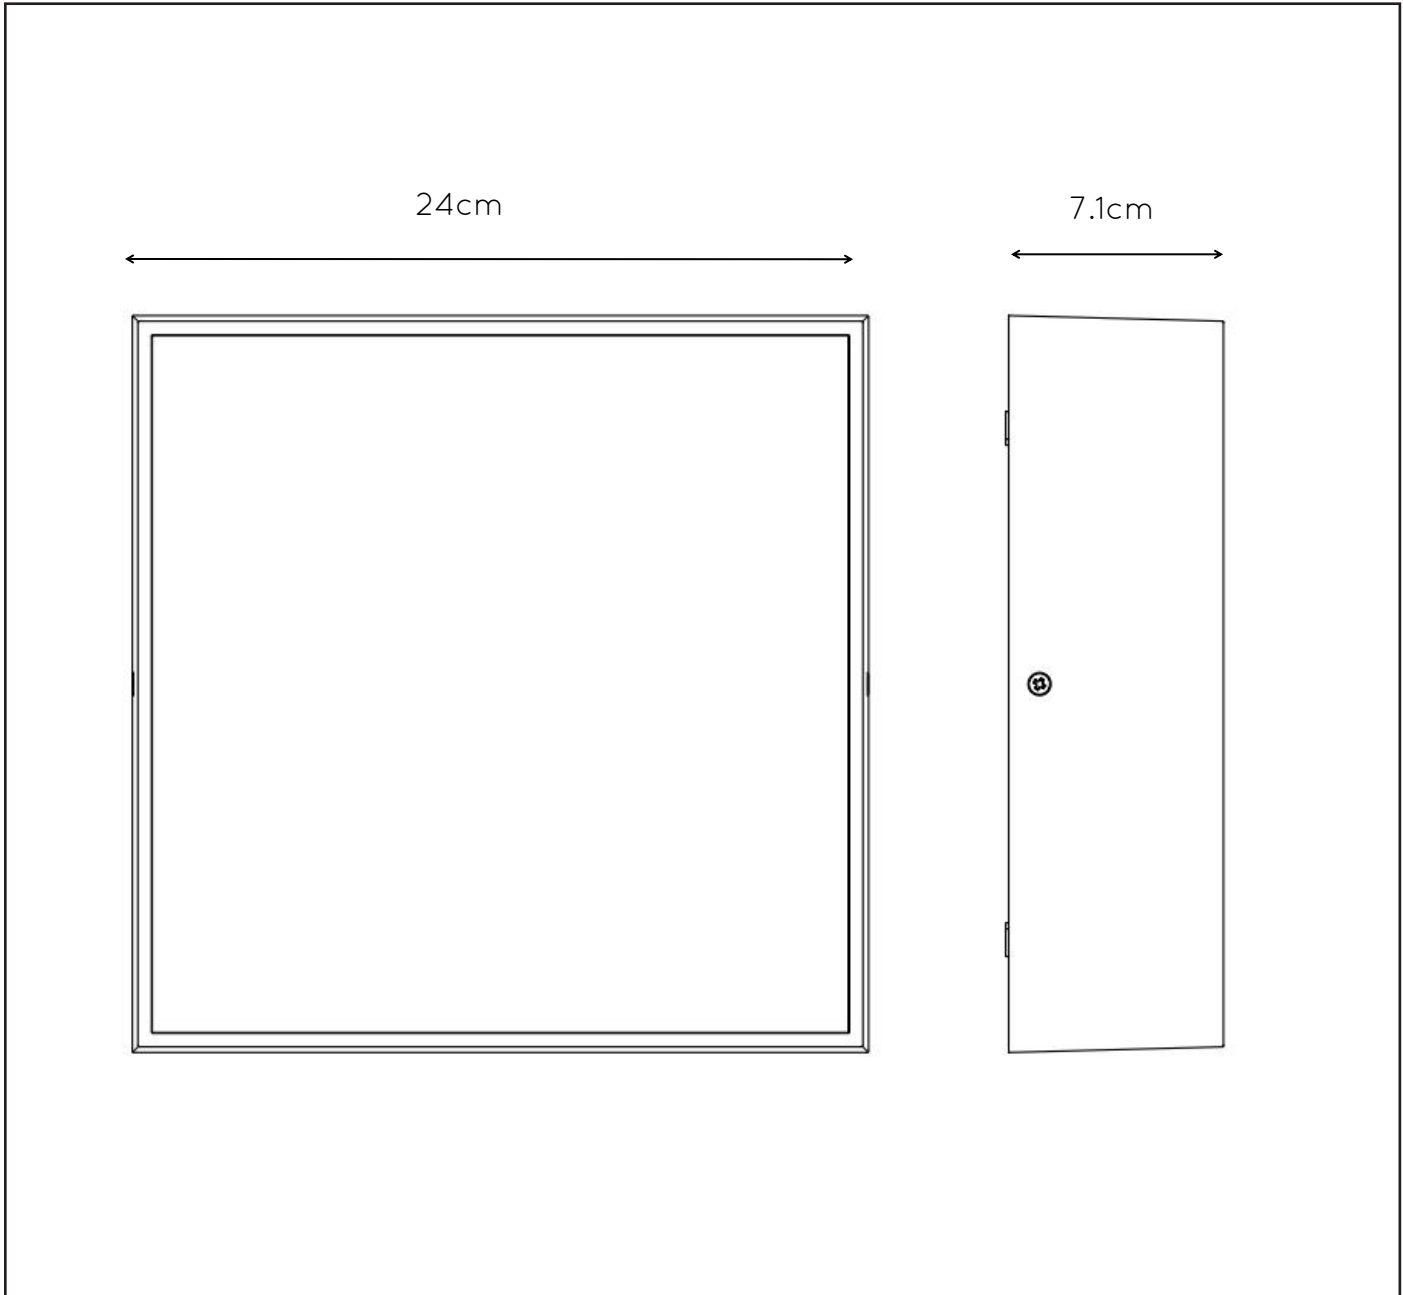

LUCIDE

item number : 27816/10/29
EAN code : 5411212271839

ROXANE

General

Dimensions LxWxH : 24 cm x 24 cm x 7.1 cm
Height minimum : 7.1 cm
Height maximum : 7.1 cm
Dimensions shade LxWxH :-
Main material : Aluminum
Ceiling rose material : -
Color : Dark Grey
Style : Modern
Shape : Square
Weight : 2.2 kg
Warranty : 3 years

Installation of items in bathroom:

Product specifications

Dimmable : No
Light direction : Downlight
Adjustable in height : No
Directional : Not Directional
Cable : No
Cable length : -
Sensor : Without Sensor
Control : Light Switch Control
IP-Class : 54
Electric class : 1
Light source including ? : Yes
Lamp socket : LED
Light source number : 100
Power requirements : 220-240V ~50Hz
Bulb type & maximum wattage : 10W SMD LED

For more specifications of
this product please visit
www.lucide.com

ROXANE

Item number : 27816/10/29
EAN code : 5411212271839

For more specifications, dimensions please visit
www.lucide.com

INSTALLATION DRAWING SPECIFICATIONS