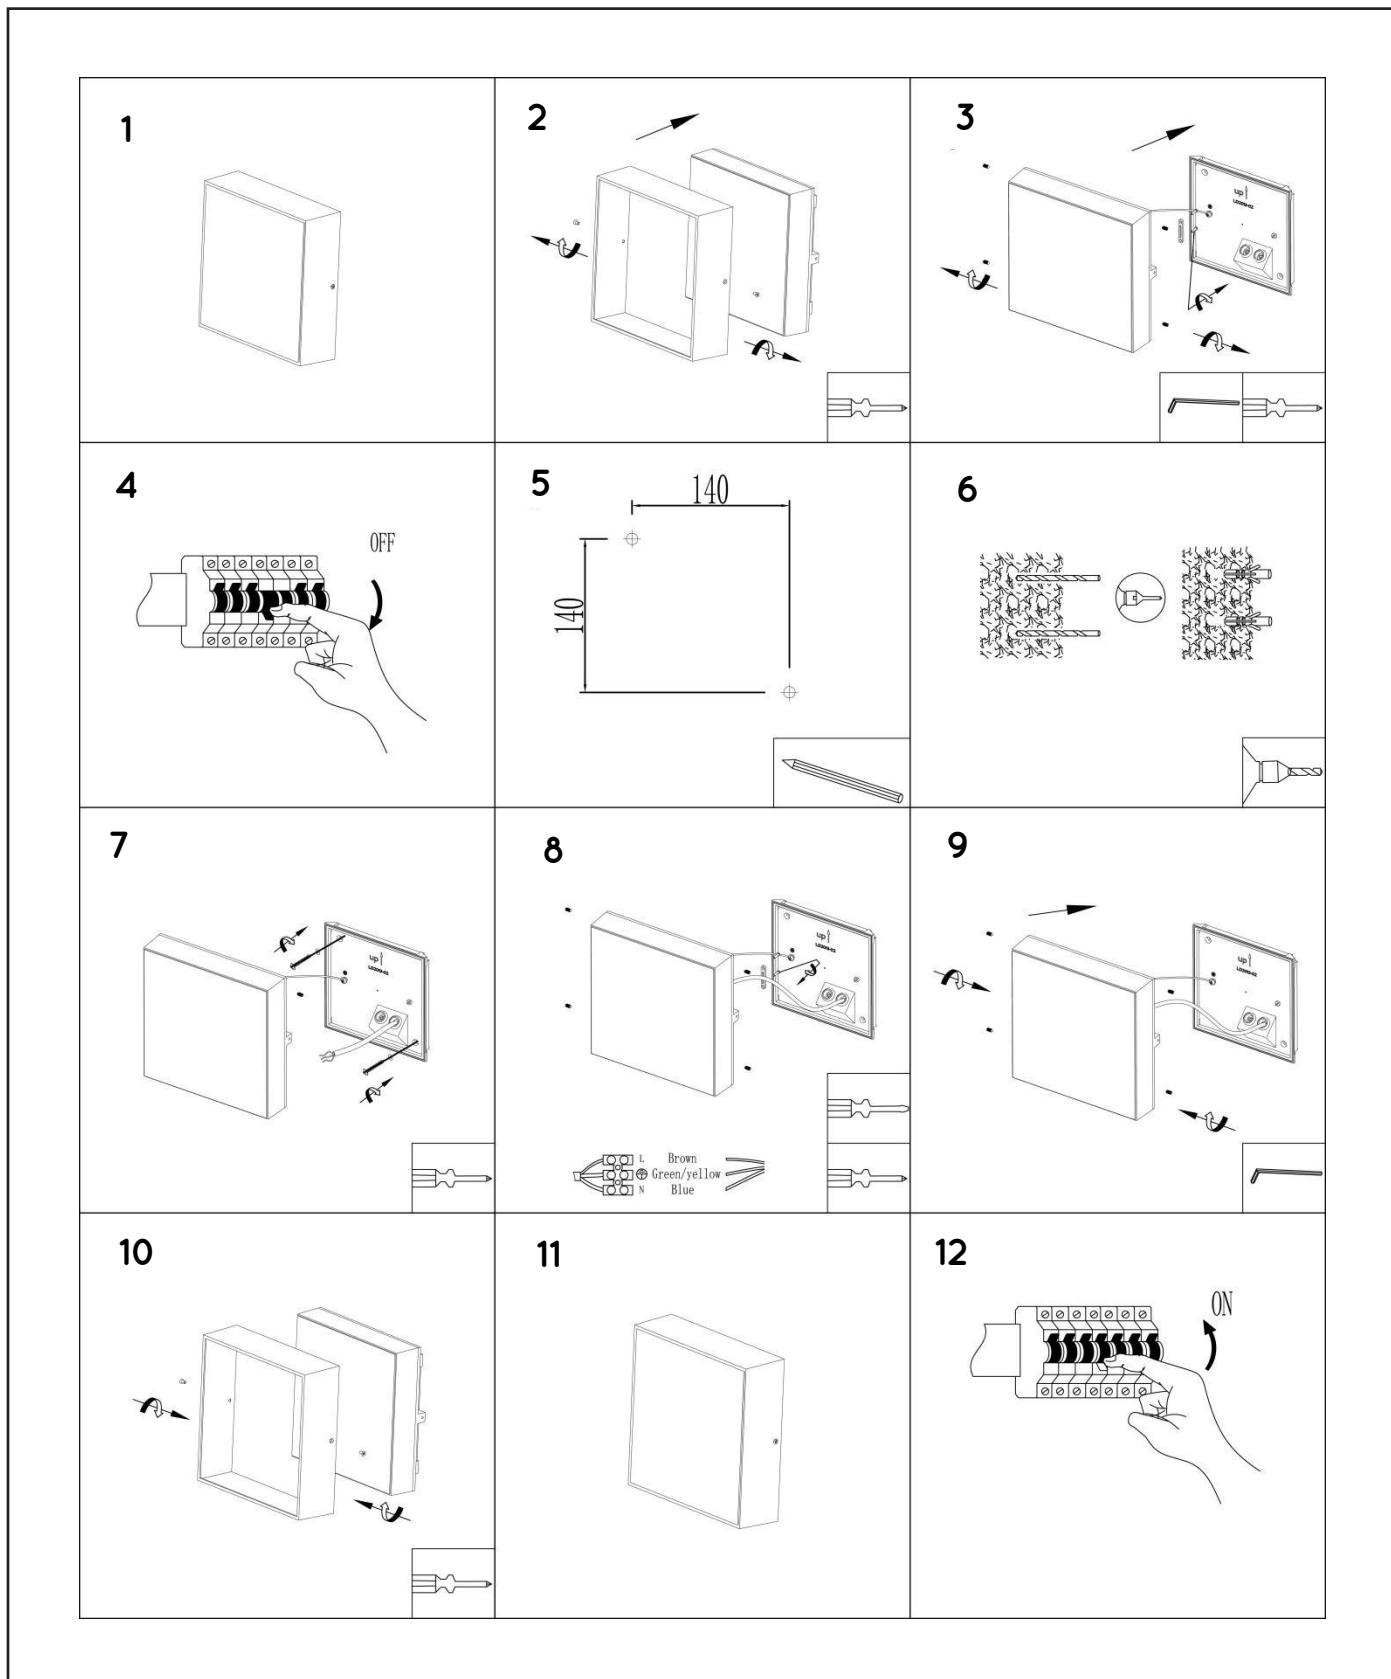

LUCIDE

item number : 27816/10/29
EAN code : 5411212271839

ROXANE

General

Dimensions LxWxH : 24 cm x 24 cm x 7.1 cm
Height minimum : 7.1 cm
Height maximum : 7.1 cm
Dimensions shade LxWxH :-
Main material : Aluminum
Ceiling rose material : -
Color : Dark Grey
Style : Modern
Shape : Square
Weight : 2.2 kg
Warranty : 3 years

Installation of items in bathroom:

Product specifications

Dimmable : No
Light direction : Downlight
Adjustable in height : No
Directional : Not Directional
Cable : No
Cable length : -
Sensor : Without Sensor
Control : Light Switch Control
IP-Class : 54
Electric class : 1
Light source including ? : Yes
Lamp socket : LED
Light source number : 100
Power requirements : 220-240V ~50Hz
Bulb type & maximum wattage : 10W SMD LED

For more specifications of
this product please visit
www.lucide.com

ROXANE

Item number : 27816/10/29
EAN code : 5411212271839

For more specifications, dimensions please visit
www.lucide.com

INSTALLATION DRAWING SPECIFICATIONS