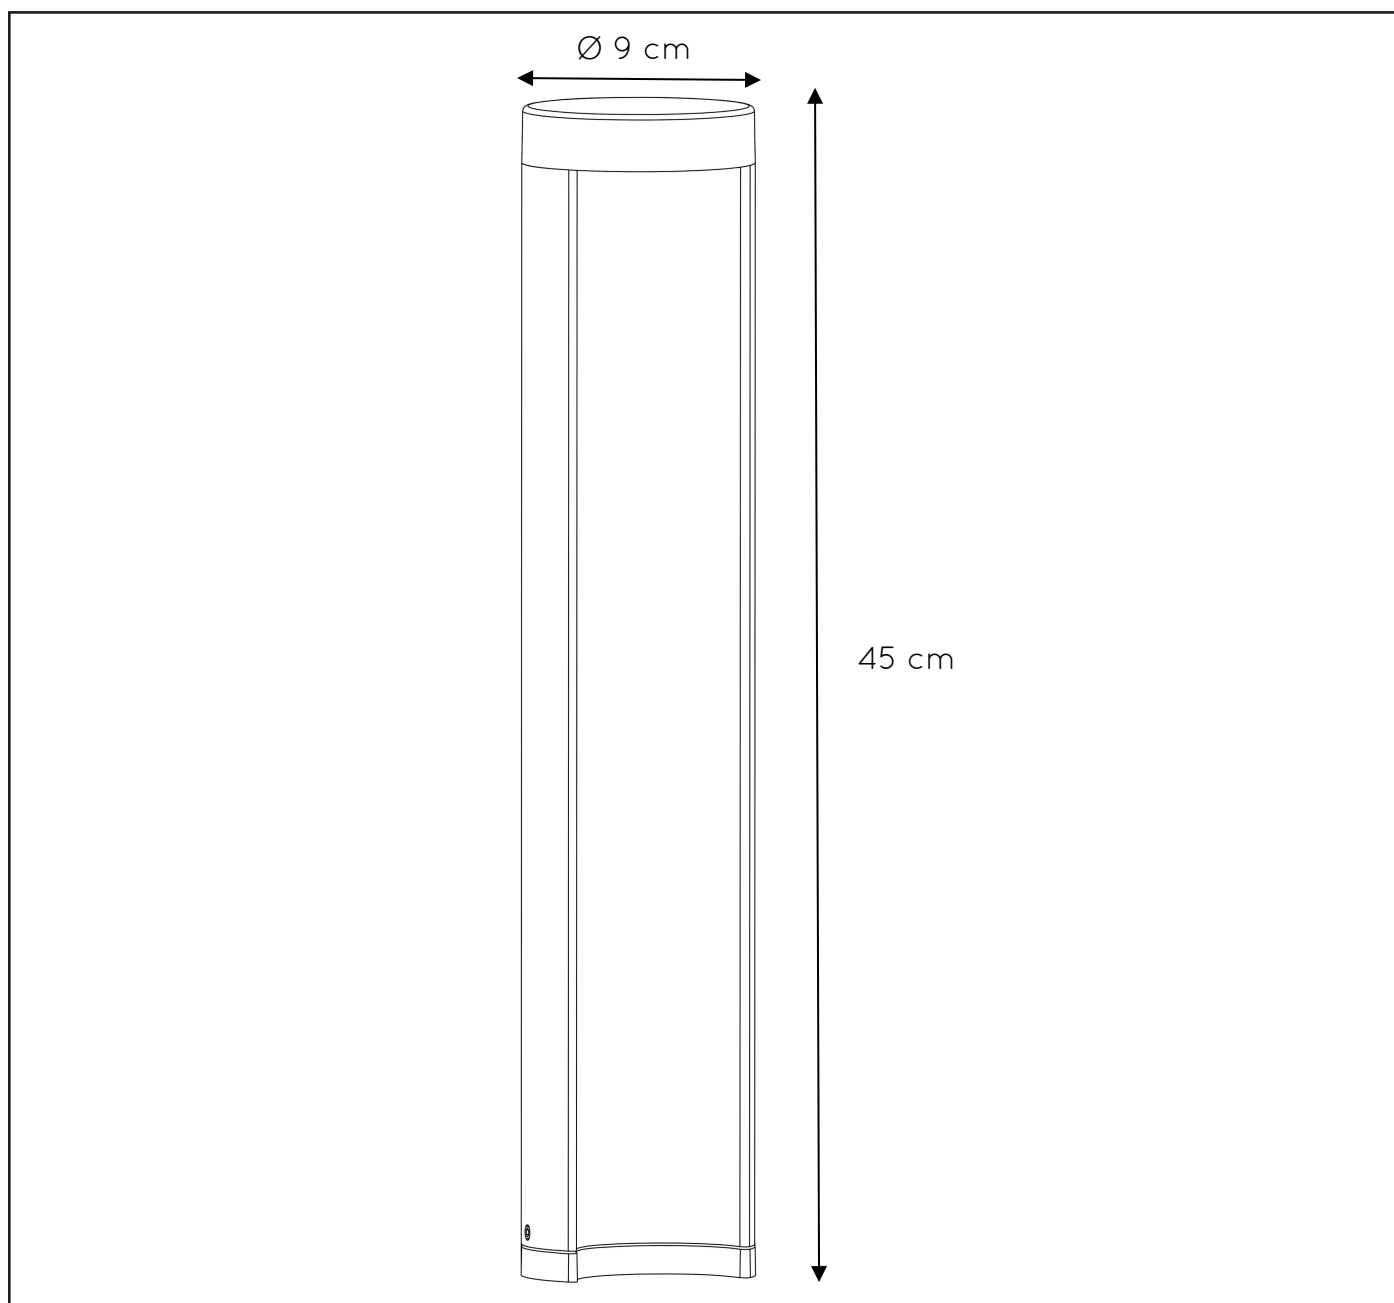

LUCIDE

TECHNICAL DRAWING & DIMENSIONS

COMBO-LED

Item number : 27874/45/30

EAN code : 5411212271297

For more specifications of this product please visit

www.lucide.com