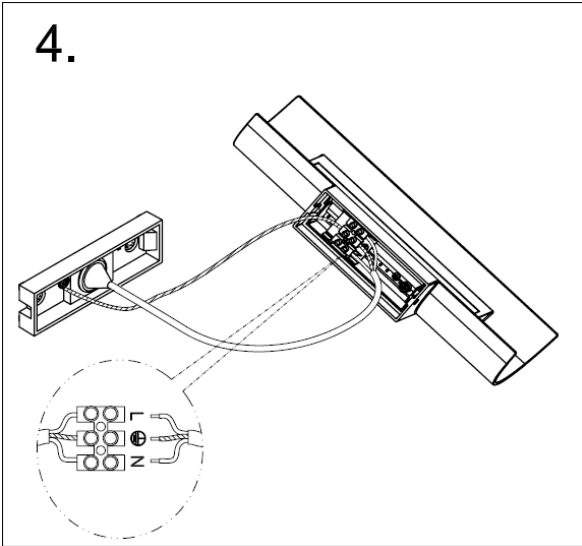

## Technical details

Materials used:	Die-cast Aluminium
Color:	Graphite, White
Dimmable and how is fixture dimmable	
Size:	Height: 4.3CM
	Length: 30CM
	Width: 19.5CM
	Net weight: 1.27KG
Power requirements:	220-240V~50Hz
Bulb type and maximum wattage:	LED Max.15W
Number of bulbs:	28x0.54W LED
IP degree:	IP54