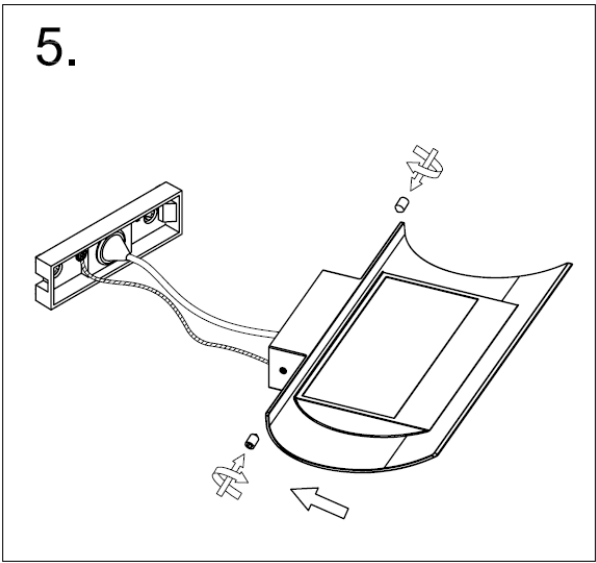

## Technical details

Materials used:	Die-cast Aluminium
Color:	Graphite, White
Dimmable and how is fixture dimmable	
Size:	Height: 4.3CM
	Length: 30CM
	Width: 19.5CM
	Net weight: 1.27KG
Power requirements:	220-240V~50Hz
Bulb type and maximum wattage:	LED Max.15W
Number of bulbs:	28x0.54W LED
IP degree:	IP54