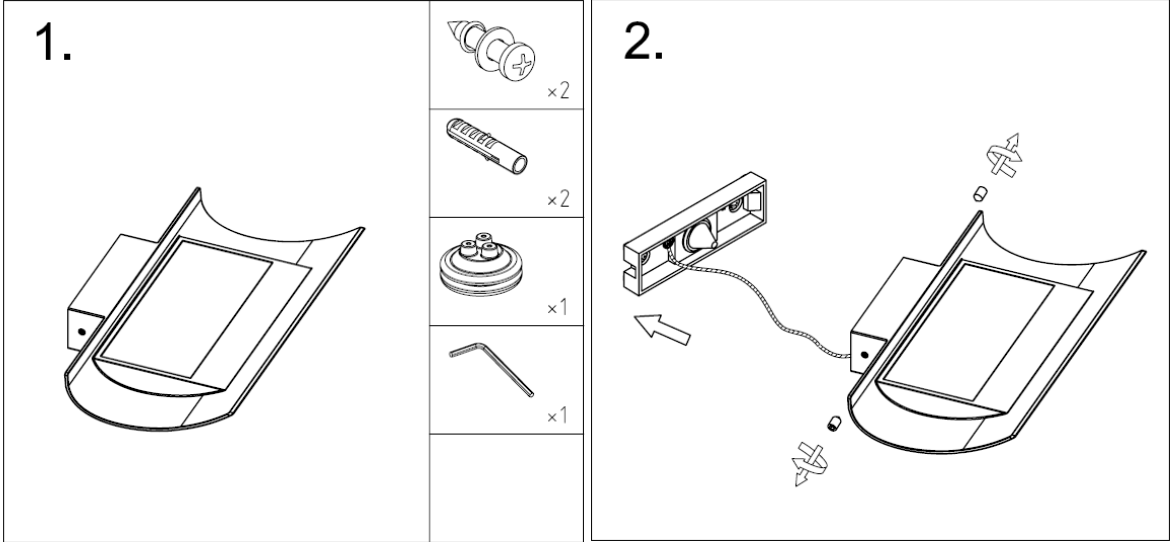

## Technical details

Materials used:	Die-cast Aluminium
Color:	Graphite, White
Dimmable and how is fixture dimmable	
Size:	Height: 4.3CM
	Length: 30CM
	Width: 19.5CM
	Net weight: 1.27KG
Power requirements:	220-240V~50Hz
Bulb type and maximum wattage:	LED Max.15W
Number of bulbs:	28x0.54W LED
IP degree:	IP54