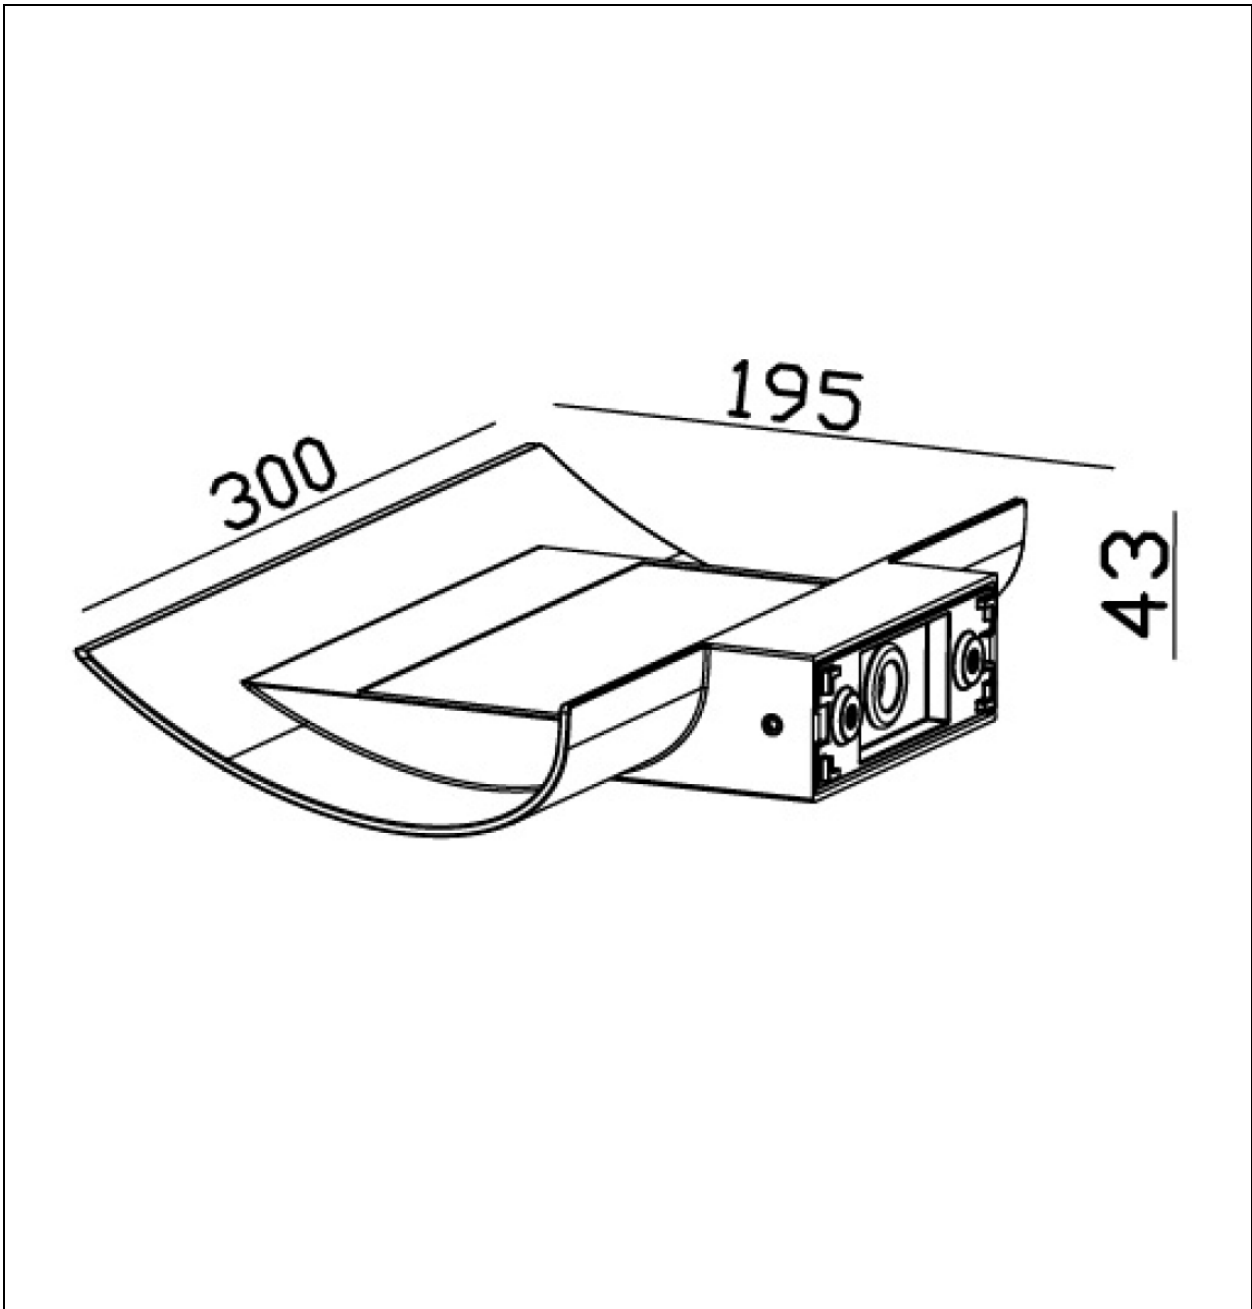

LUCIDE

Item number: 27884/15/30, 27884/15/31

Technical details

Materials used:	Die-cast Aluminium
Color:	Graphite, White
Dimmable and how is fixture dimmable	
Size:	Height: 4.3CM
	Length: 30CM
	Width: 19.5CM
	Net weight: 1.27KG
Power requirements:	220-240V~50Hz
Bulb type and maximum wattage:	LED Max.15W
Number of bulbs:	28x0.54W LED
IP degree:	IP54