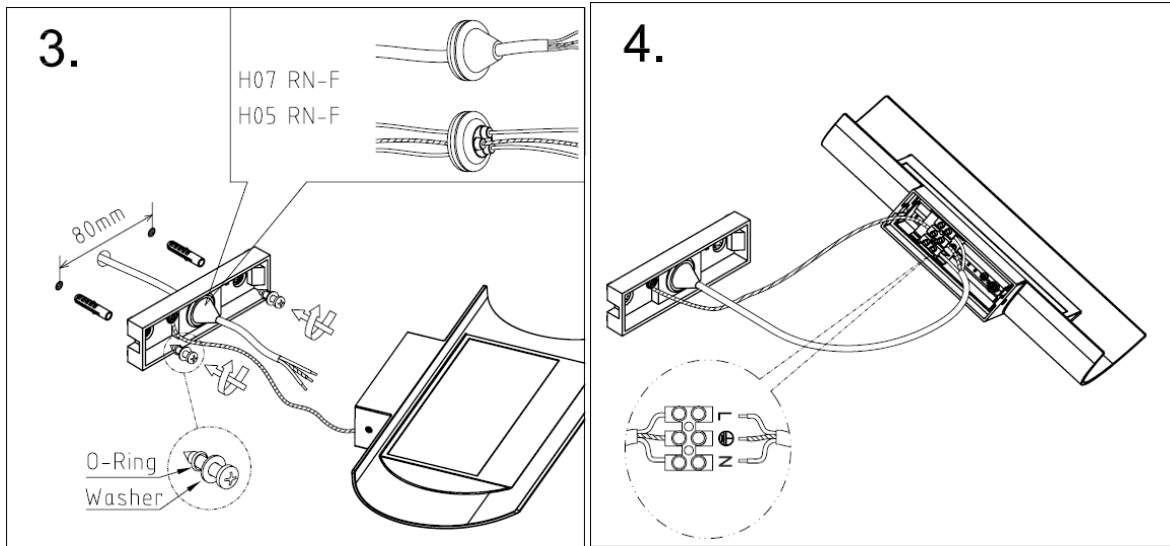

## Technical details

Materials used:	Die-cast Aluminium
Color:	Graphite, White
Dimmable and how is fixture dimmable	
Size:	Height: 4.3CM
	Length: 30CM
	Width: 19.5CM
	Net weight: 1.27KG
Power requirements:	220-240V~50Hz
Bulb type and maximum wattage:	LED Max.15W
Number of bulbs:	28x0.54W LED
IP degree:	IP54