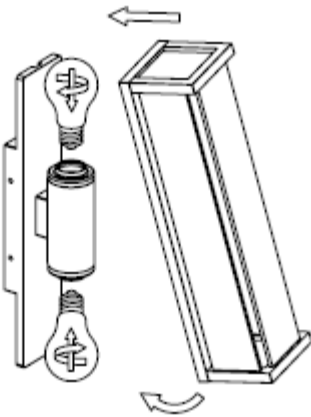

1.

2.

3.

H07 RN-F
H05 RN-F

4.

5.

6.