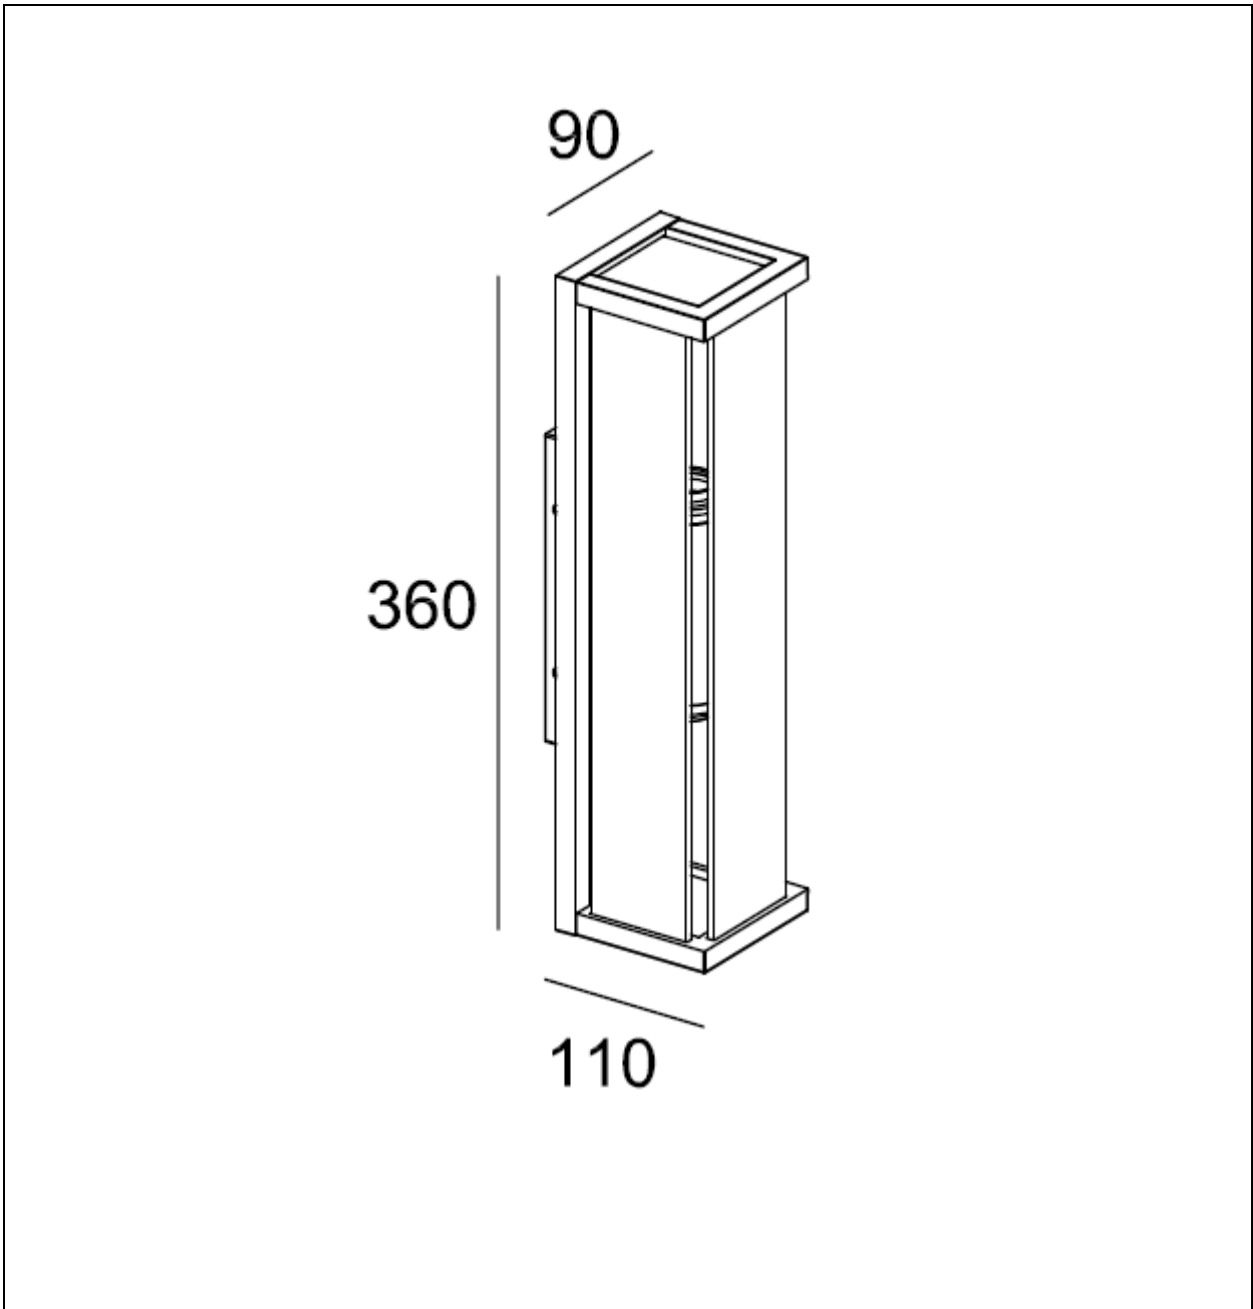

LUCIDE

Item number: 27885/02/30

Technical details

Materials used:	Die-cast Aluminium
Color:	Graphite
Dimmable and how is fixture dimmable	
Size:	Height: 36CM
	Length: 9CM
	Width: 11CM
	Net weight: 1.6KG
Power requirements:	220-240V~50Hz
Bulb type and maximum wattage:	E27 LED Max.15W
Number of bulbs:	2xE27
IP degree:	IP54