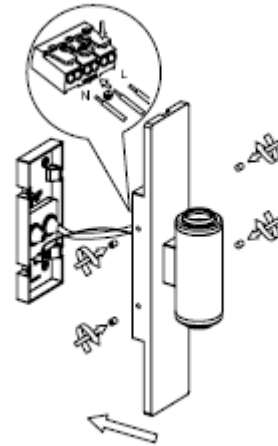

1.

2.

3.

H07 RN-F
H05 RN-F

4.

5.

6.