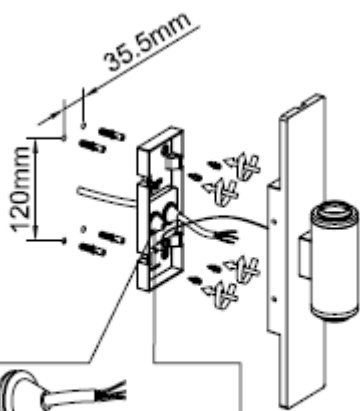

3.

H07 RN-F
H05 RN-F

4.