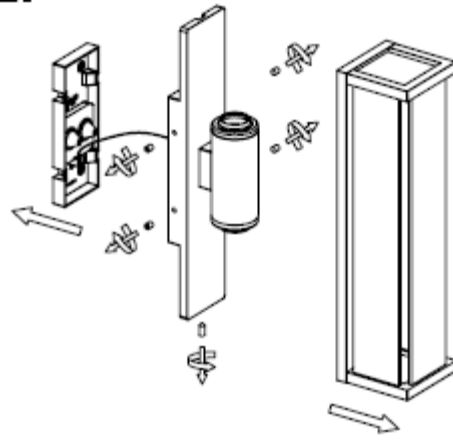

1.

2.

3.

H07 RN-F
H05 RN-F

4.

5.

6.