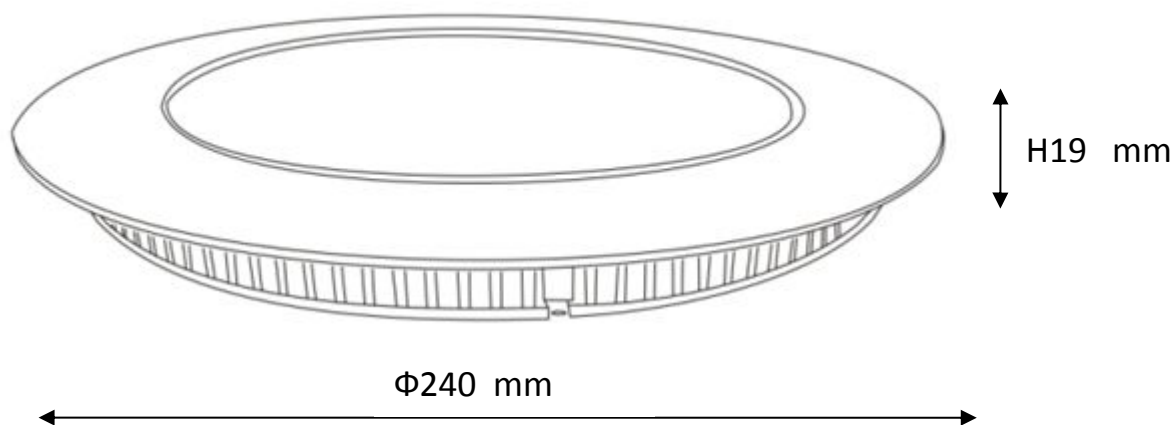

Line drawing of the item

Item number: 28906/24/31

Installation drawing

Technical details

materials used:	Die-casting Aluminum
color:	Matt white
dimmable and how is the fixture dimmable:	Triac dimmable
size:	19mm
Height:	
Length:	
Width:	Φ240mm
Net Weight:	0.7kg
power requirements:	220-240V~50/60 Hz
bulb type and Wattage Range:	SMD3528 15W
number of bulbs:	144pcs
IP degree:	IP40