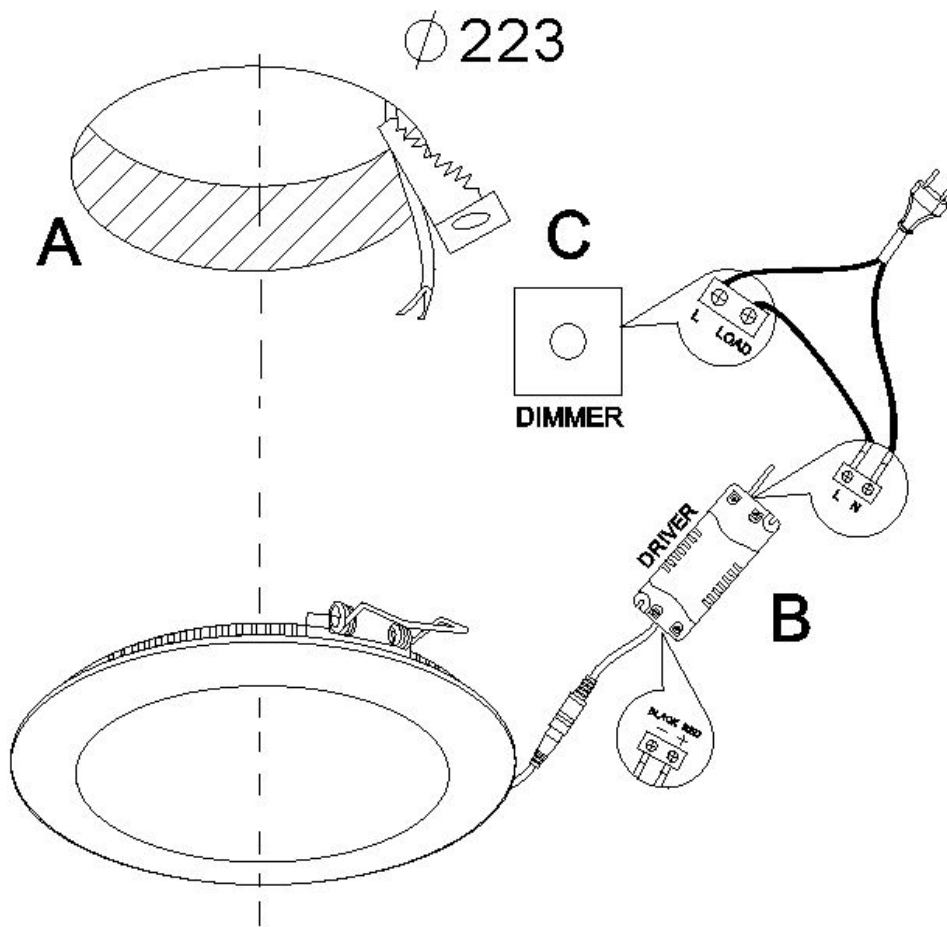

Line drawing of the item

Item number: 28906/24/31

Installation drawing

Technical details

materials used:	Die-casting Aluminum
color:	Matt white
dimmable and how is the fixture dimmable:	Triac dimmable
size:	19mm
Height:	
Length:	
Width:	Φ240mm
Net Weight:	0.7kg
power requirements:	220-240V~50/60 Hz
bulb type and Wattage Range:	SMD3528 15W
number of bulbs:	144pcs
IP degree:	IP40