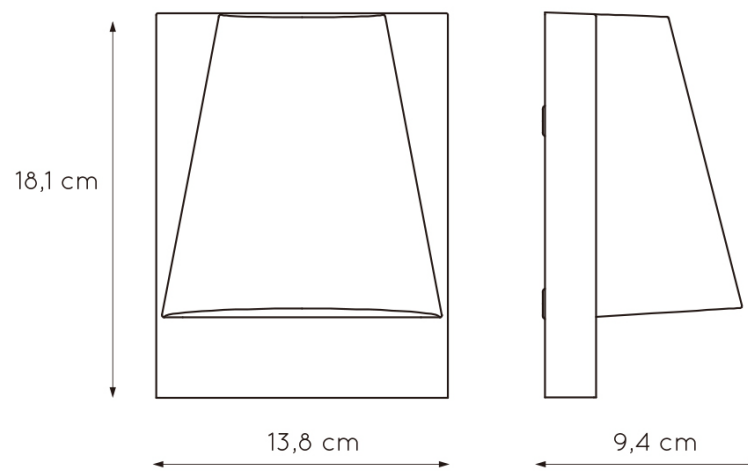

LUCIDE

GENERAL SPECIFICATIONS

**RECOMMENDED
LUCIDE LIGHT
SOURCE**

49006/05/30

Light source dimmable : Yes
Light source incl. : No

General

Dimensions LxWxH : 13,8cm x 9.4cm x 18.1cm

Height minimum : 18.1 cm

Height maximum : 18.1cm

Dimensions

shadeLxWxH:13.8cm x
9.4cm x14.2cm

Main material : Aluminium

Ceiling rose material
:Aluminium

Color : Anthracite

Style : Modern

Shape : Round

LIAM

Item number : 29898/01/29

EAN code : 5411212290434

For more specifications, dimensions please visit

www.lucide.com

LUCIDE

INSTALLATION DRAWING SPECIFICATIONS