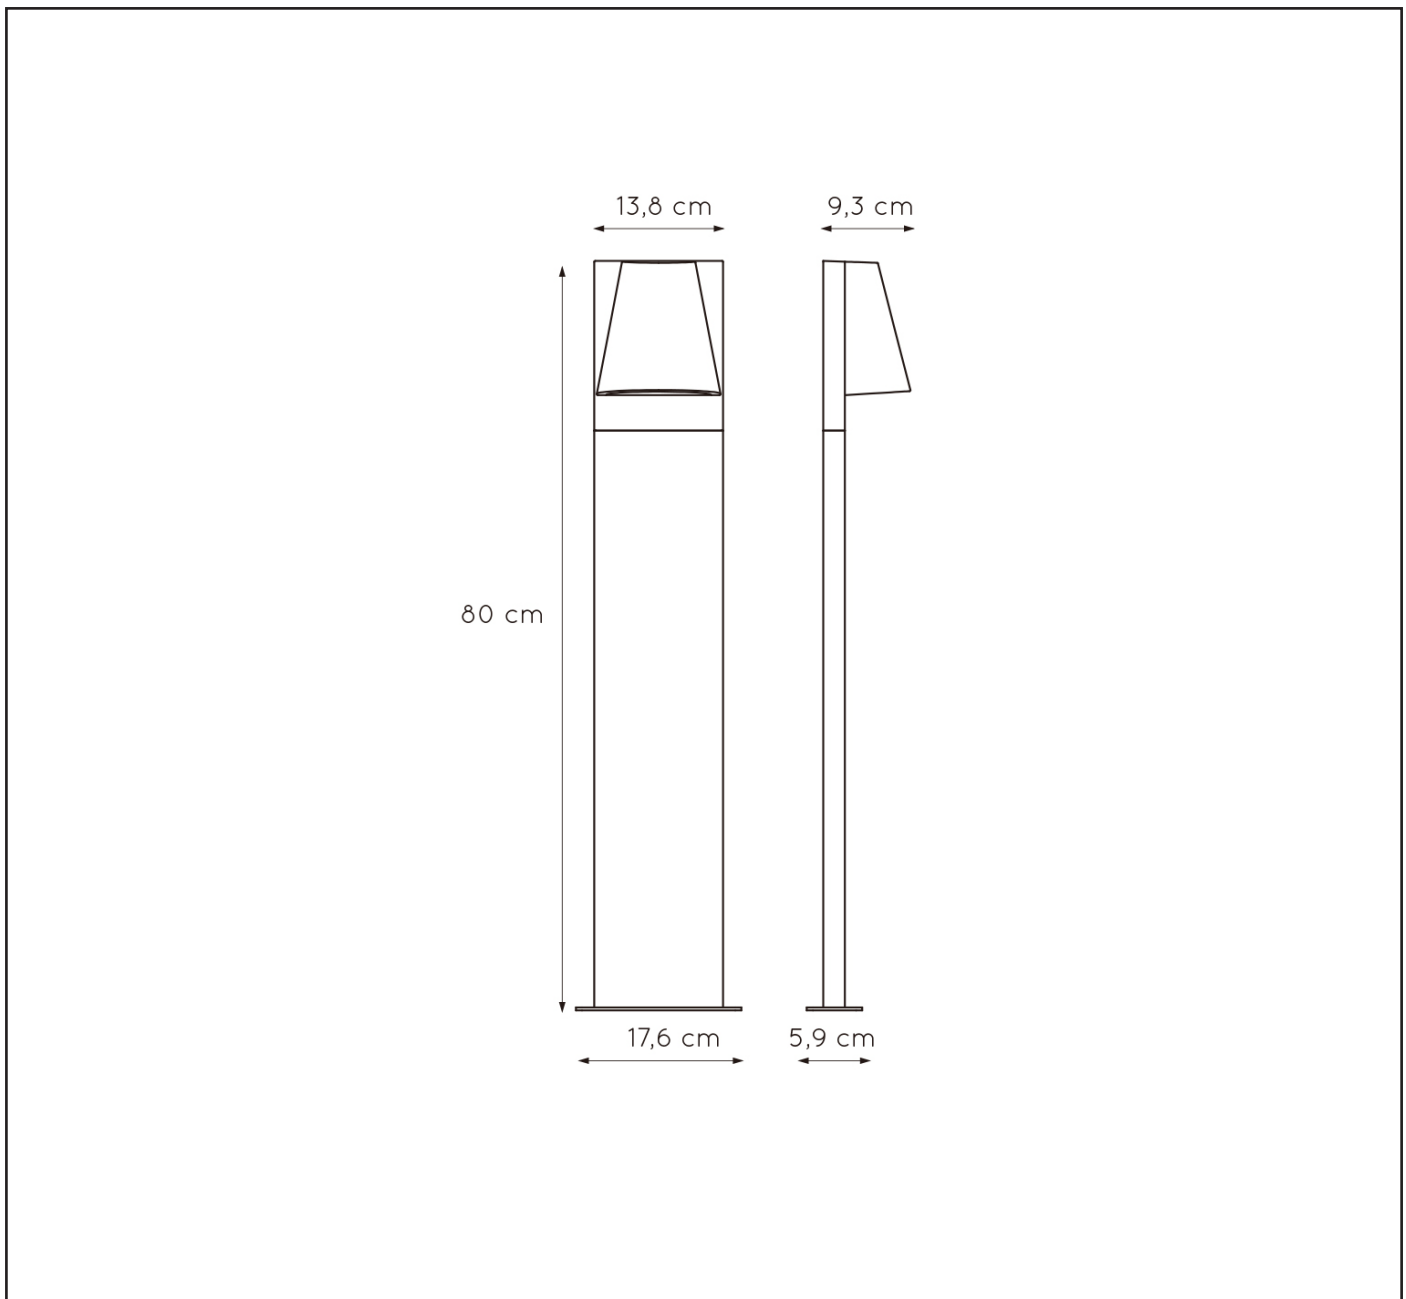

LUCIDE

GENERAL SPECIFICATIONS

RECOMMENDED LUCIDE LIGHT SOURCE

49006/05/30

Light source dimmable : Yes
Light source incl. : No

General

Dimensions LxWxH : 13,8cm x 9.4cm x 80cm

Height minimum : 80cm

Height maximum : 80cm

Dimensions

shadeLxWxH:13.8cm x
9.4cm x14.2cm

Main material : Aluminium

Ceiling rose material
:Aluminium

Color : Anthracite

Style : Modern

Shape : Round

Weight : 1.10kg

Warranty : 2 years

Product specifications

Dimmable : No

Light direction : Downlight

Adjustable in height : No

Directional : Not Directional

Cable : No

LIAM

Item number : 29898/80/29

EAN code : 5411212290441

For more specifications, dimensions please visit

www.lucide.com

LUCIDE

INSTALLATION DRAWING SPECIFICATIONS