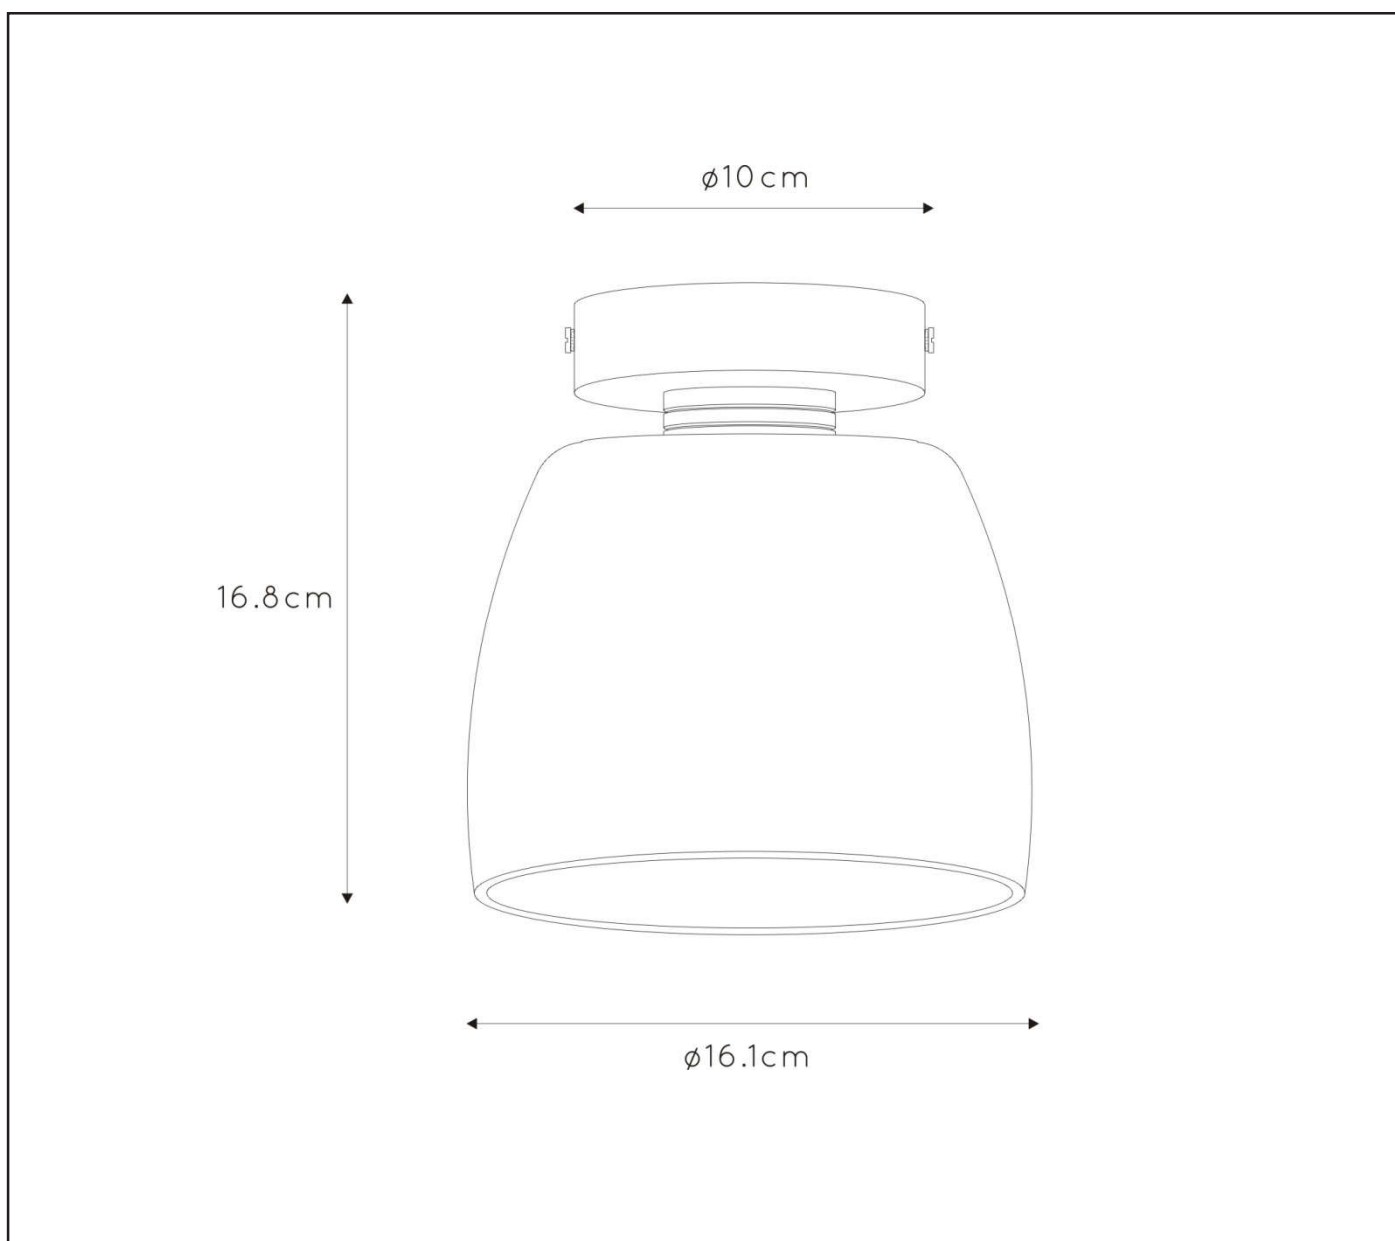

General

Dimensions LxWxH : Ø16.1cm x 16.8cm
 Height minimum : cm
 Height maximum : 16.8 cm
 Dimensions shade LxWxH : Ø16.1cm x 16.8cm
 Main material : Aluminium+glass
 Ceiling rose material : Aluminium
 Color : Santin brass+smoked glass
 Sandy black+smoked glass
 Style : Modern
 Shape: As shown
 Weight : 0,8 kg
 Warranty : 2 years

Installation of items in bathroom:

Product specifications

Dimmable : No
 Light direction : Down
 Adjustable in height : Not adjustable In
 Height (Before Installation)
 Directional : Not Directional
 Cable : No, Cable on product
 Cable length : - cm
 Sensor : Without Sensor
 Control : Light Switch Control
 IP-Class : 44
 Electric class : 1
 Light source including ? : No
 Lamp socket : G9
 Light source number : 1
 Power requirements : 220-240V~50Hz
 Bulb type & maximum wattage : G9 max 33W

IP classifications	zone 0	zone 1 minimum	zone 2 minimum	zone 3 minimum

For more specifications
 of this product please
 visit www.lucide.com

LUCIDE

TECHNICAL DRAWING & DIMENSIONS

TYLER

Item number :30164/01/02

EAN code: 5411212302618

Item number :30164/01/30

EAN code: 5411212302625

For more specifications, dimensions please visit
www.lucide.com

LUCIDE

INSTALLATION DRAWING SPECIFICATIONS