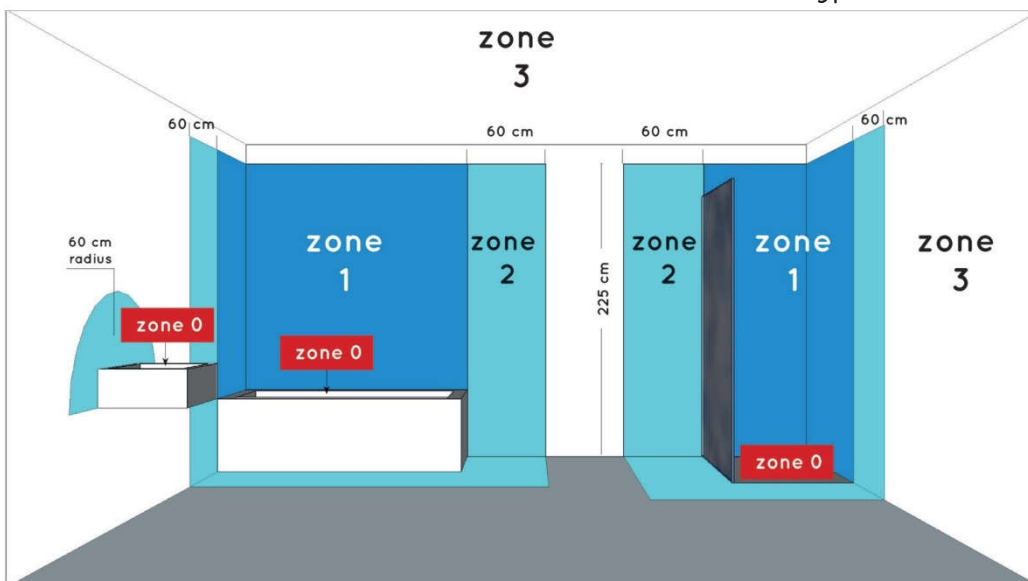

General

Dimensions LxWxH : Ø16.1cm x 16.8cm
 Height minimum : cm
 Height maximum : 16.8 cm
 Dimensions shade LxWxH : Ø16.1cm x 16.8cm
 Main material : Aluminium+glass
 Ceiling rose material : Aluminium
 Color : Santin brass+smoked glass
 Sandy black+smoked glass
 Style : Modern
 Shape: As shown
 Weight : 0,8 kg
 Warranty : 2 years

Installation of items in bathroom:

Product specifications

Dimmable : No
 Light direction : Down
 Adjustable in height : Not adjustable In
 Height (Before Installation)
 Directional : Not Directional
 Cable : No, Cable on product
 Cable length : - cm
 Sensor : Without Sensor
 Control : Light Switch Control
 IP-Class : 44
 Electric class : 1
 Light source including ? : No
 Lamp socket : G9
 Light source number : 1
 Power requirements : 220-240V~50Hz
 Bulb type & maximum wattage : G9 max 33W