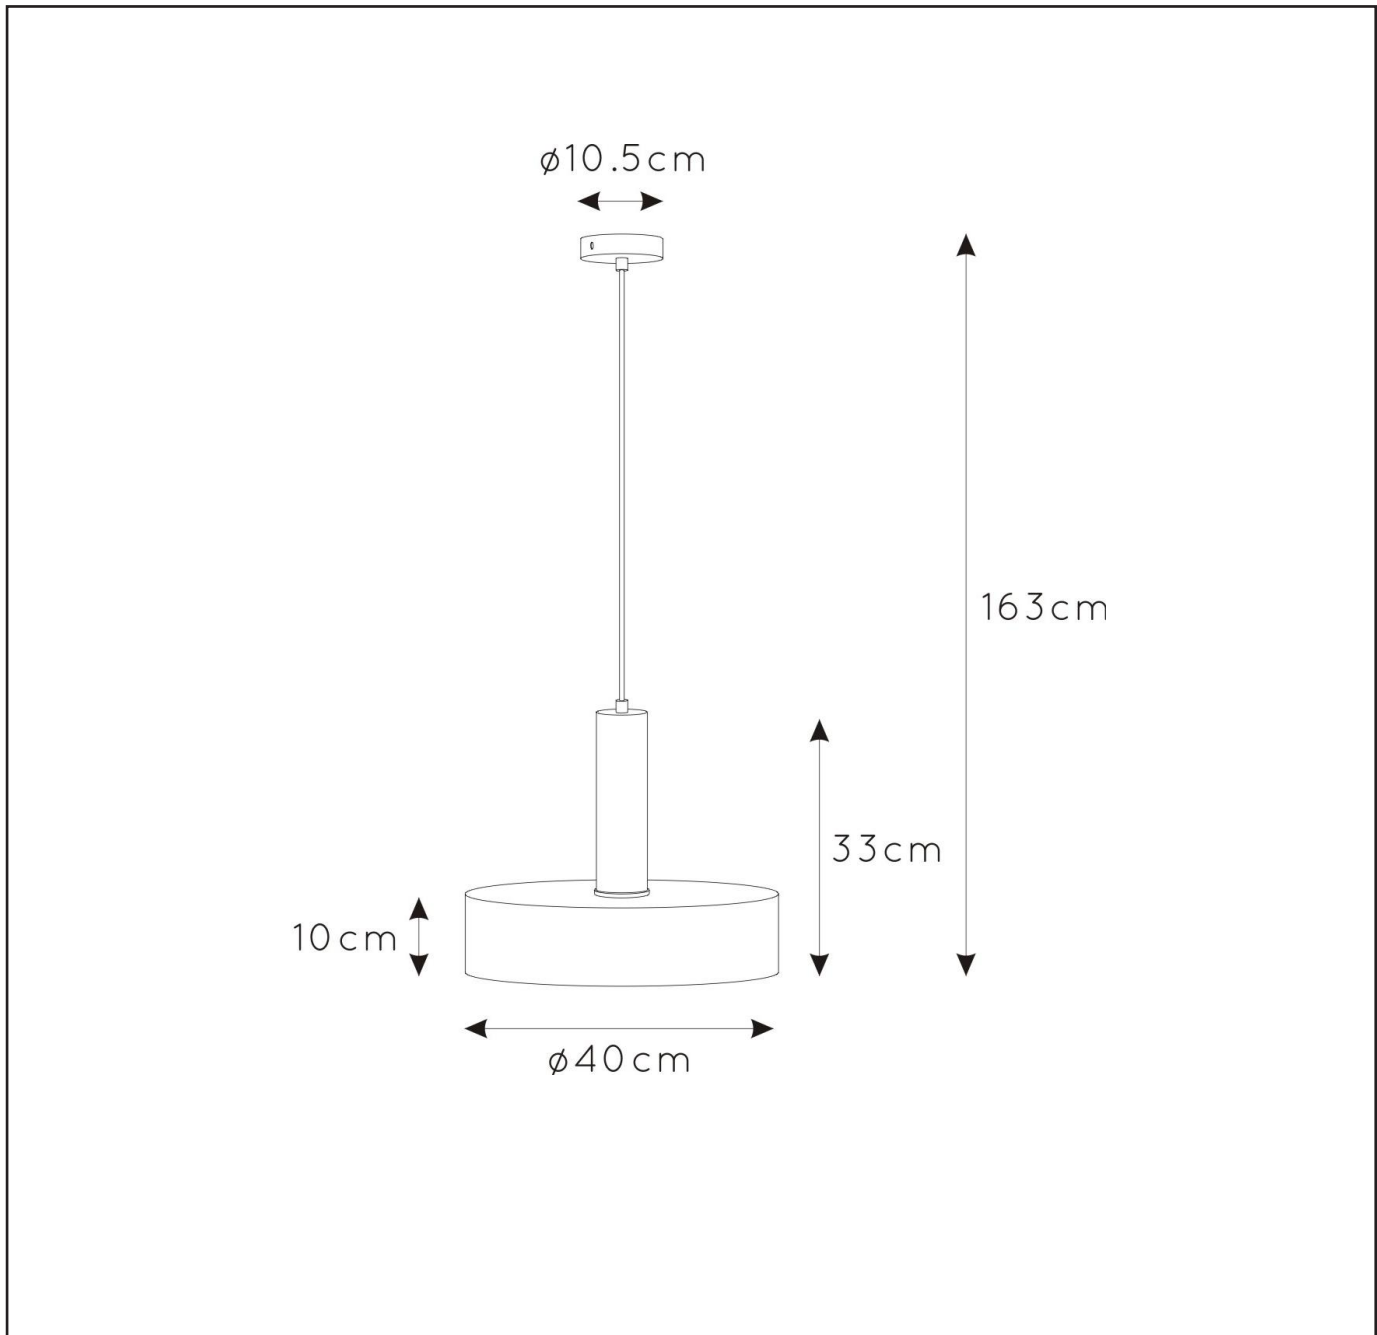

RECOMMENDED  
LUCIDE LIGHT  
SOURCE

49032/05/65  
Light source dimmable : Yes  
Light source incl. : No

General

Dimensions LxWxH : Ø 40cm x 163cm  
Height minimum : 10 cm  
Height maximum : 163cm  
Dimensions shade LxWxH : Ø 40cm x10 cm  
Main material : Steel+aluminium  
Ceiling rose material : Steel  
Color : Satin brass+matt black  
Style : Modern  
Shape : As shown  
Weight : 1.6 kg  
Warranty : 2 years

Product specifications

Dimmable : No  
Light direction : Down  
Adjustable in height : No  
Directional : No  
Cable : Yes,Cable on product  
Cable length : 130cm  
Sensor : Without Sensor  
Control: Light Switch Control  
IP-Class : 20  
Electric class : 1  
Light source including ? : No  
Lamp socket : E27  
Light source number : 1  
Power requirements : 220-240V~50Hz  
Bulb type & maximum wattage : E27 max.60W

For more specifications of this product please visit

[www.lucide.com](http://www.lucide.com)

LUCIDE

TECHNICAL DRAWING & DIMENSIONS

# GIADA

item number : 30472/40/02

EAN code : 5411212302472

For more specifications, dimensions please visit

[www.lucide.com](http://www.lucide.com)