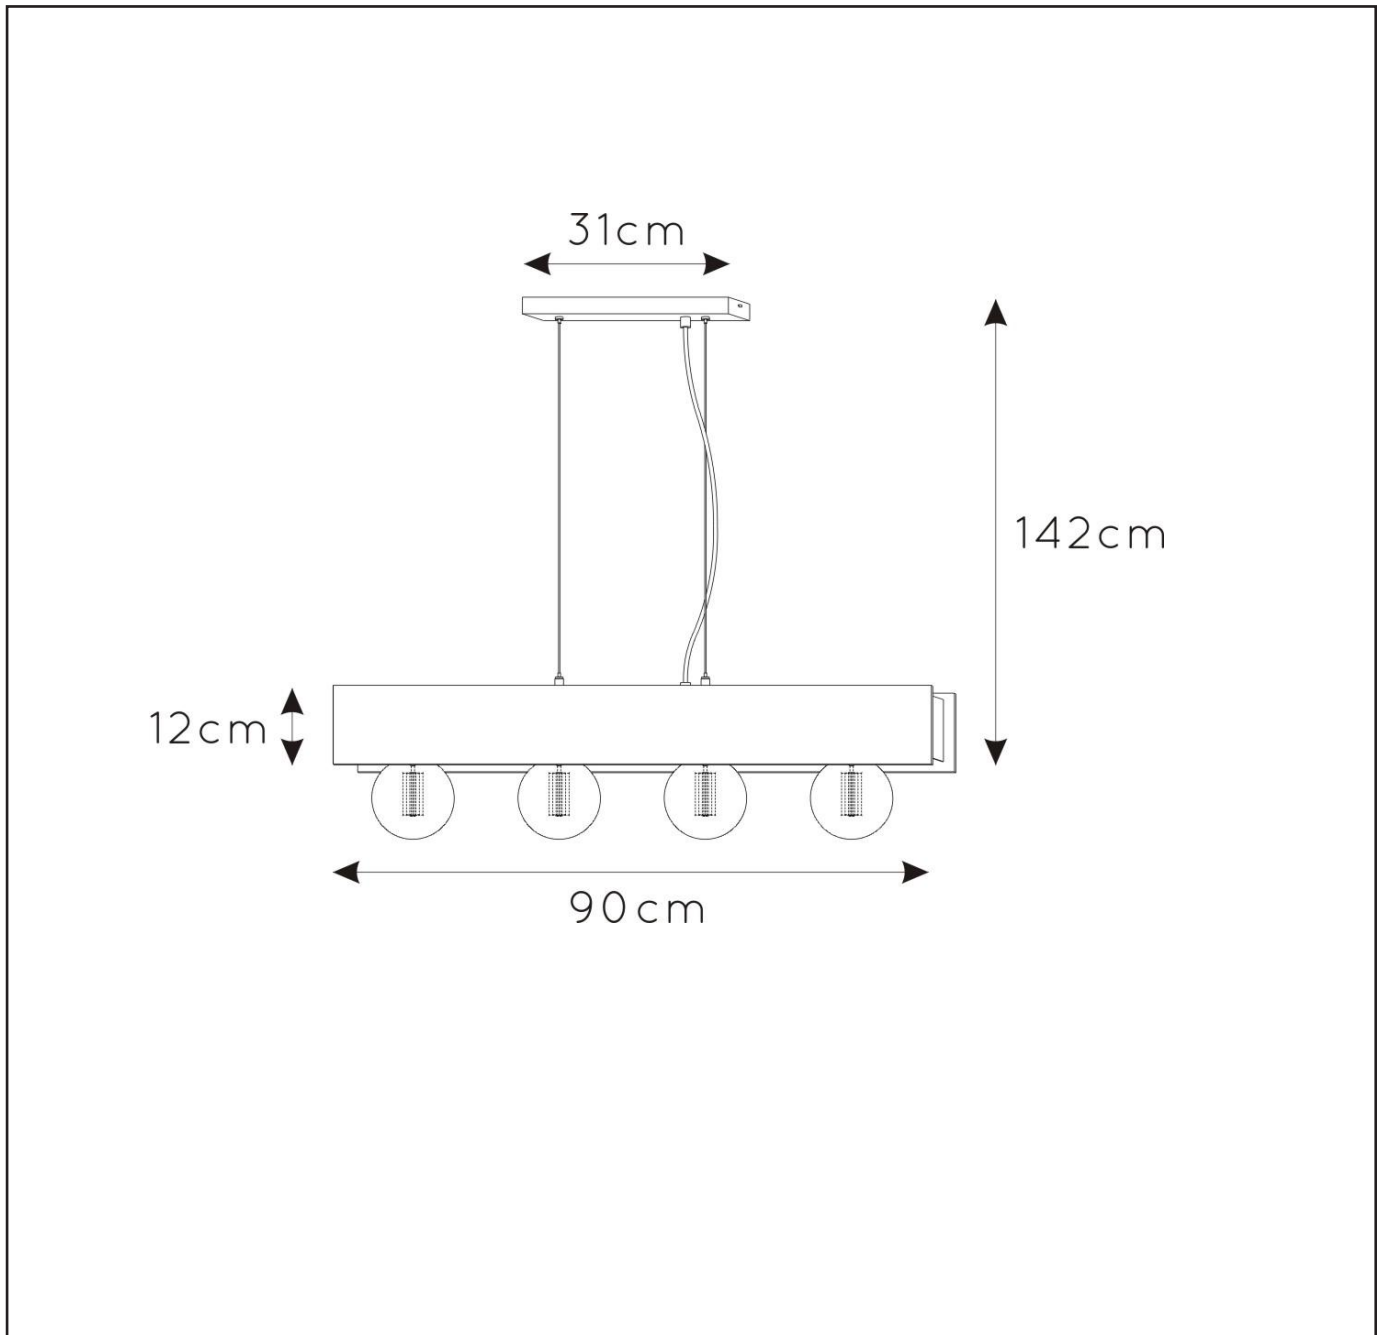

RECOMMENDED
LUCIDE LIGHT
SOURCE

49032/05/62
Light source dimmable : Yes
Light source incl. : No

General

Dimensions LxWxH : 90 cm x 7 cm x 142 cm
Height minimum :
Height maximum : 142 cm
Dimensions shade LxWxH : 90 cm x 7 cm x 12 cm
Main material : Steel
Ceiling rose material : Steel
Color : Sandy matt black
Style : Modern
Shape : As shown
Weight : 4.1 kg
Warranty : 2 years

Product specifications

Dimmable : No
Light direction : Down
Adjustable in height : No
Directional : No
Cable : Yes, Cable on product
Cable length : 130cm
Sensor : Without Sensor
Control: Light Switch Control
IP-Class : 20
Electric class : 1
Light source including ? : No
Lamp socket : E27
Light source number : 4
Power requirements : 220-240V~50Hz
Bulb type & maximum wattage : E27 max.60W

For more specifications of this product please visit

www.lucide.com

LUCIDE

TECHNICAL DRAWING & DIMENSIONS

SURTUS

item number : 30474/04/30

EAN code : 5411212302397

For more specifications, dimensions please visit