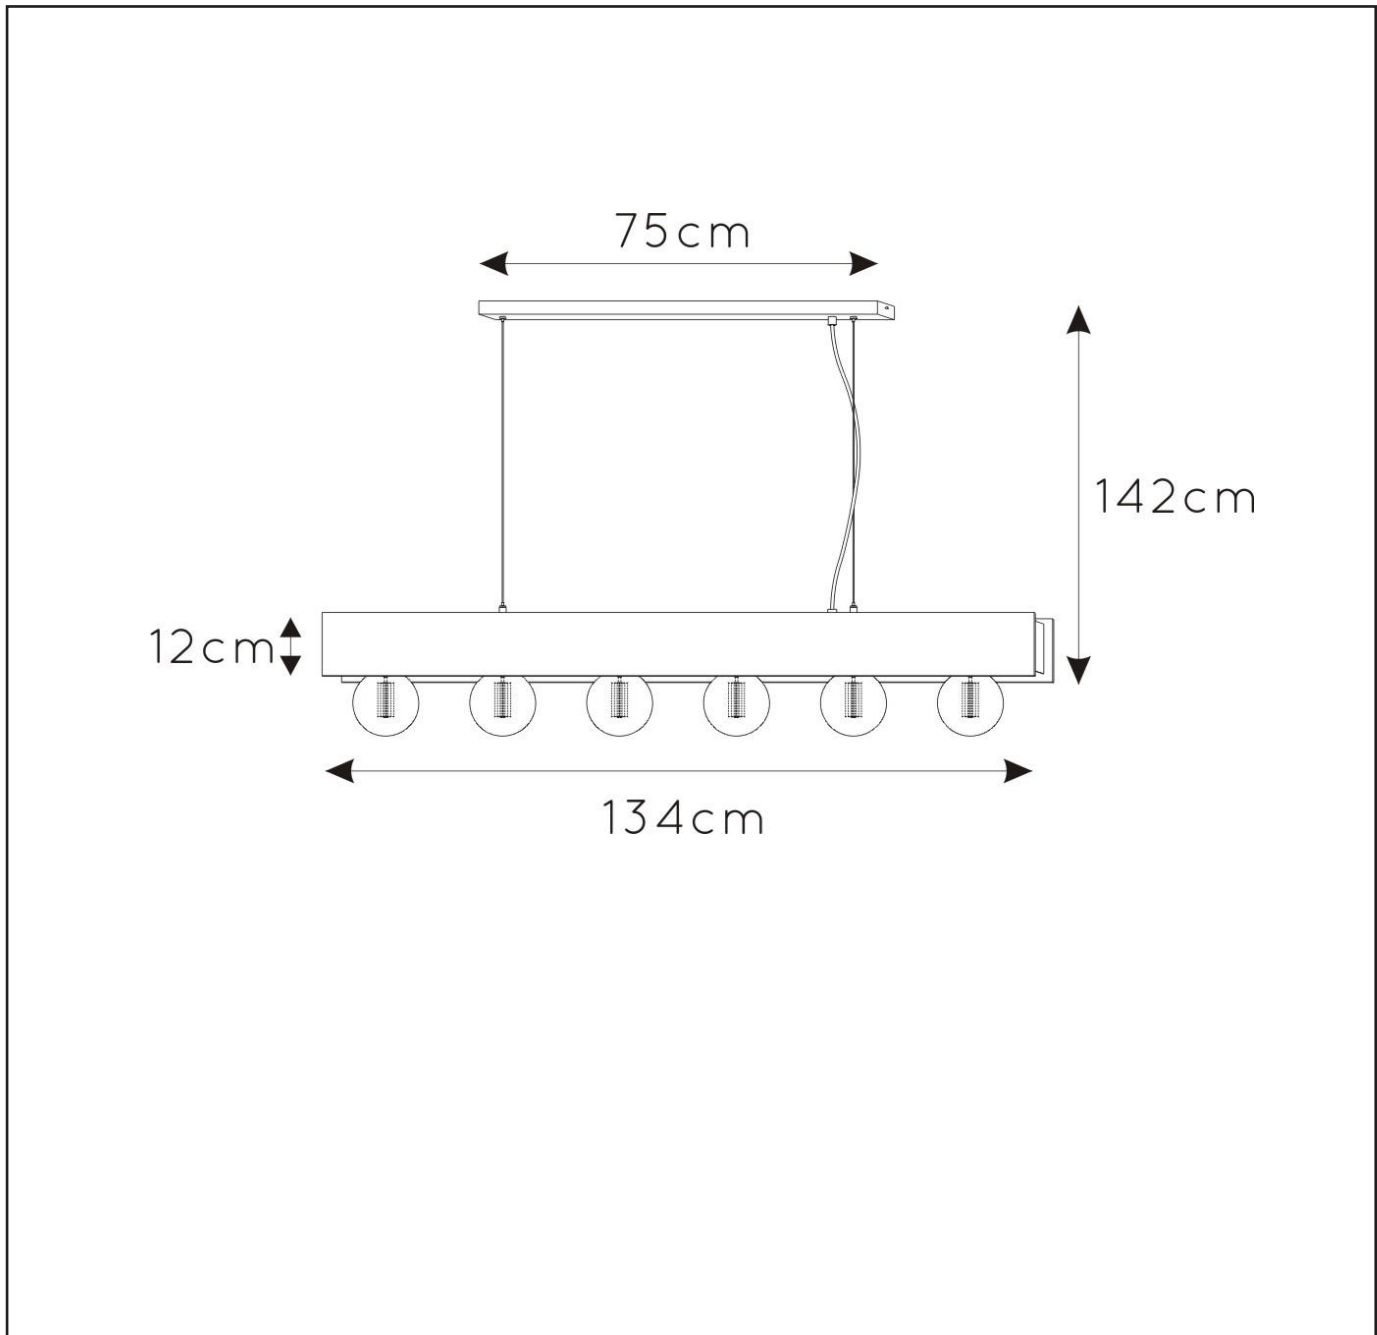

LUCIDE

TECHNICAL DRAWING & DIMENSIONS

SURTUS

item number : 30474/06/30

EAN code : 5411212302410

For more specifications, dimensions please visit

www.lucide.com