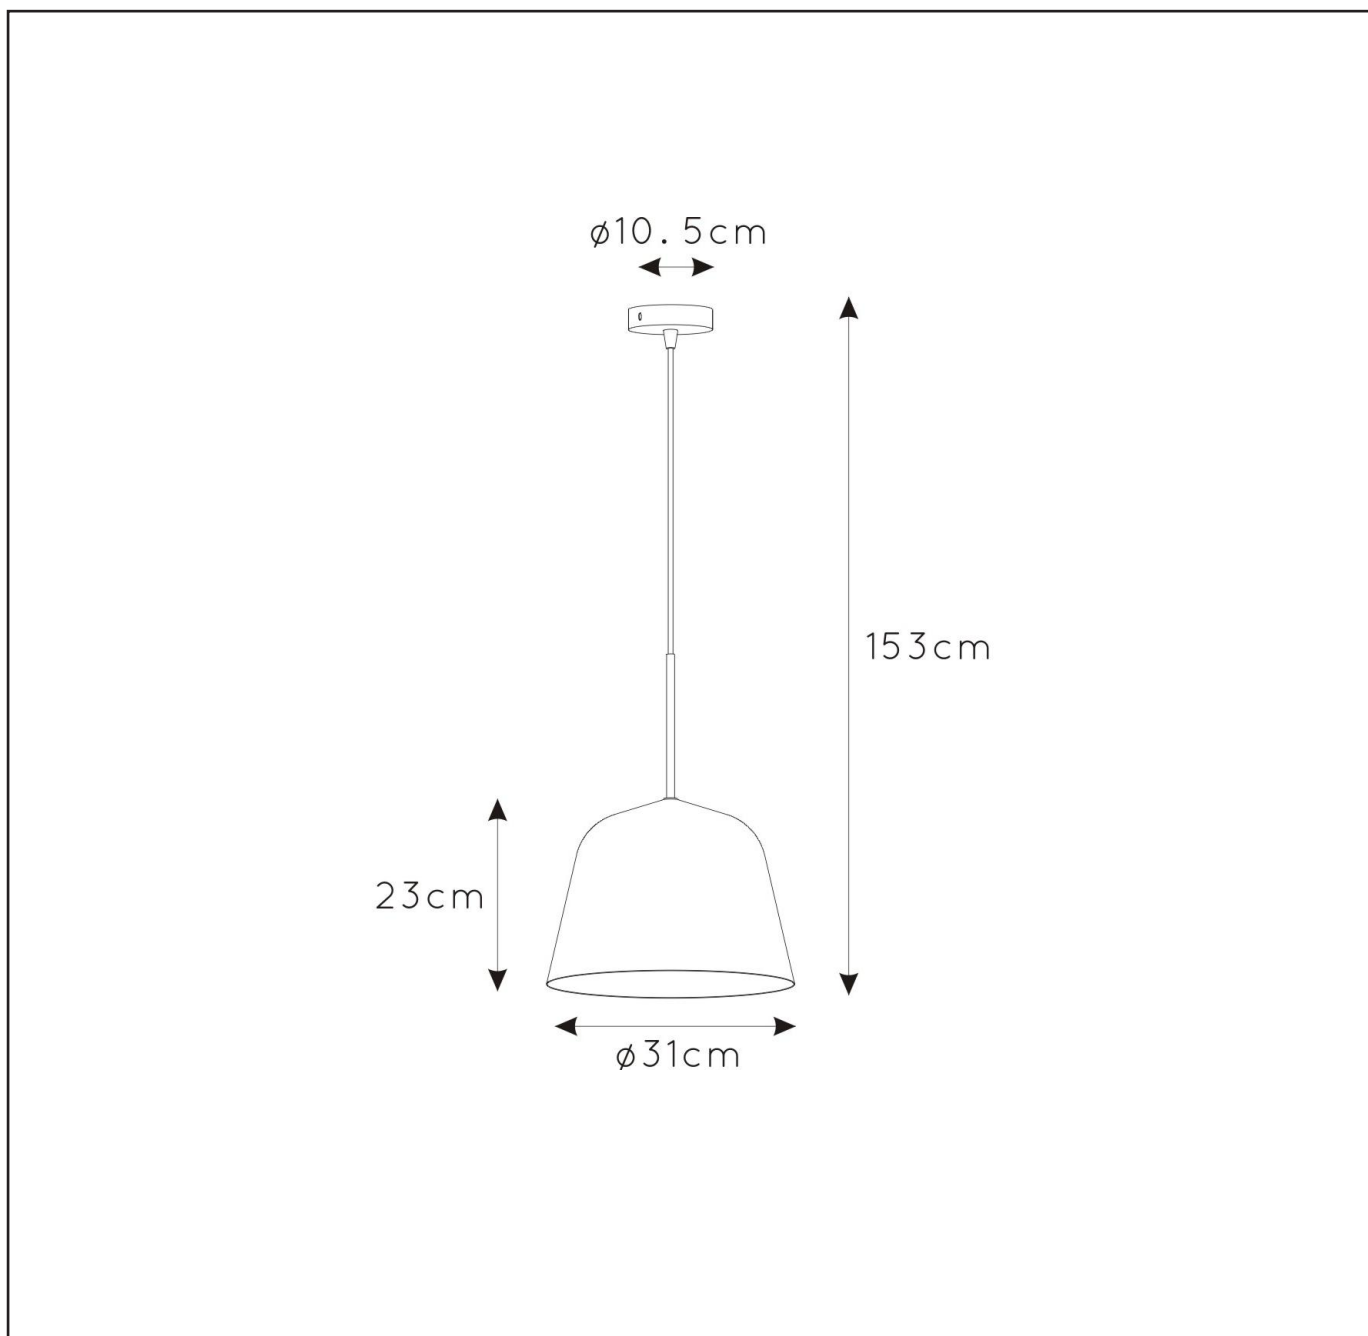

RECOMMENDED
 LUCIDE LIGHT
 SOURCE

49034/04/62

Light source dimmable : Yes

Light source incl. : No

General

Dimensions LxWxH : 31cm x 31cm x 153cm
 Height minimum : 50cm
 Height maximum : 153cm
 Dimensions shade LxWxH : 31cm x31 cmx23cm
 Main material : Steel
 Ceiling rose material : Steel
 Color : Shiny green / curry
 Style : Retro
 Shape : Half round
 Weight : 1.3kg
 Warranty : 2 years

Product specifications

Dimmable : Yes
 Light direction : Down
 Adjustable in height : No
 Directional : No
 Cable : Black fabric
 Cable length : 130cm
 Sensor : Without Sensor
 Control: Light Switch Control
 IP-Class : 20
 Electric class : 1
 Light source including ? : No
 Lamp socket : E27
 Light source number : 1
 Power requirements : 220-240V~50Hz
 Bulb type & maximum wattage : E27 max.60W

For more specifications of this product please visit

www.lucide.com

LUCIDE

TECHNICAL DRAWING & DIMENSIONS

MISHA

item number : 30482/31/33

EAN code : 5411212302724

item number : 30482/31/44

EAN code : 5411212302731

For more specifications, dimensions please visit

www.lucide.com

LUCIDE

INSTALLATION DRAWING SPECIFICATIONS