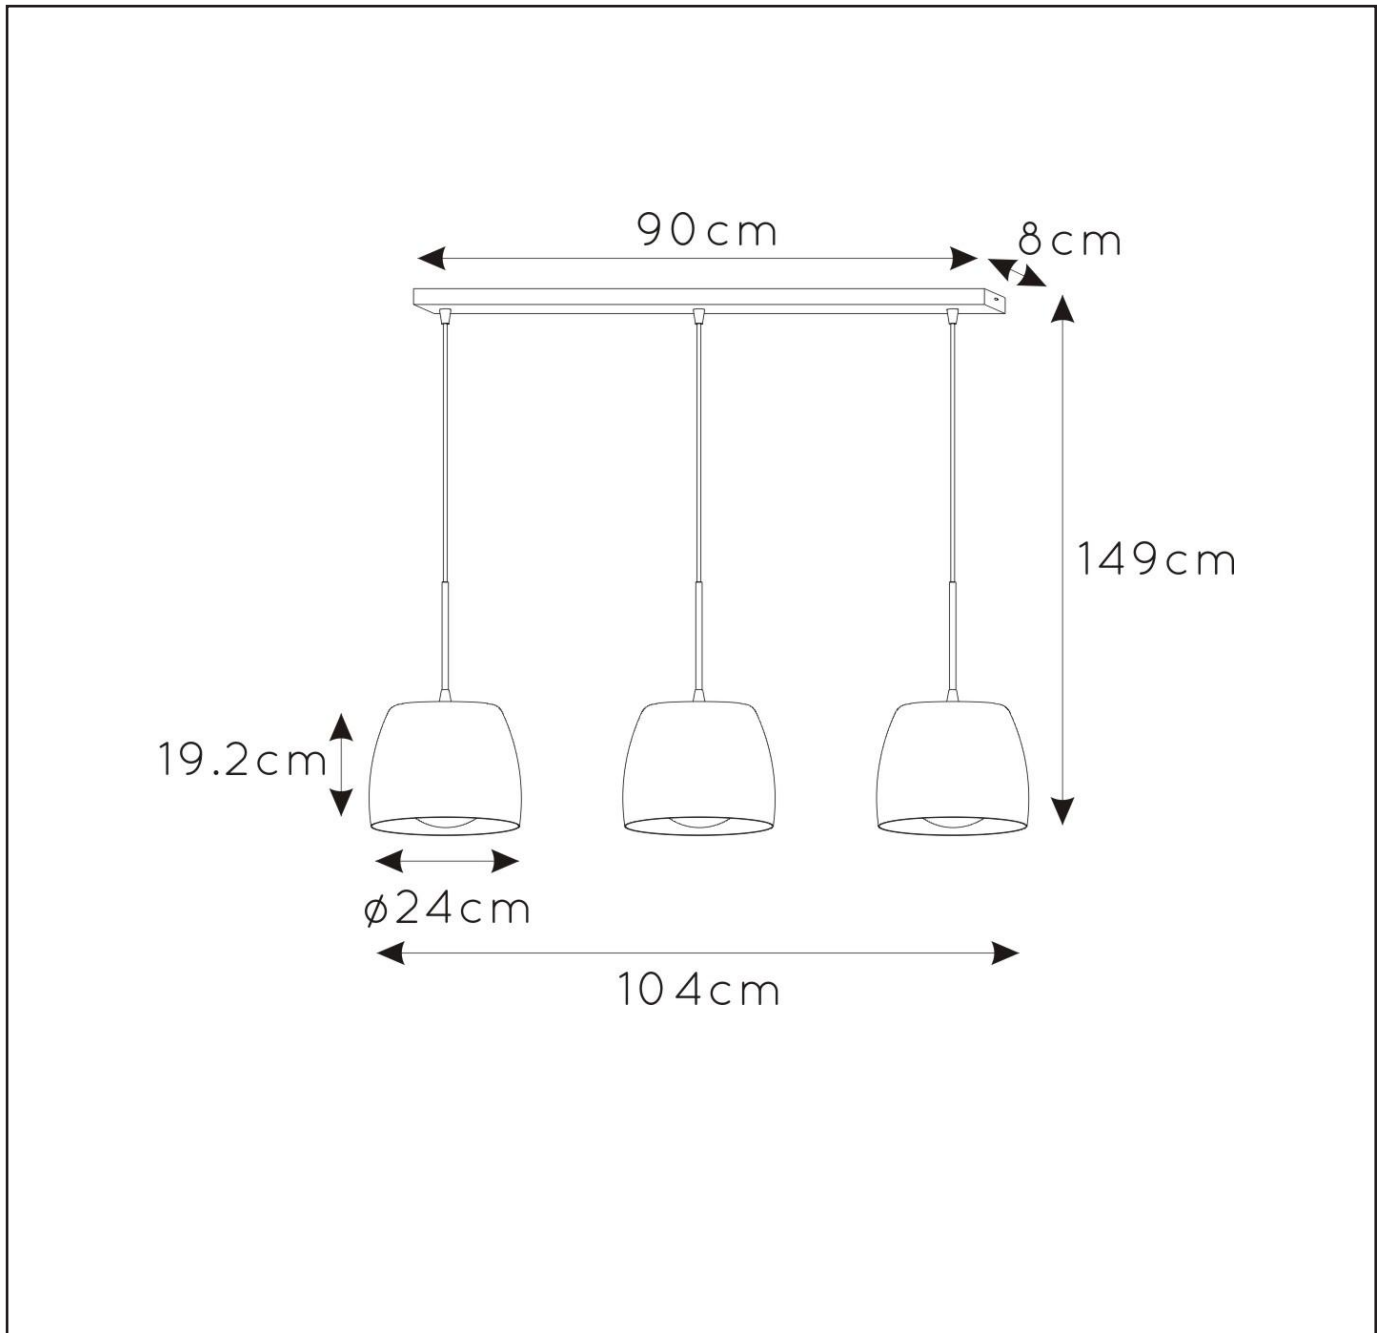

RECOMMENDED LUCIDE LIGHT SOURCE

49032/05/62

Light source dimmable : Yes

Light source incl. : No

General

Dimensions LxWxH : 104cm x24cm x 149cm
 Height minimum : 100cm
 Height maximum : 149cm
 Dimensions shade LxWxH : 24cm x24cmx19.2cm
 Main material : Steel
 Ceiling rose material : Steel
 Color : Sandy matt black / green
 Style : Retro
 Shape : Half round
 Weight : 4.5 kg
 Warranty : 2 years

Product specifications

Dimmable : Yes
 Light direction : Down
 Adjustable in height : No
 Directional : No
 Cable : Black fabric
 Cable length : 130cm
 Sensor : Without Sensor
 Control: Light Switch Control
 IP-Class : 20
 Electric class : 1
 Light source including ? : No
 Lamp socket : E27
 Light source number : 3
 Power requirements : 220-240V~50Hz
 Bulb type & maximum wattage : E27 max.60W

For more specifications of this product please visit

www.lucide.com

LUCIDE

TECHNICAL DRAWING & DIMENSIONS

NOLAN

item number : 30488/03/30

EAN code : 5411212302892

item number : 30488/03/33

EAN code : 5411212302908

For more specifications, dimensions please visit

www.lucide.com

LUCIDE

INSTALLATION DRAWING SPECIFICATIONS