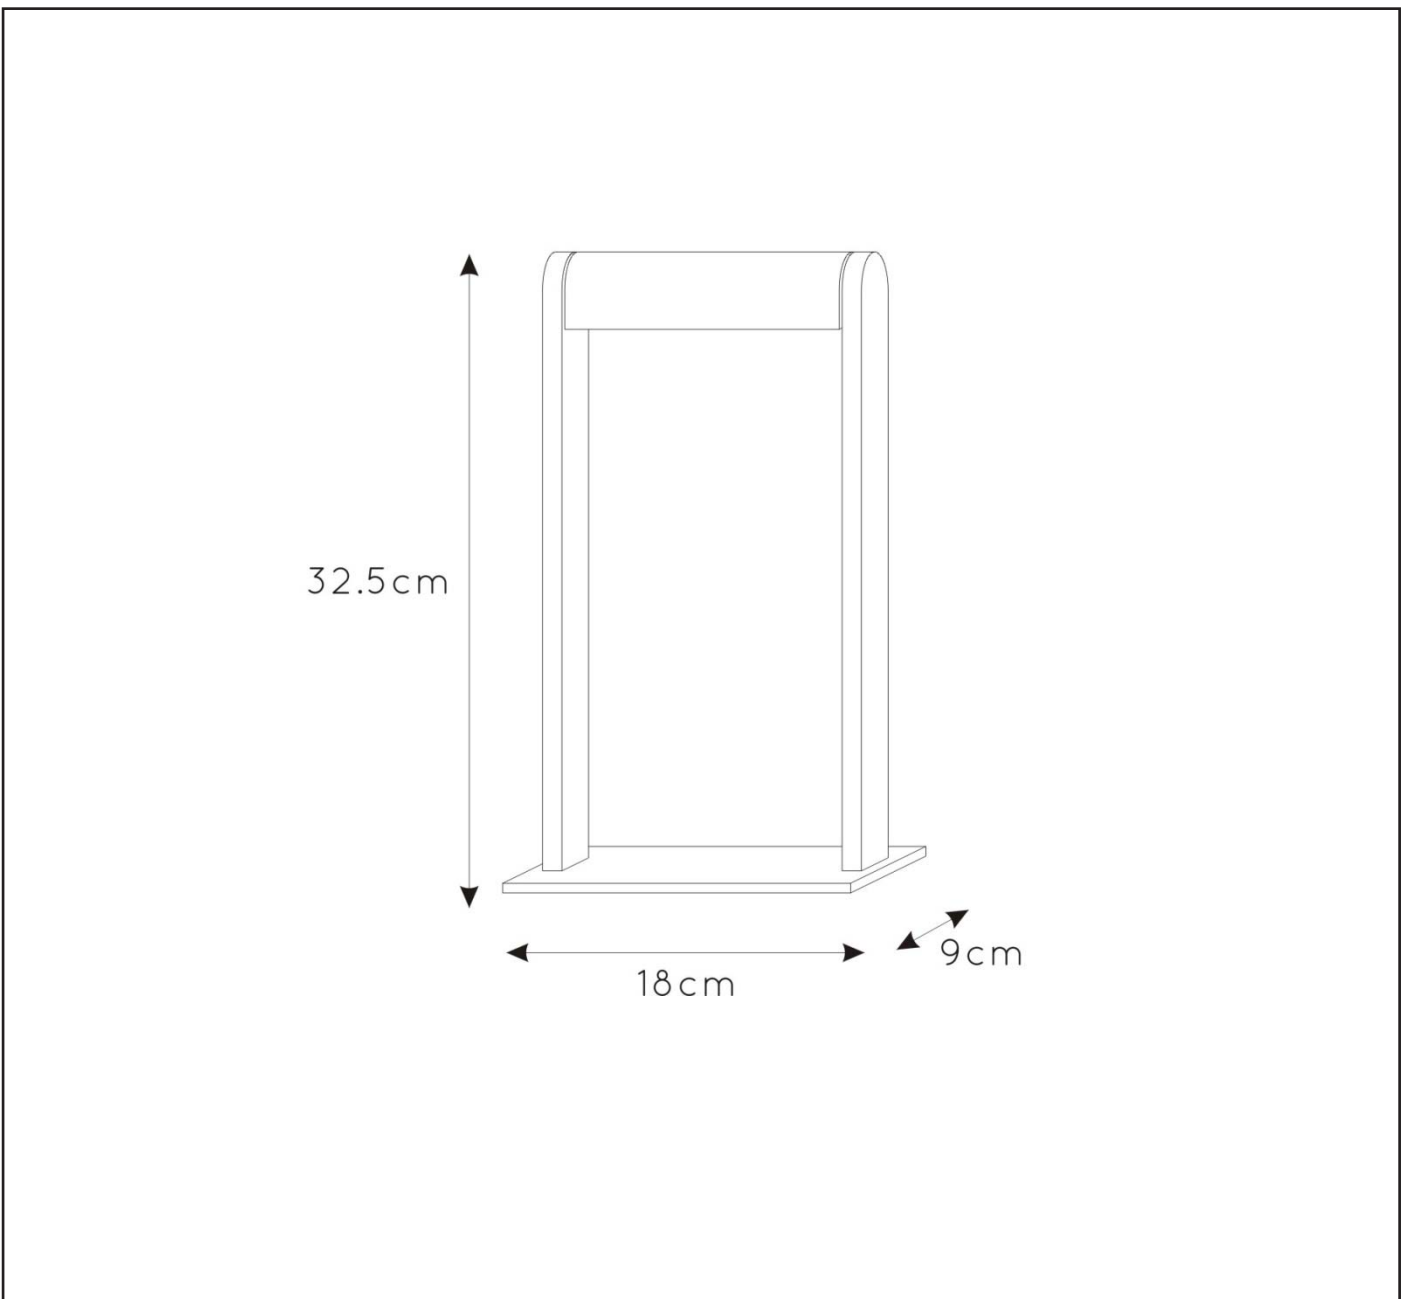

LORAS

Itemnumber :30500/01/02

EAN code : 5411212302700

Itemnumber :30500/01/96

EAN code : 5411212302717

For more specifications, dimensions please visit

www.lucide.com