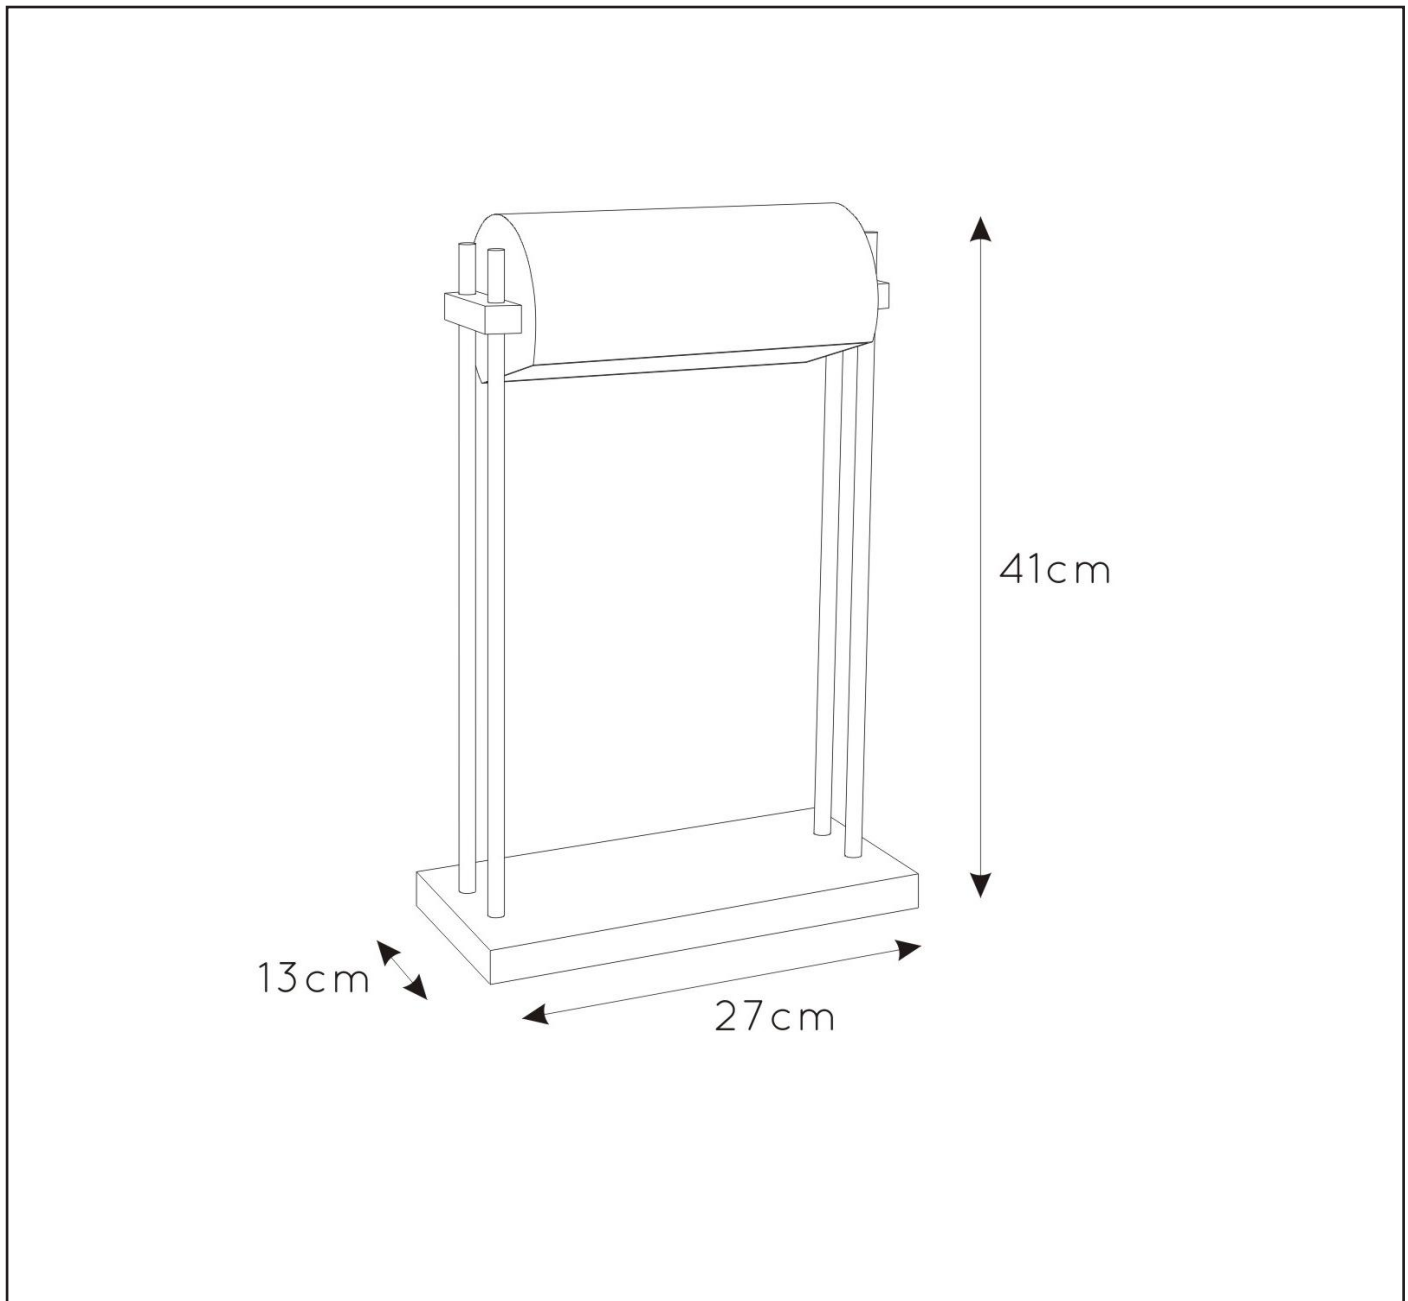

### General

Dimensions LxWxH : 27 cm x 13 cm x 41 cm  
Height minimum : 41cm  
Height maximum : 41cm  
Dimensions shade LxWxH : 20.5cmx10cmx8.6cm  
Main material : Steel  
Ceiling rose material : -  
Color : Sandy matt black  
Style : Modern  
Shape : As shown  
Weight : 3.0 kg  
Warranty : 2 years

### Product specifications

Dimmable : No  
Light direction : No  
Adjustable in height : No  
Directional : Yes  
Cable : Yes, Cable on product  
Cable length : 200cm  
Sensor : Without Sensor  
Control : On/off Switch In The Cord  
IP-Class : 20  
Electric class : 2  
Light source including ? : No  
Lamp socket : E27  
Light source number : 1  
Power requirements : 220-240V~50Hz  
Bulb type & maximum wattage: E27 max.60W

# ELIAS

item number : 30567/01/30  
EAN code : 5411212302670

For more specifications, dimensions please visit

[www.lucide.com](http://www.lucide.com)