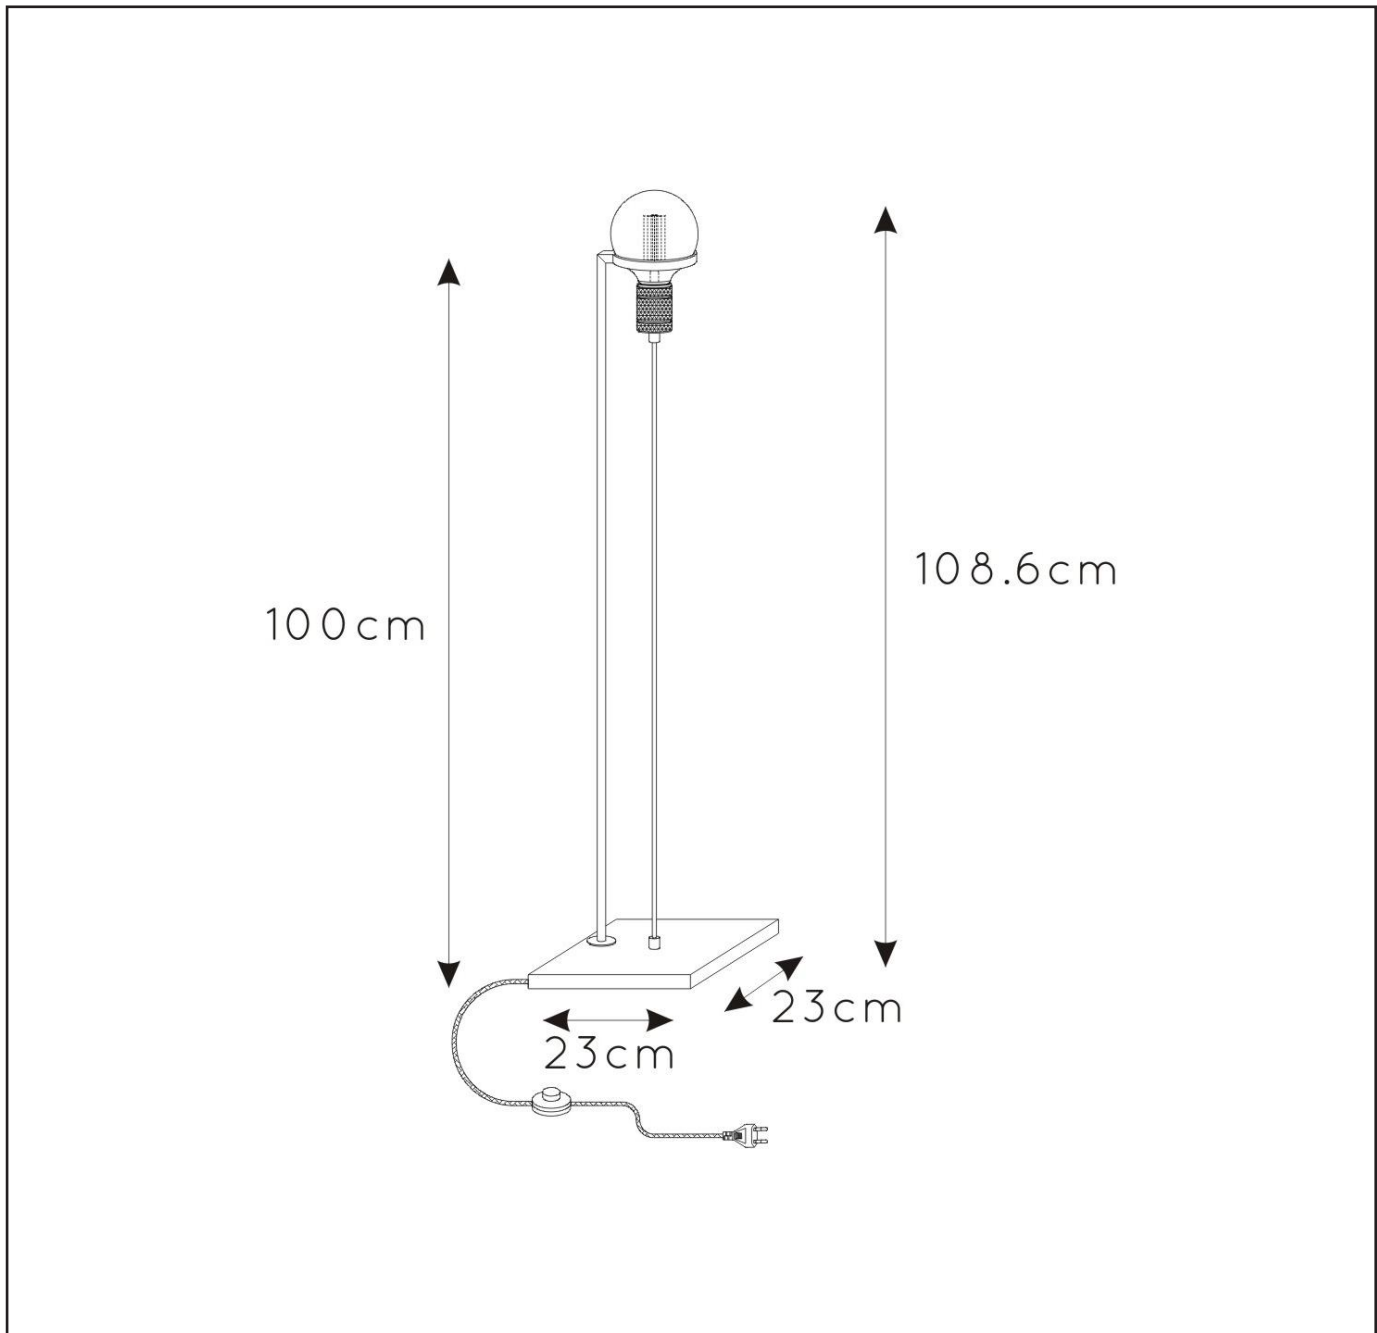

RECOMMENDED
LUCIDE LIGHT
SOURCE

49033/05/65
Light source dimmable : Yes
Light source incl. : No

General

Dimensions LxWxH : 23cm x 23cm x 100 cm
Height minimum : cm
Height maximum : 100 cm
Dimensions shade LxWxH :
Main material : Steel+marble
Ceiling rose material : Steel
Color : Matt black with brass socket
Style : Modern
Shape : As shown
Weight : 3.5 kg
Warranty : 2 years

Product specifications

Dimmable : No
Light direction :
Adjustable in height : No
Directional : No
Cable : Yes, Cable on product
Cable length : 200cm
Sensor : Without Sensor
Control : On/off Switch In The Cord
IP-Class : 20
Electric class : 2
Light source including ? : No
Lamp socket : E27
Light source number : 1
Power requirements : 220-240V~50Hz
Bulb type & maximum wattage : E27 max.60W

For more specifications of this product please visit

www.lucide.com

LUCIDE

TECHNICAL DRAWING & DIMENSIONS

OTTELIEN

item number : 30771/10/30

EAN code : 5411212302496

For more specifications, dimensions please visit