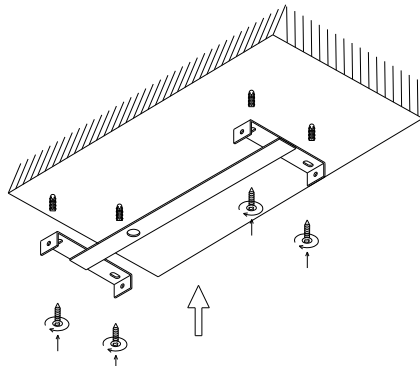

1

2

3

Dit product bevat een lichtbron van energie-efficiëntieklasse F
Ce produit contient une source lumineuse de classe énergétique F
This product contains a light source of energy efficiency class F
Dieses Produkt enthält eine Lichtquelle der Energieeffizienzklasse F
Ten produkt zawiera ród o wiat a o klasie efektywno ci energetycznej F