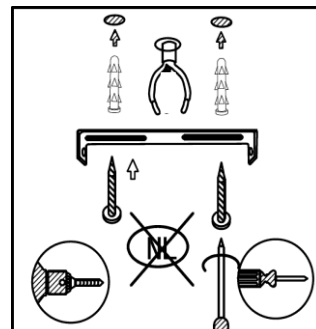

Dit product bevat een lichtbron van energie-efficiëntieklasse F
Ce produit contient une source lumineuse de classe énergétique F
This product contains a light source of energy efficiency class F
Dieses Produkt enthält eine Lichtquelle der Energieeffizienzklasse F
Ten produkt zawiera ród o wiat a o klasie efektywno ci energetycznej F