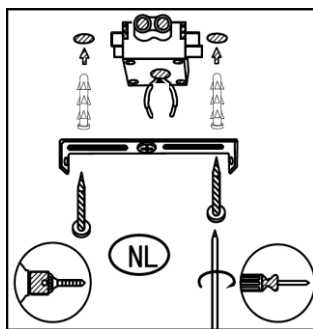

Dit product bevat een lichtbron van energie-efficiëntieklasse F
Ce produit contient une source lumineuse de classe énergétique F
This product contains a light source of energy efficiency class F
Dieses Produkt enthält eine Lichtquelle der Energieeffizienzklasse F
Ten produkt zawiera ród o wiat a o klasie efektywno ci energetycznej F