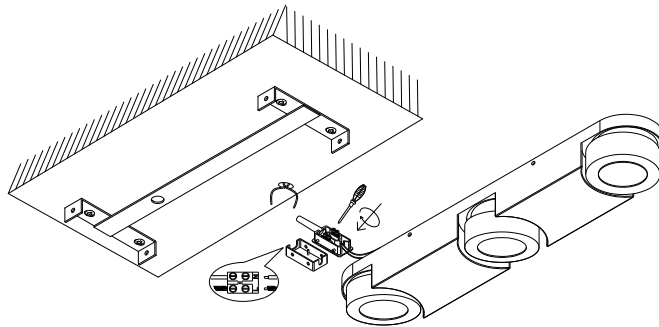

1

2

3

Dit product bevat een lichtbron van energie-efficiëntieklasse F
Ce produit contient une source lumineuse de classe énergétique F
This product contains a light source of energy efficiency class F
Dieses Produkt enthält eine Lichtquelle der Energieeffizienzklasse F
Ten produkt zawiera ród o wiat a o klasie efektywno ci energetycznej F