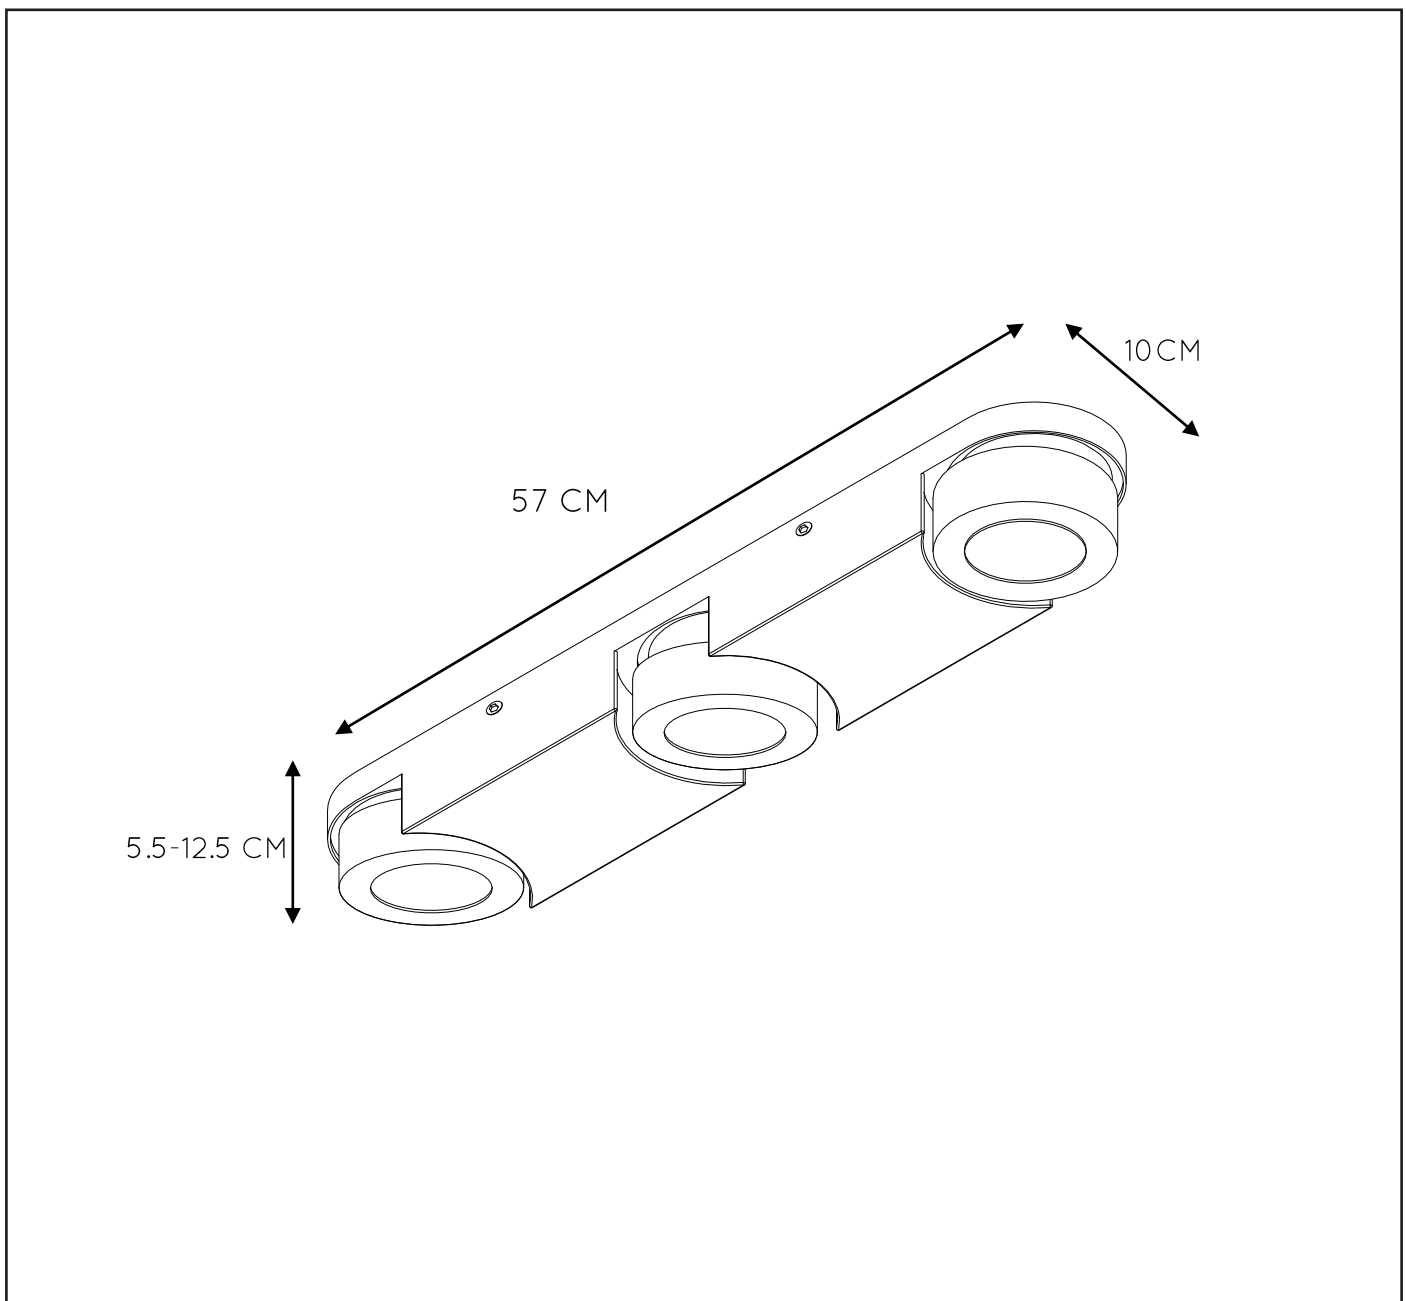

General

Dimensions LxWxH : 57cm x 10 cm x 12.5 cm
 Height minimum : 5.5 cm
 Height maximum : 12.5cm
 Dimensions shade LxWxH : -
 Main material : Aluminium
 Ceiling rose material : Aluminium
 Color : Texture White
 Style : Modern
 Shape : -
 Weight : 2.25 kg
 Warranty : 3 years

Product specifications

Dimmable : Yes
 Light direction : LED ceiling lighting
 Adjustable in height : -
 Directional : Yes
 Cable : No, Cable On Product
 Cable length : -
 Sensor : Without Sensor
 Control :Light Switch Control
 IP-Class : 20
 Electric class : 2
 Light source including ? : Yes
 Lamp socket :-
 Light source number : 3
 Power requirements : 220-240V~50Hz
 Bulb type & maximum wattage : CREE LED Max.5W

For more specifications of this product please visit
www.lucide.com

MITRAX

Item number: 33158/15/31
EAN code: 5411212333810

For more specifications, dimensions please visit

www.lucide.com

1

2

3