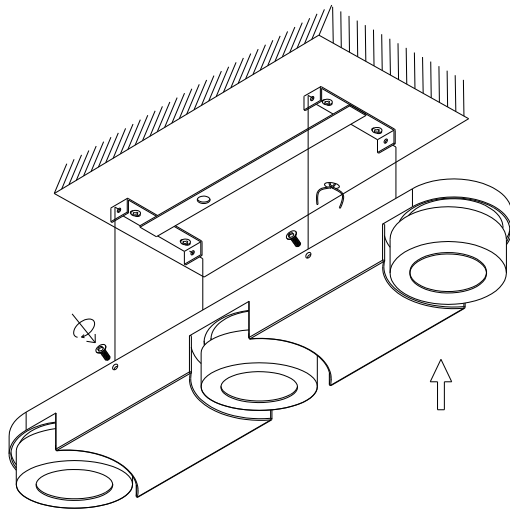

Dit product bevat een lichtbron van energie-efficiëntieklasse F
Ce produit contient une source lumineuse de classe énergétique F
This product contains a light source of energy efficiency class F
Dieses Produkt enthält eine Lichtquelle der Energieeffizienzklasse F
Ten produkt zawiera ród o wiat a o klasie efektywno ci energetycznej F