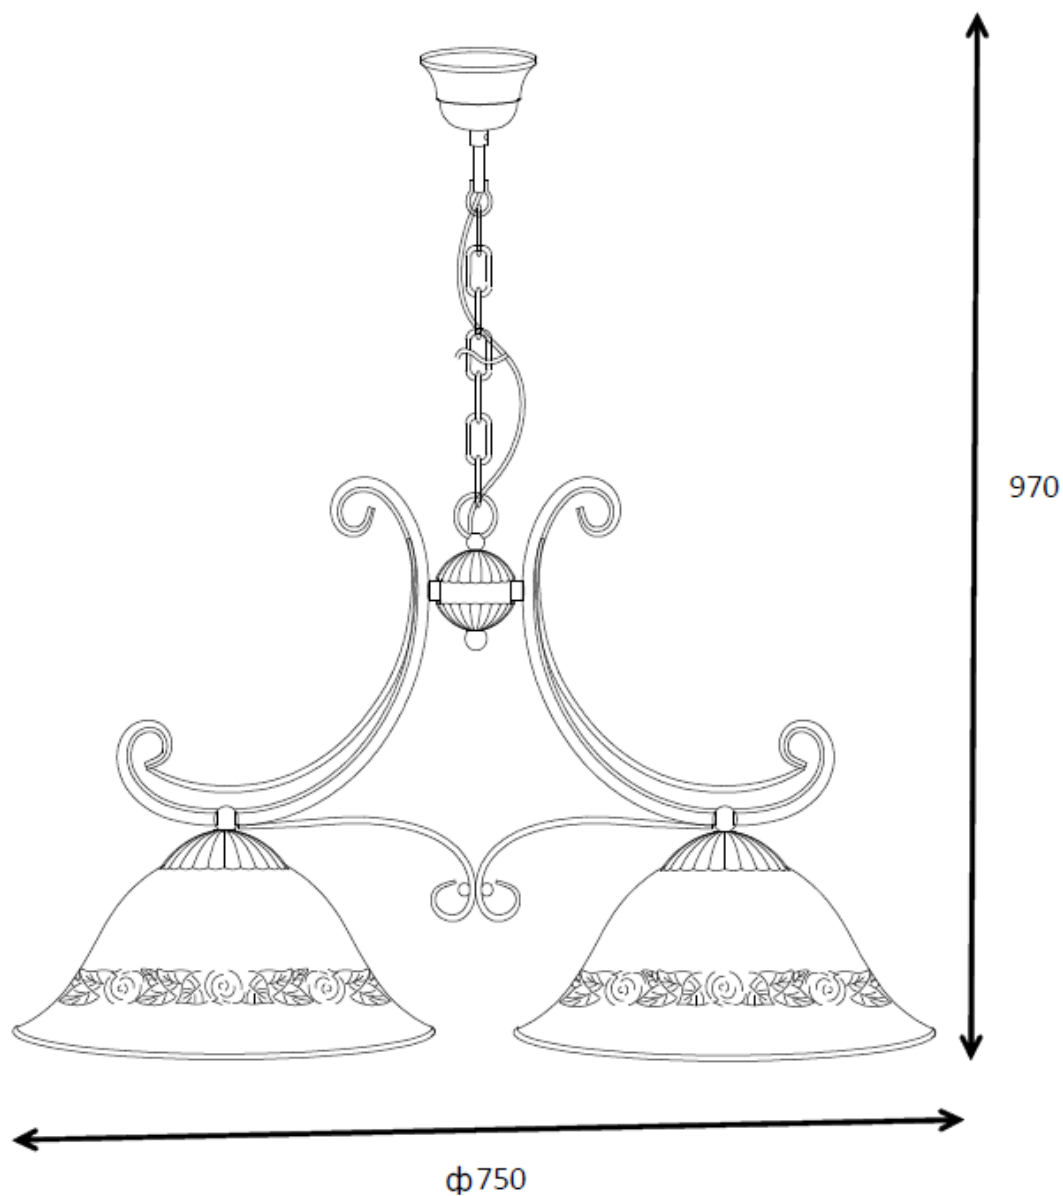

Line drawing of the item (with outline dimensions)

Item number:34351/02/97

Installation drawing (the same as it in its instruction manual)

Technical details

materials used:	Metal and glass
color:	rusty brown metal frame w/frosted stamped glass shade
dimnable and how is the fixture dimmable:	
size:	97cm
Height:	75cm
Length:	32cm
Width:	2.77kgs
Net Weight:	
power requirements:	220-240V-50Hz
bulb type and maximum Wattage:	E27 MAX.60W
number of bulbs:	2XE27
IP degree:	IP20