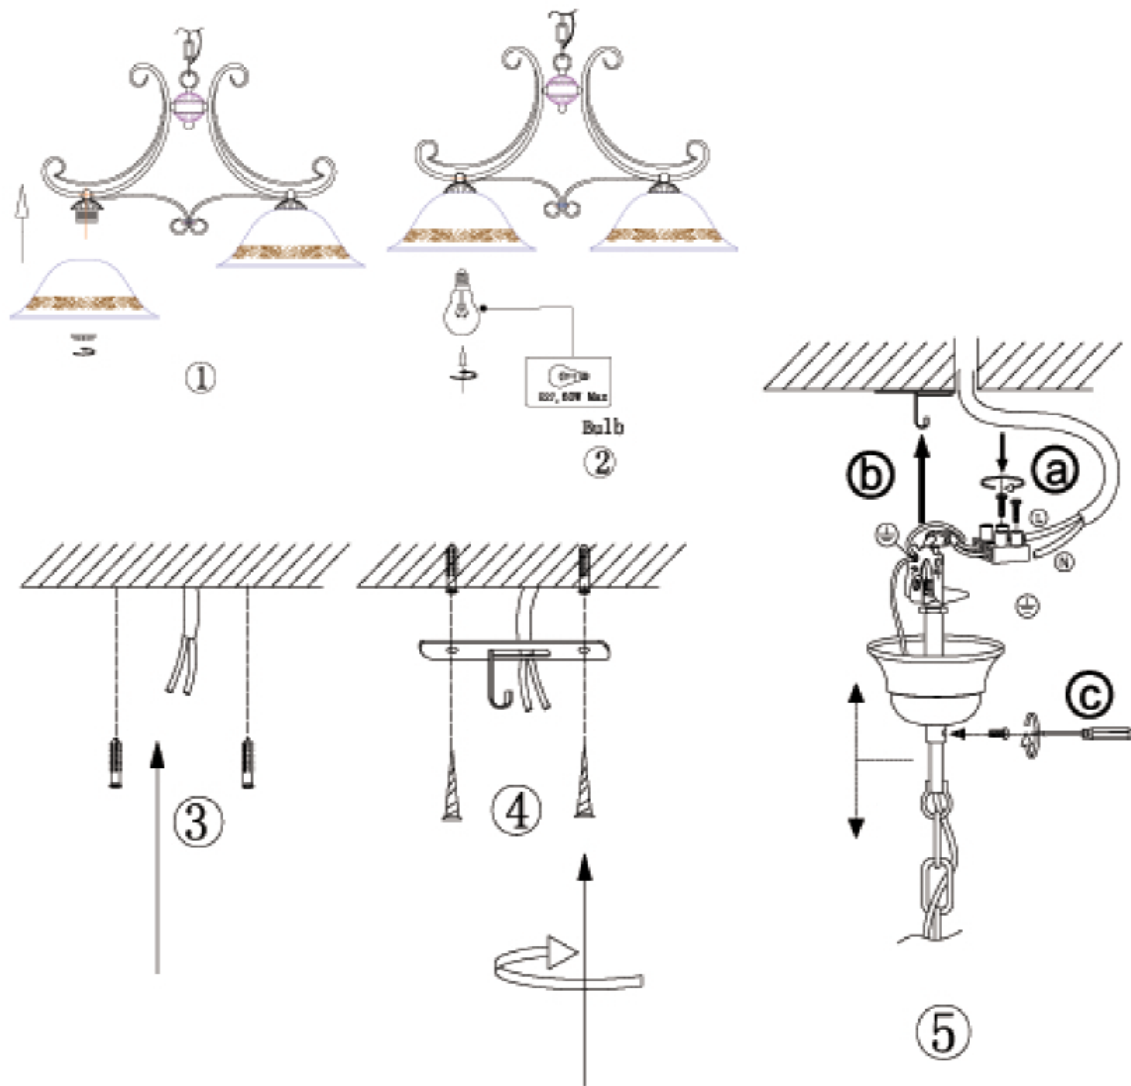

Line drawing of the item (with outline dimensions)

Item number:34351/02/97

Installation drawing (the same as it in its instruction manual)

Technical details

materials used:	Metal and glass
color:	rusty brown metal frame w/frosted stamped glass shade
dimnable and how is the fixture dimmable:	
size:	97cm
Height:	75cm
Length:	32cm
Width:	2.77kgs
Net Weight:	
power requirements:	220-240V-50Hz
bulb type and maximum Wattage:	E27 MAX.60W
number of bulbs:	2XE27
IP degree:	IP20