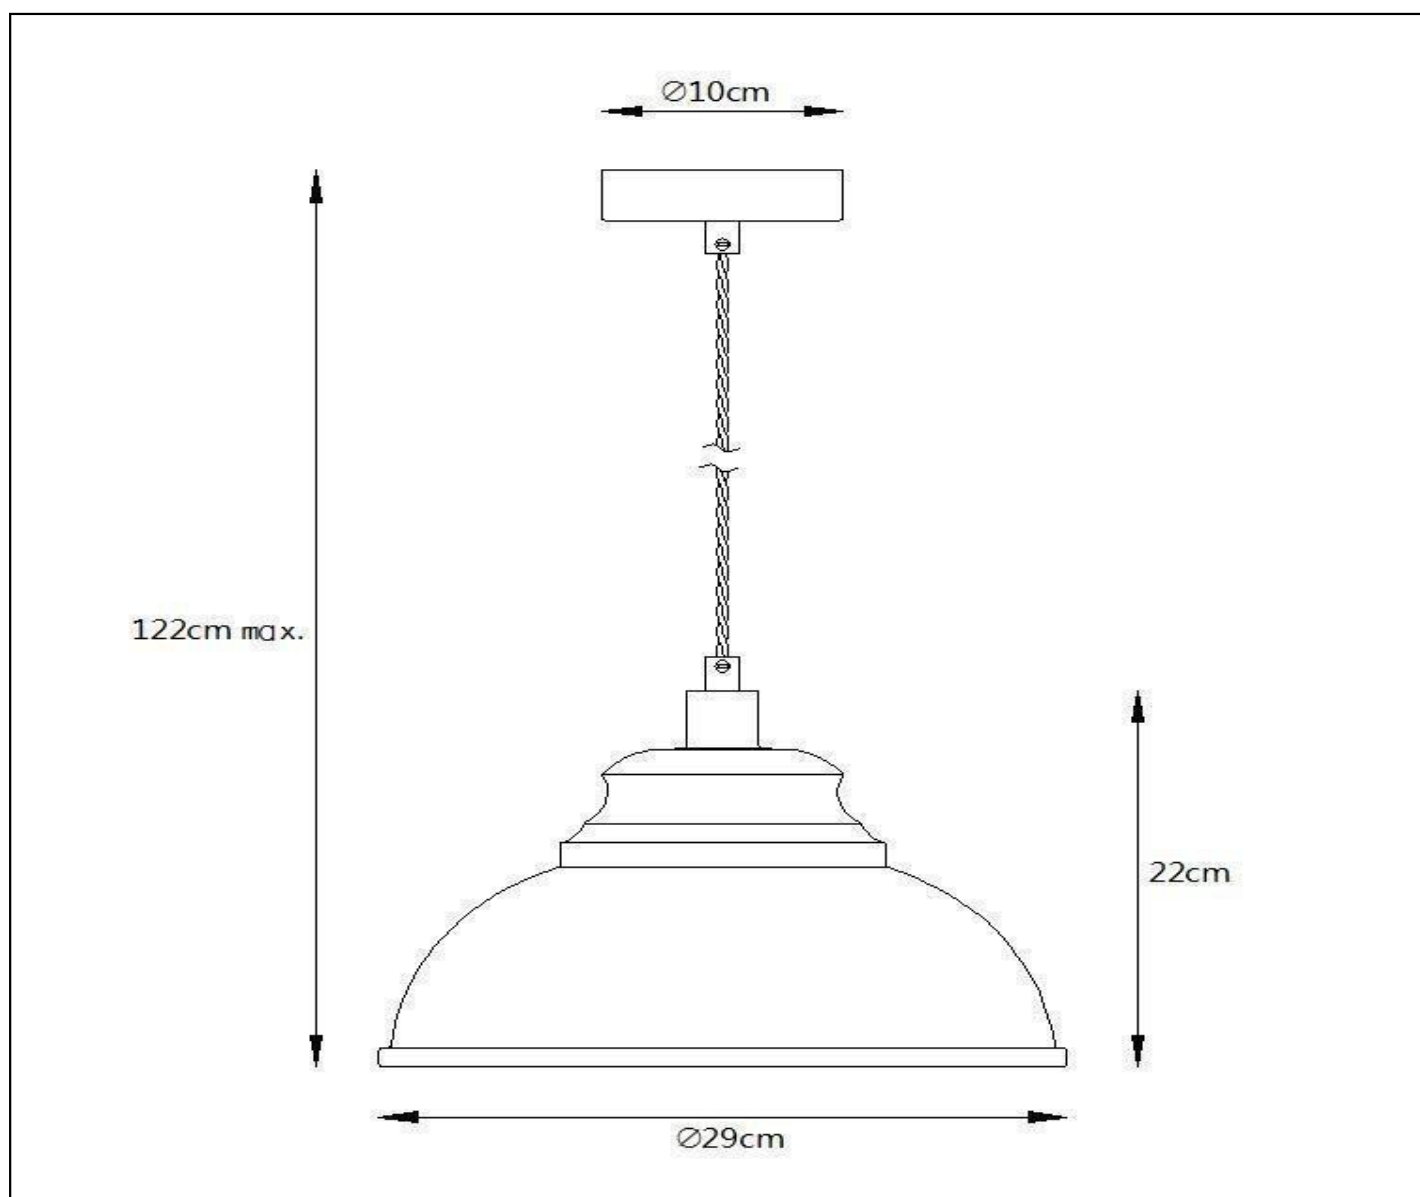

### General

**Dimensions LxWxH** : 29cm x 29cm x 122cm

**Height minimum** : 22 cm

**Height maximum** : 122cm

**Dimensions shade LxWxH** : 29 cm x29 cm x 22cm

**Main material** : Metal

**Ceiling rose material** : Metal

### Product specifications

**Dimmable** : YES

**Light direction** : Around (Diffuse)

**Adjustable in height** : Adjustable In Height (Before Installation)

**Directional** : Not Directional

**Cable** : Yes, Cable On Product

EAN code : 5411212342263

item number : 34400/29/68

EAN code : 5411212342225

For more specifications, dimensions please visit

[www.lucide.com](http://www.lucide.com)

## INSTALLATION DRAWING SPECIFICATIONS