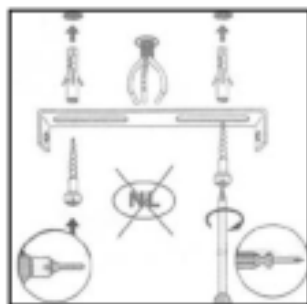

Installation drawing