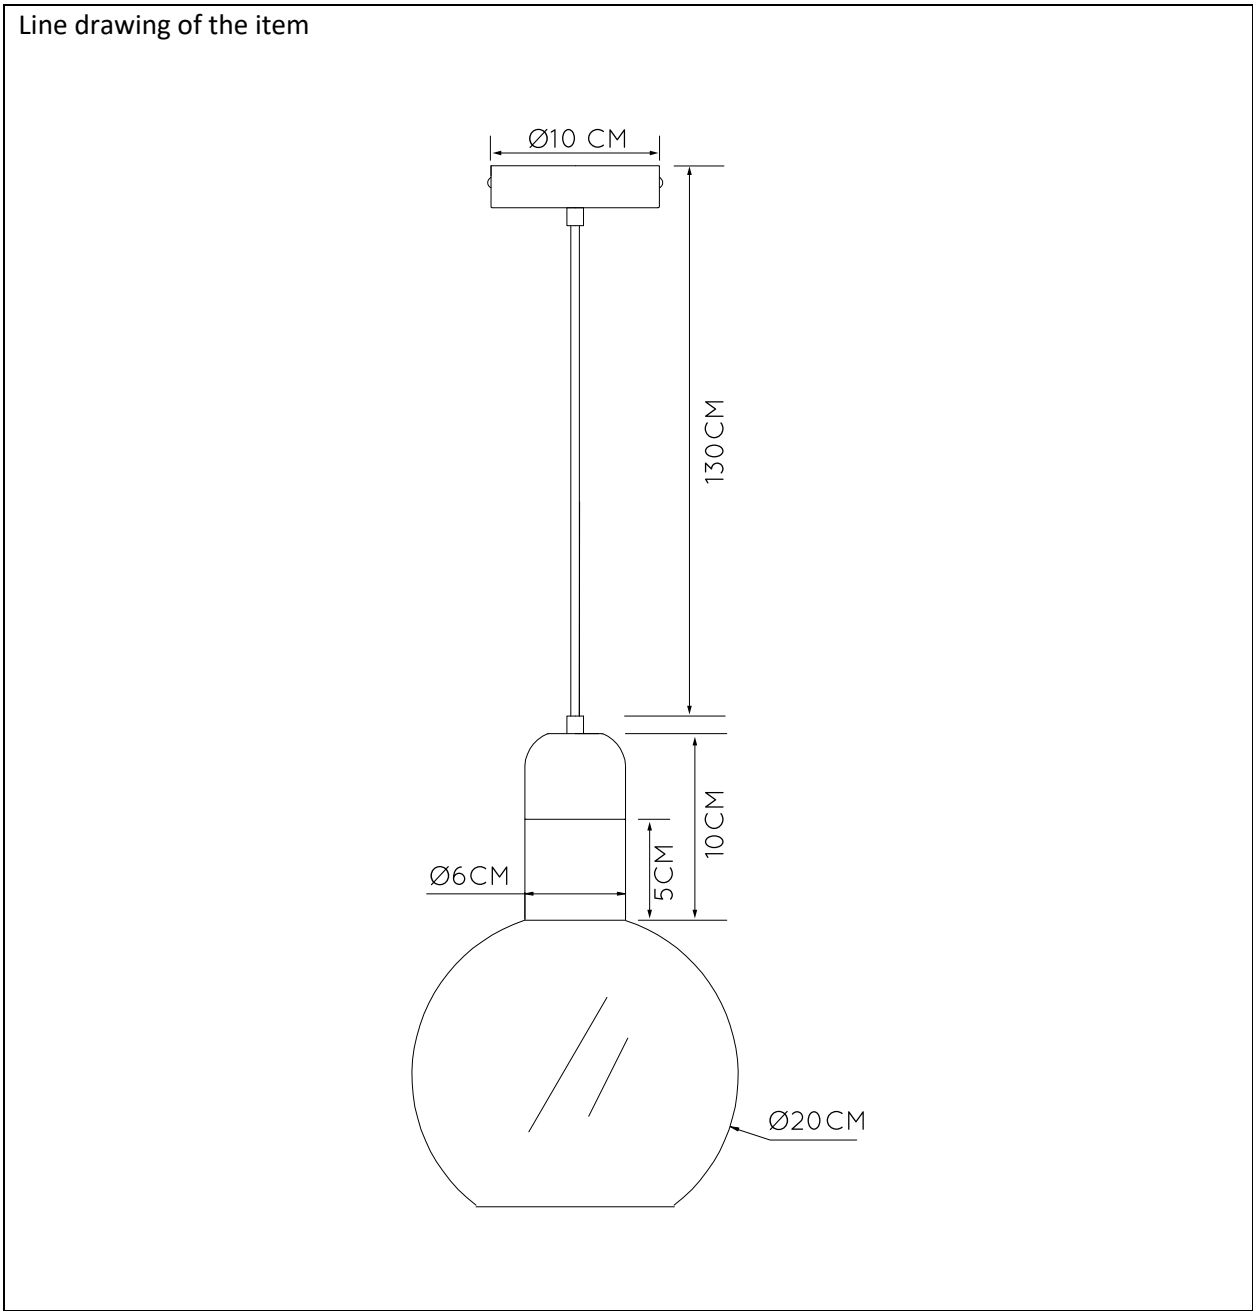

LUCIDE

Item number: 34438/20/65

Technical details

Materials used:	Glass + wood + metal
Color:	Smoke glass + black wood + gold & black metal
Dimmable and how is fixture dimmable	
Size:	Height: 163.5cm
	Length: 20cm
	Width: 20cm
	Net weight: 1.0kg
Power requirements:	220-240V~50Hz
Bulb type and maximum wattage:	1XE27 Max 25W
Number of bulbs:	1 x E27
IP degree:	IP20