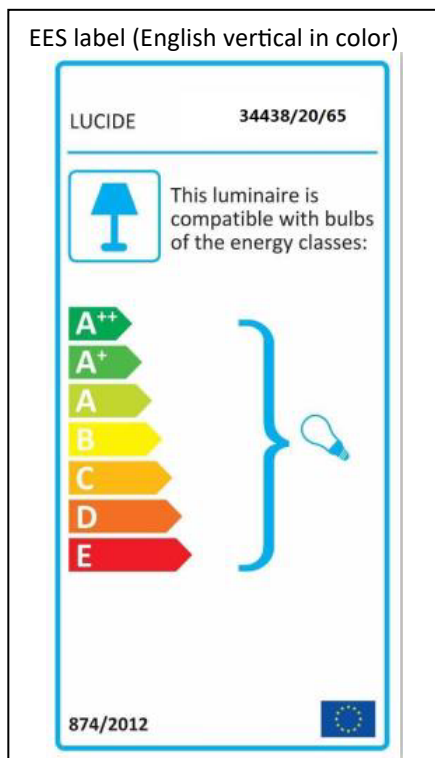

Von der Garantie ausgenommen: 1. Gebrochene Glasteile der Fassung werden nur innerhalb von 14 Tagen ab Kauf durch den Endkunden ersetzt. 2. Normaler Verschleiß, Verfärbungen aufgrund des normalen Gebrauchs. 3. Beschädigungen aufgrund externer Ursachen wie Feuer, Wasser, unsachgemäße Nutzung/ Installation oder Wartung des Produkts.

Kunden müssen das defekte Produkt/Teil und den Originalkaufbeleg einsenden, um Garantieansprüche geltend zu machen.

Deklaracja gwarancji:

LucideNV gwarantuje, że dostarczone produkty będą wolne od defektów w materiałowych oraz produkcyjnych przez okres 2 lat od daty zakupu przez użytkownika końcowego, jeżeli urządzenie jest zainstalowane i prawidłowo utrzymywane zgodnie z instrukcją obsługi.

Wyłączenie z gwarancji: 1. Rozbite szkło zostanie wymienione tylko do 14 dni od momentu zakupu przez użytkownika końcowego. 2. Normalne zużycie, utrata koloru w wyniku normalnego użytkowania. 3. Uszkodzenie spowodowane czynnikami zewnętrznymi takimi, jak ogień, woda, nieprawidłowe używanie/ instalacja lub utrzymywanie produktu.

W celu uzyskania gwarancji klient musi zwrócić uszkodzony przedmiot oraz oryginalny dowód zakupu.

Other languages of the manual and further explanations can be found on our website.