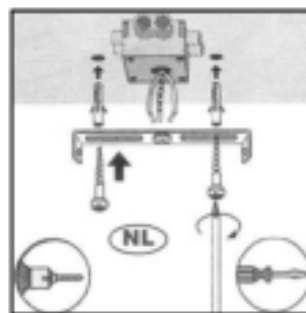

Installation drawing