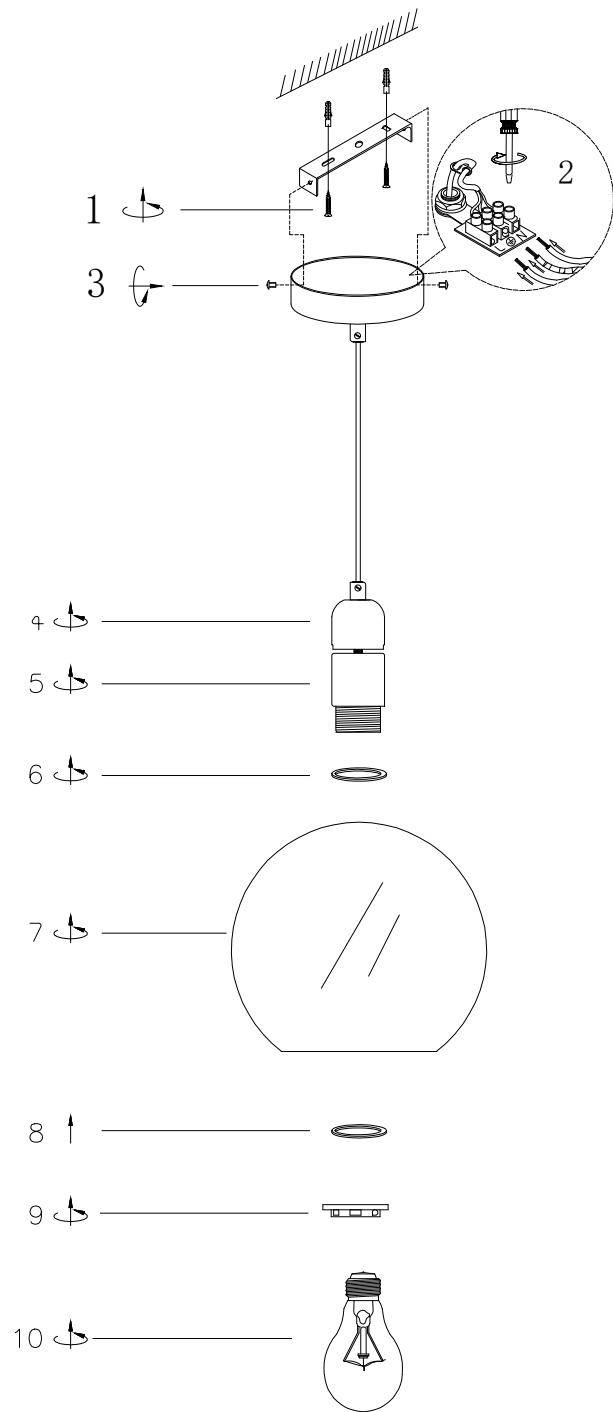

Installation drawing