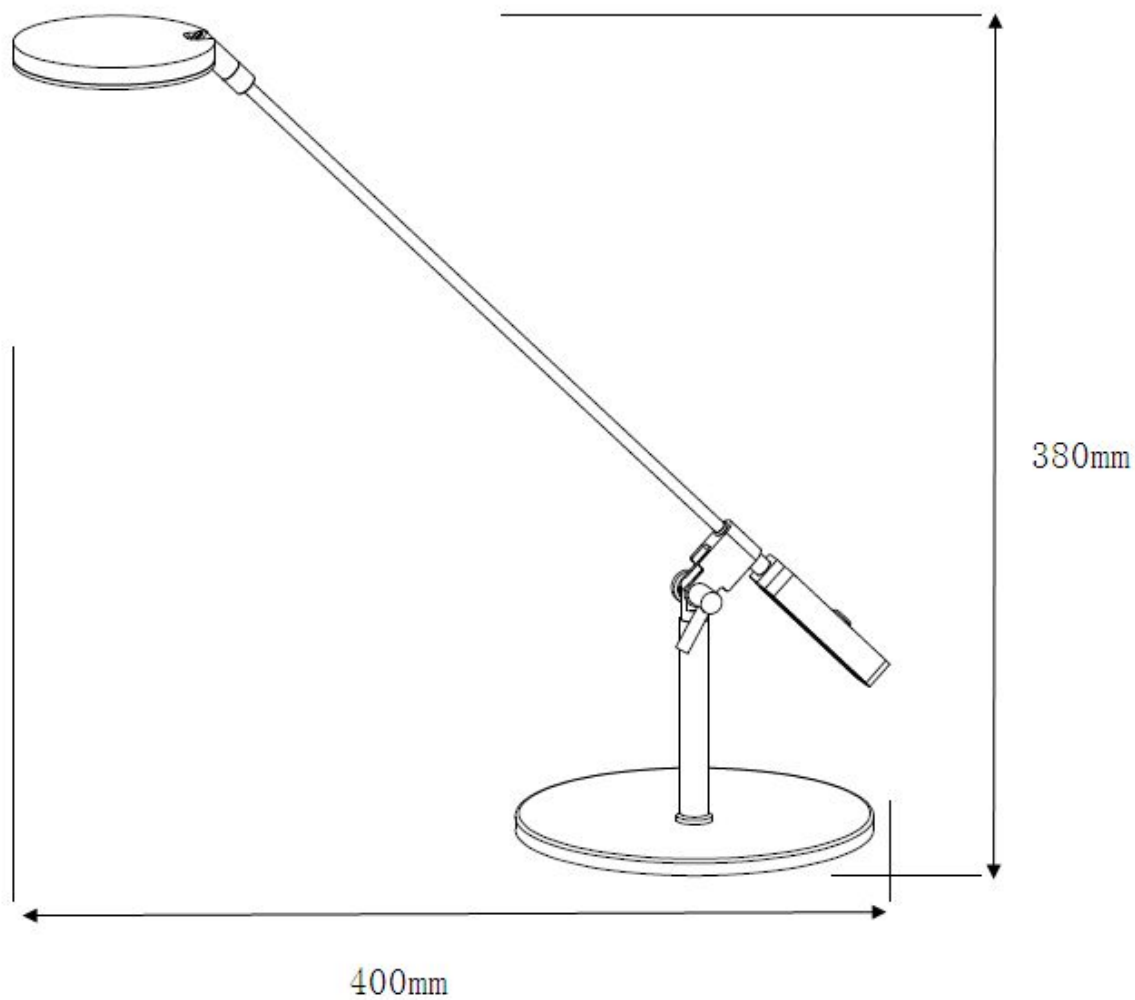

Line drawing of the item (with outline dimensions)

Item number:36600/05/30

Installation drawing (the same as it in its instruction manual)

Technical details

materials used:	Metal,Acrylic
color:	Black and Chrome
dimmable and how is the fixture dimmable:	
size:	Height: 380mm Length: 400mm Width: 165mm Net Weight: 1.34KGS
power requirements:	220-240V~50Hz
bulb type and maximum Wattage:	LED Max.5W
number of bulbs:	1xLED
IP degree:	IP20