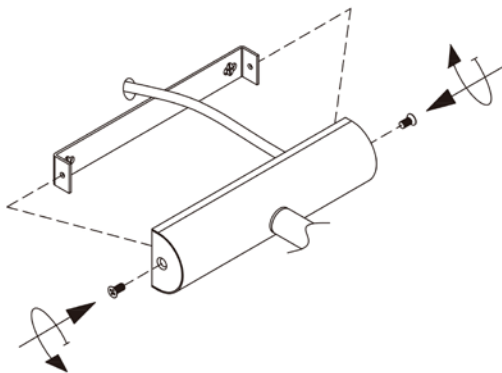

Line drawing of the item

Item number: 39210/07/11

Installation drawing

1

2

3

4

Technical details

materials used:	Metal
color:	Shiny chrome
dimmable and how is the fixture dimmable:	
size:	Height: 7.6 cm Length: 37.2 cm Width: 6.2 cm Net Weight: 0.41 kg
power requirements:	220-240V 50Hz
bulb type and maximum Wattage:	T8 LED 7W
number of bulbs:	1XT8 LED
IP degree:	IP44