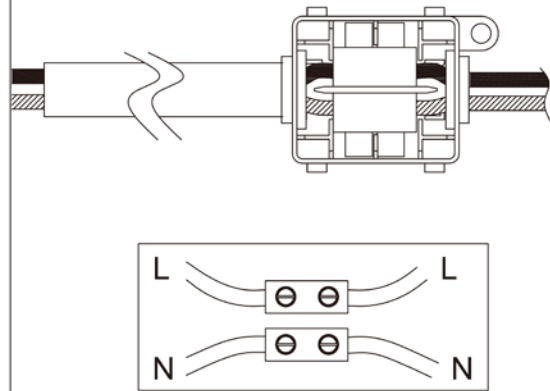

Line drawing of the item

Item number: 39210/07/11

Installation drawing

1

2

3

4

Technical details

materials used:	Metal
color:	Shiny chrome
dimmable and how is the fixture dimmable:	
size:	Height: 7.6 cm Length: 37.2 cm Width: 6.2 cm Net Weight: 0.41 kg
power requirements:	220-240V 50Hz
bulb type and maximum Wattage:	T8 LED 7W
number of bulbs:	1XT8 LED
IP degree:	IP44