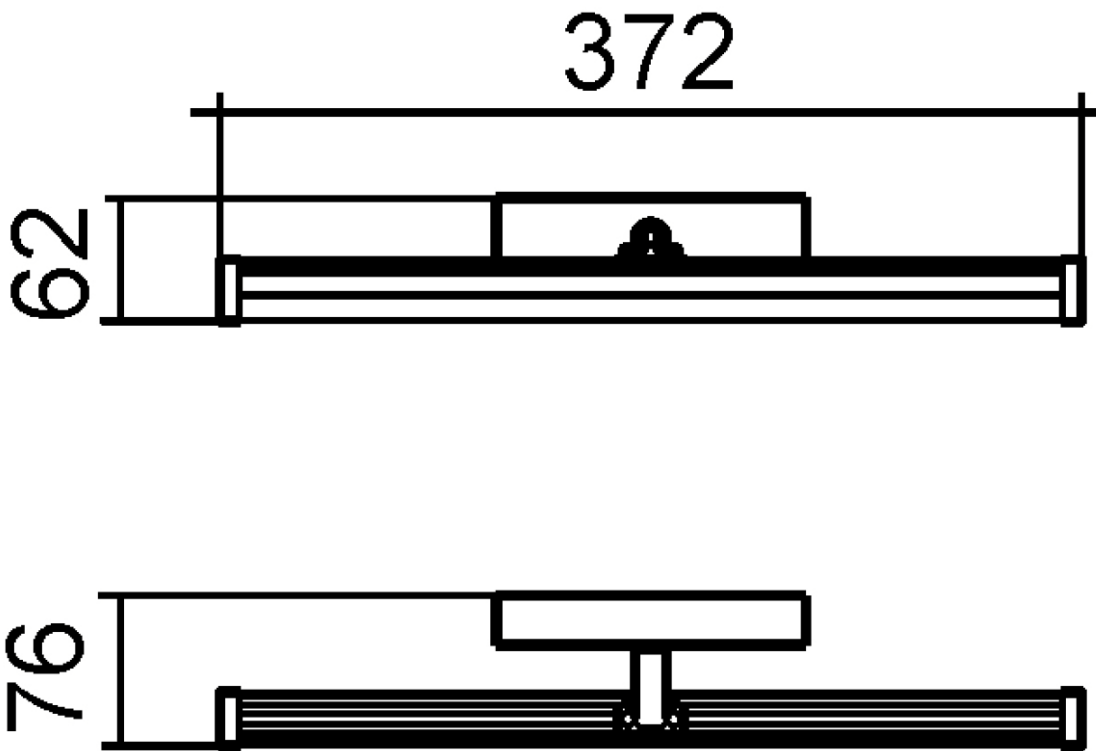

Line drawing of the item

Item number: 39210/07/11

Installation drawing

1

2

3

4

Technical details

materials used:	Metal
color:	Shiny chrome
dimmable and how is the fixture dimmable:	
size:	Height: 7.6 cm Length: 37.2 cm Width: 6.2 cm Net Weight: 0.41 kg
power requirements:	220-240V 50Hz
bulb type and maximum Wattage:	T8 LED 7W
number of bulbs:	1XT8 LED
IP degree:	IP44