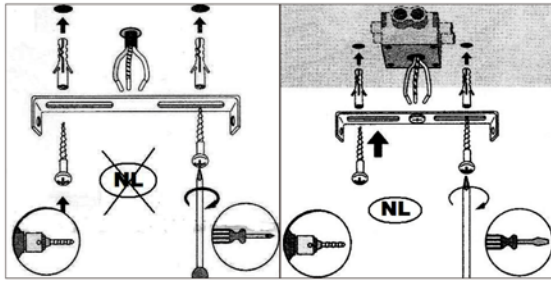

Line drawing of the item

Item number: 39210/07/11

Installation drawing

1

2

3

4

Technical details

materials used:	Metal
color:	Shiny chrome
dimmable and how is the fixture dimmable:	
size:	Height: 7.6 cm Length: 37.2 cm Width: 6.2 cm Net Weight: 0.41 kg
power requirements:	220-240V 50Hz
bulb type and maximum Wattage:	T8 LED 7W
number of bulbs:	1XT8 LED
IP degree:	IP44