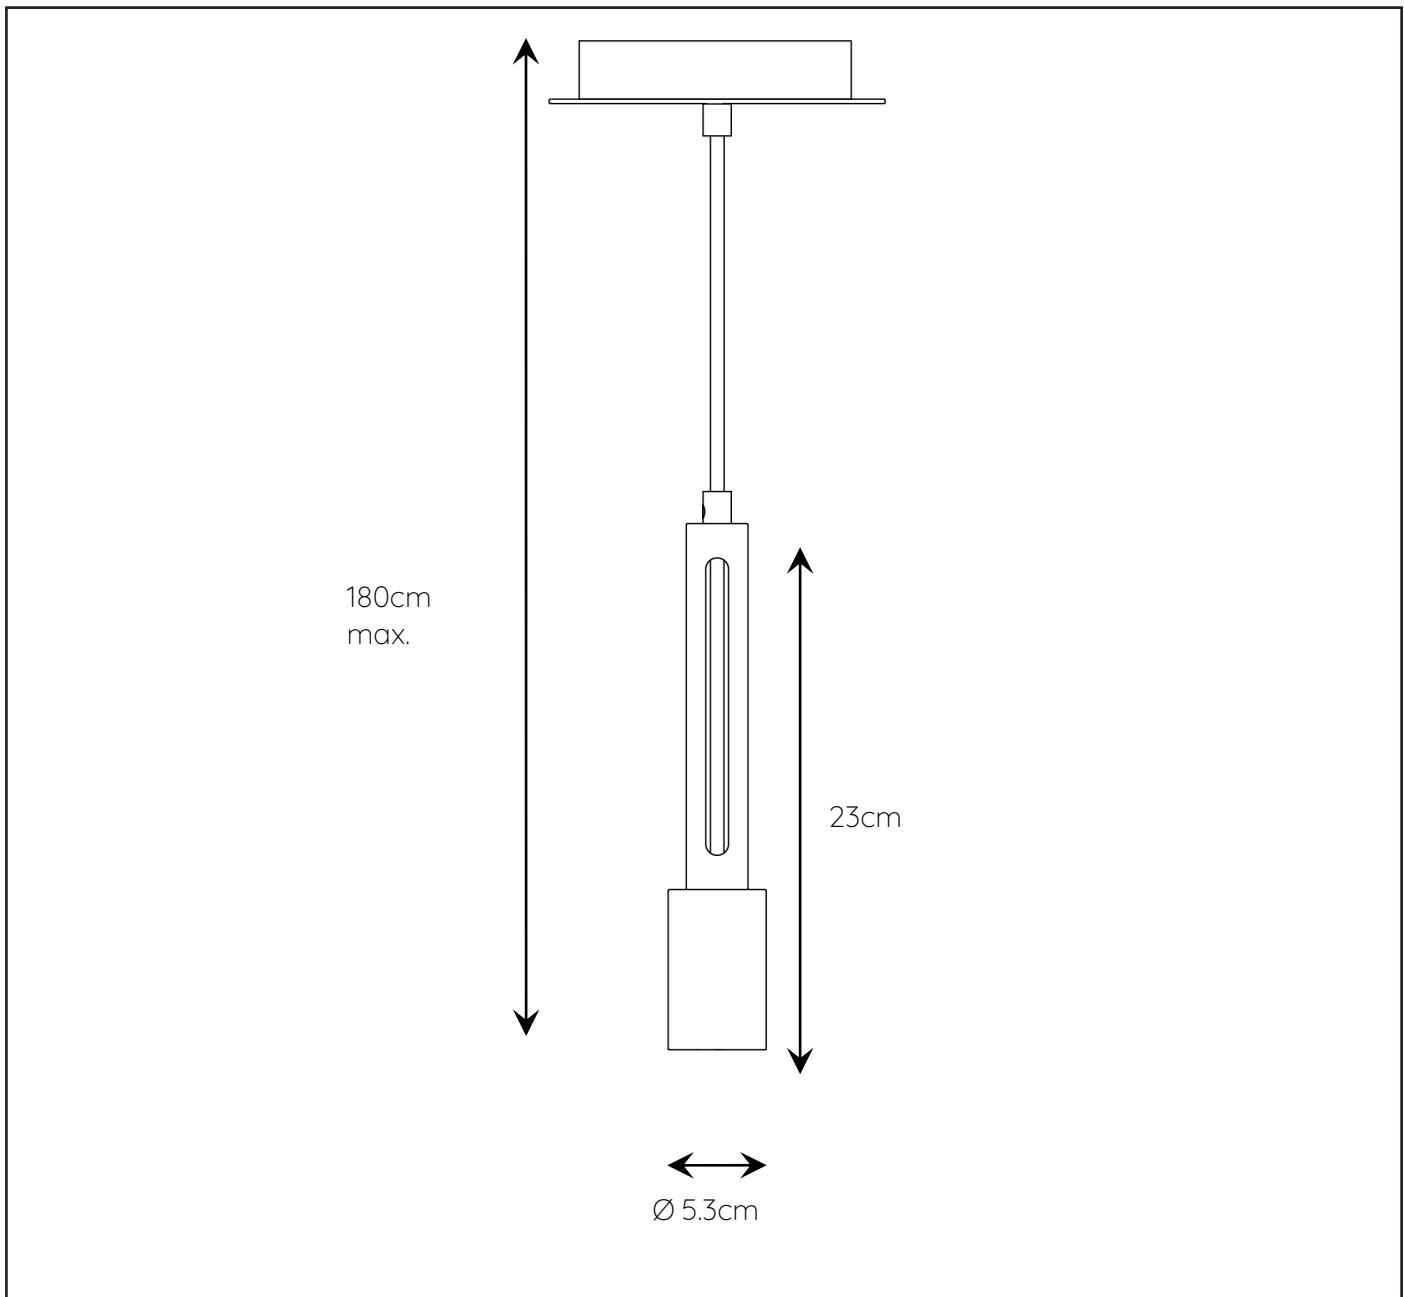

RECOMMENDED LUCIDE  
LIGHT SOURCE

49032/05/65

Light source dimmable : No

Light source incl. : No

General

Dimensions LxWxH : 5.3cm x 5.3cm x 23 cm  
 Height minimum : -  
 Height maximum : -  
 Dimensions shade LxWxH : 5.3 cm x 5.3 cm x 7 cm  
 Main material : Metal & Concrete  
 Color : Grey & black  
 Style : Vintage  
 Shape : Cylinder  
 Weight : 0.72 kg  
 Warranty : 2 years

Product specifications

Dimmable : No  
 Light direction : Around (Diffuse)  
 Adjustable in height : Yes  
 (Before Installation)  
 Directional : Not Directional  
 Cable : Yes  
 Cable length : 150cm  
 Sensor : Without Sensor  
 Control : No  
 IP-Class : 20  
 Electric class : 2  
 Light source including ? : No  
 Lamp socket : E27  
 Light source number : 1  
 Power requirements : 220-240V~50Hz  
 Bulb type & maximum wattage : E27- max.60W

# TANNER

Item number : 39420/01/41

EAN code : 5411212390691

For more specifications, dimensions please visit  
[www.lucide.com](http://www.lucide.com)