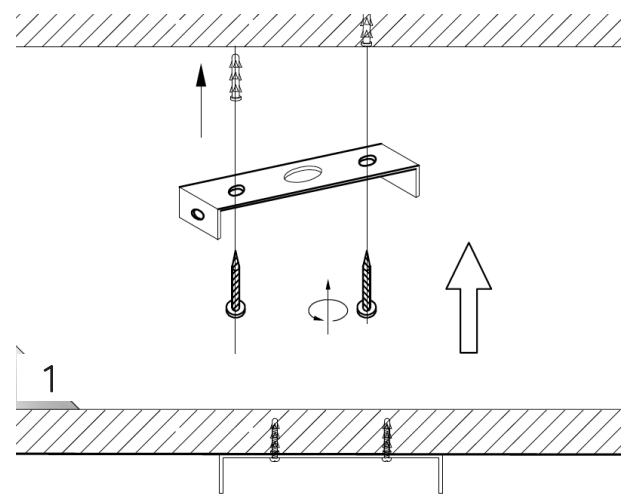

RECOMMENDED LUCIDE  
LIGHT SOURCE

49032/05/65

Light source dimmable : No

Light source incl. : No

General

Dimensions LxWxH : 5.3cm x 5.3cm x 23 cm  
 Height minimum : -  
 Height maximum : -  
 Dimensions shade LxWxH : 5.3 cm x 5.3 cm x 7 cm  
 Main material : Metal & Concrete  
 Color : Grey & black  
 Style : Vintage  
 Shape : Cylinder  
 Weight : 0.72 kg  
 Warranty : 2 years

Product specifications

Dimmable : No  
 Light direction : Around (Diffuse)  
 Adjustable in height : Yes  
 (Before Installation)  
 Directional : Not Directional  
 Cable : Yes  
 Cable length : 150cm  
 Sensor : Without Sensor  
 Control : No  
 IP-Class : 20  
 Electric class : 2  
 Light source including ? : No  
 Lamp socket : E27  
 Light source number : 1  
 Power requirements : 220-240V~50Hz  
 Bulb type & maximum wattage : E27- max.60W

# TANNER

Item number : 39420/01/41

EAN code : 5411212390691

For more specifications, dimensions please visit  
[www.lucide.com](http://www.lucide.com)

## INSTALLATION DRAWING SPECIFICATIONS

3

4