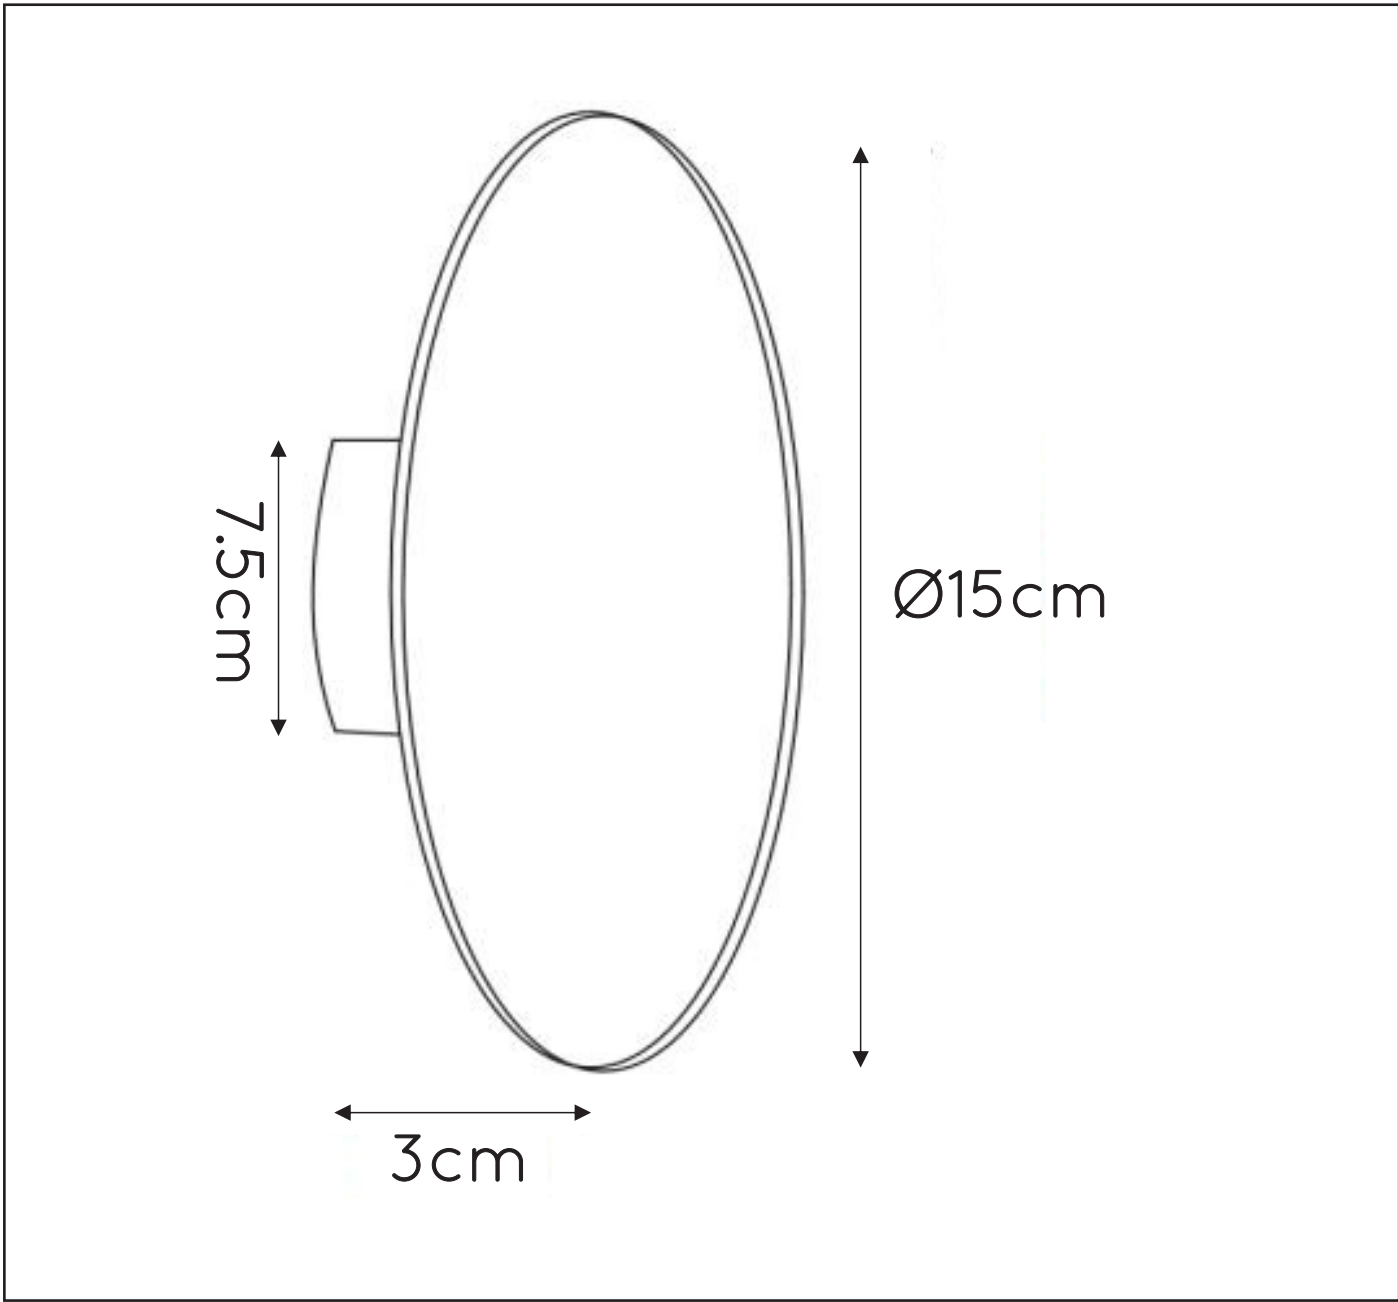

item number:46201/06/30

EAN code:5411212460684

EKLYPS

General

Dimensions LxWxH: Ø15x3cm
Height minimum:-
Height maximum: 3cm
Dimensions shade LxWxH: Ø15x3cm
Main material: Aluminium
Ceiling rose material: Aluminium
Color: Black + Acrylic
Style: Modern
Shape : Round
Weight : 0.24 kg
Warranty : 3 years

Product specifications

Dimmable :-
Light direction : Around (Diffuse)
Adjustable in height :-
(Before Installation)
Directional: Not Directional
Cable:-
Cable length :-
Sensor : Without Sensor
Control: Light Switch Control
IP-Class : 20
Electric class : 1
Light source including ?: Yes
Lamp socket :-
Light source number : 30
Power requirements : 220-240V~50Hz
Bulb type & maximum wattage : 6W LED

For more specifications of this product please visit

www.lucide.com

LUCIDE

TECHNICAL DRAWING & DIMENSIONS

EKLYPS

Item number:46201/06/30
EAN code:5411212460684

For more specifications of this product please visit www.lucide.com