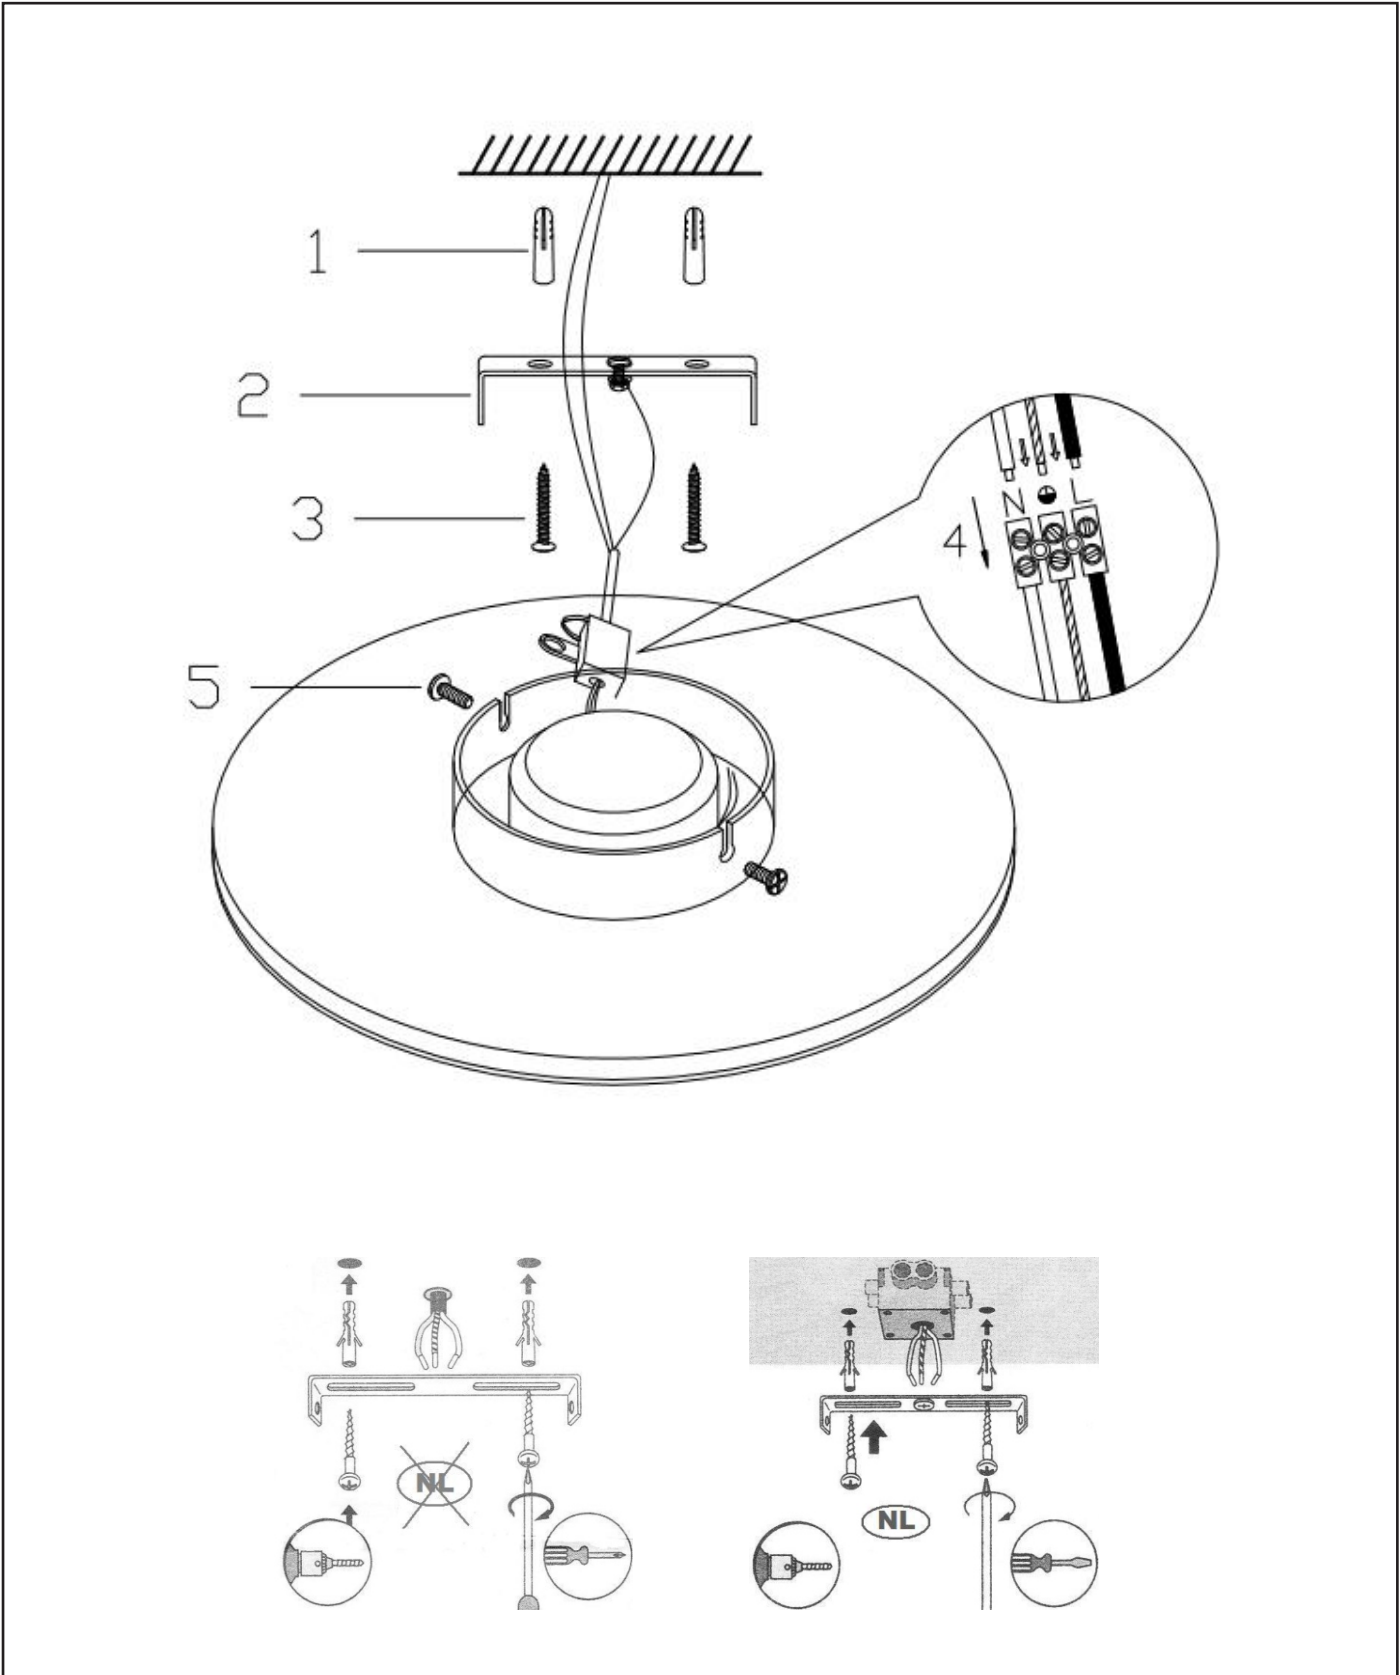

item number:46201/06/30

EAN code:5411212460684

EKLYPS

General

Dimensions LxWxH: Ø15x3cm
Height minimum:-
Height maximum: 3cm
Dimensions shade LxWxH: Ø15x3cm
Main material: Aluminium
Ceiling rose material: Aluminium
Color: Black + Acrylic
Style: Modern
Shape : Round
Weight : 0.24 kg
Warranty : 3 years

Product specifications

Dimmable :-
Light direction : Around (Diffuse)
Adjustable in height :-
(Before Installation)
Directional: Not Directional
Cable:-
Cable length :-
Sensor : Without Sensor
Control: Light Switch Control
IP-Class : 20
Electric class : 1
Light source including ?: Yes
Lamp socket :-
Light source number : 30
Power requirements : 220-240V~50Hz
Bulb type & maximum wattage : 6W LED

For more specifications of this product please visit

www.lucide.com

LUCIDE

TECHNICAL DRAWING & DIMENSIONS

EKLYPS

Item number:46201/06/30
EAN code:5411212460684

For more specifications of this product please visit www.lucide.com