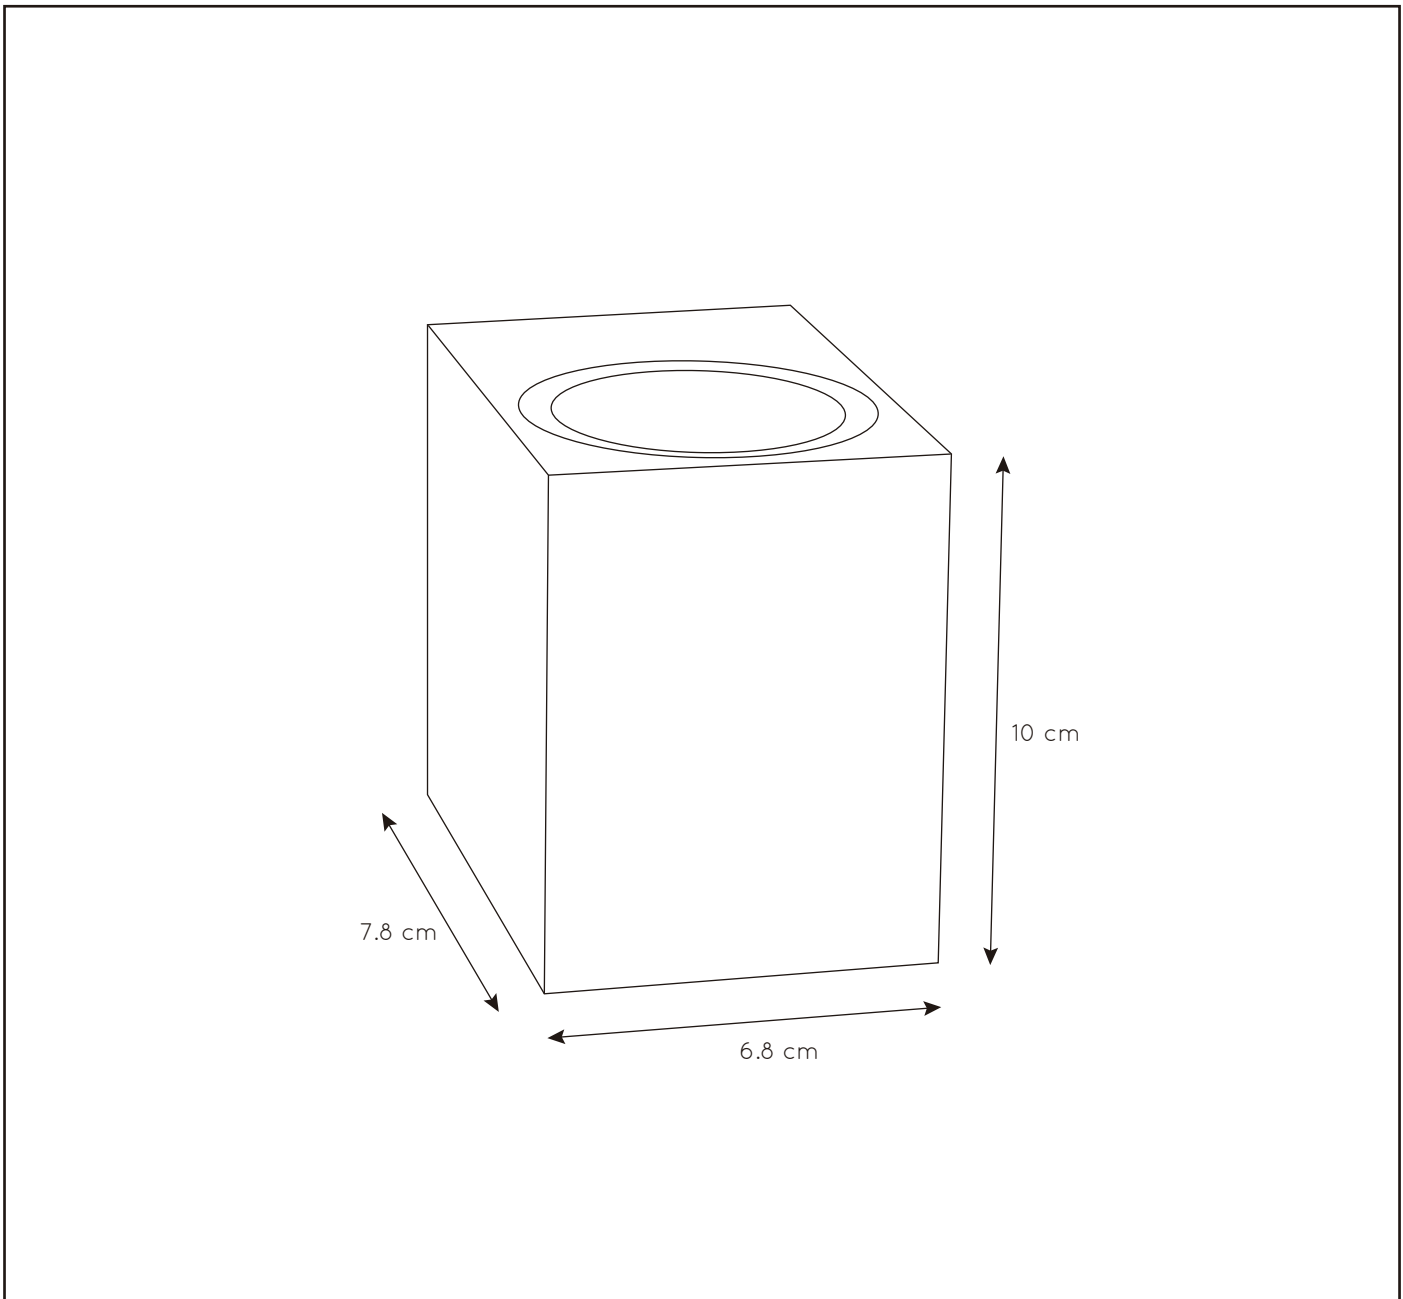

Dimensions LxWxH : 7.8 cm x 6.8 cm x 10 cm

Height minimum : 10 cm

Height maximum : 10 cm

Dimensions shade LxWxH : -

Main material : Aluminum

Ceiling rose material : -

Color : Black/White

Style : Modern

Shape : Square

Weight : 0.4 kg

Warranty : 3 years

Product specifications

Dimmable : No

Light direction : Wall light

Adjustable in height : No
(Before Installation)

Directional : Yes Directional

Light source number : 1

Power requirements : 220-240V~50Hz

Bulb type & maximum wattage : GU10 35W

IP44

IP54

IP65

IP67

Explanation of IP numbers for degrees of protection, see safety instruction manual in the box.

For more specifications of this product please visit
www.lucide.com

ZARO

Item number : 69800/01/30

EAN code : 5411212690043

Item number : 69800/01/31

EAN code : 5411212690050

For more specifications, dimensions please visit