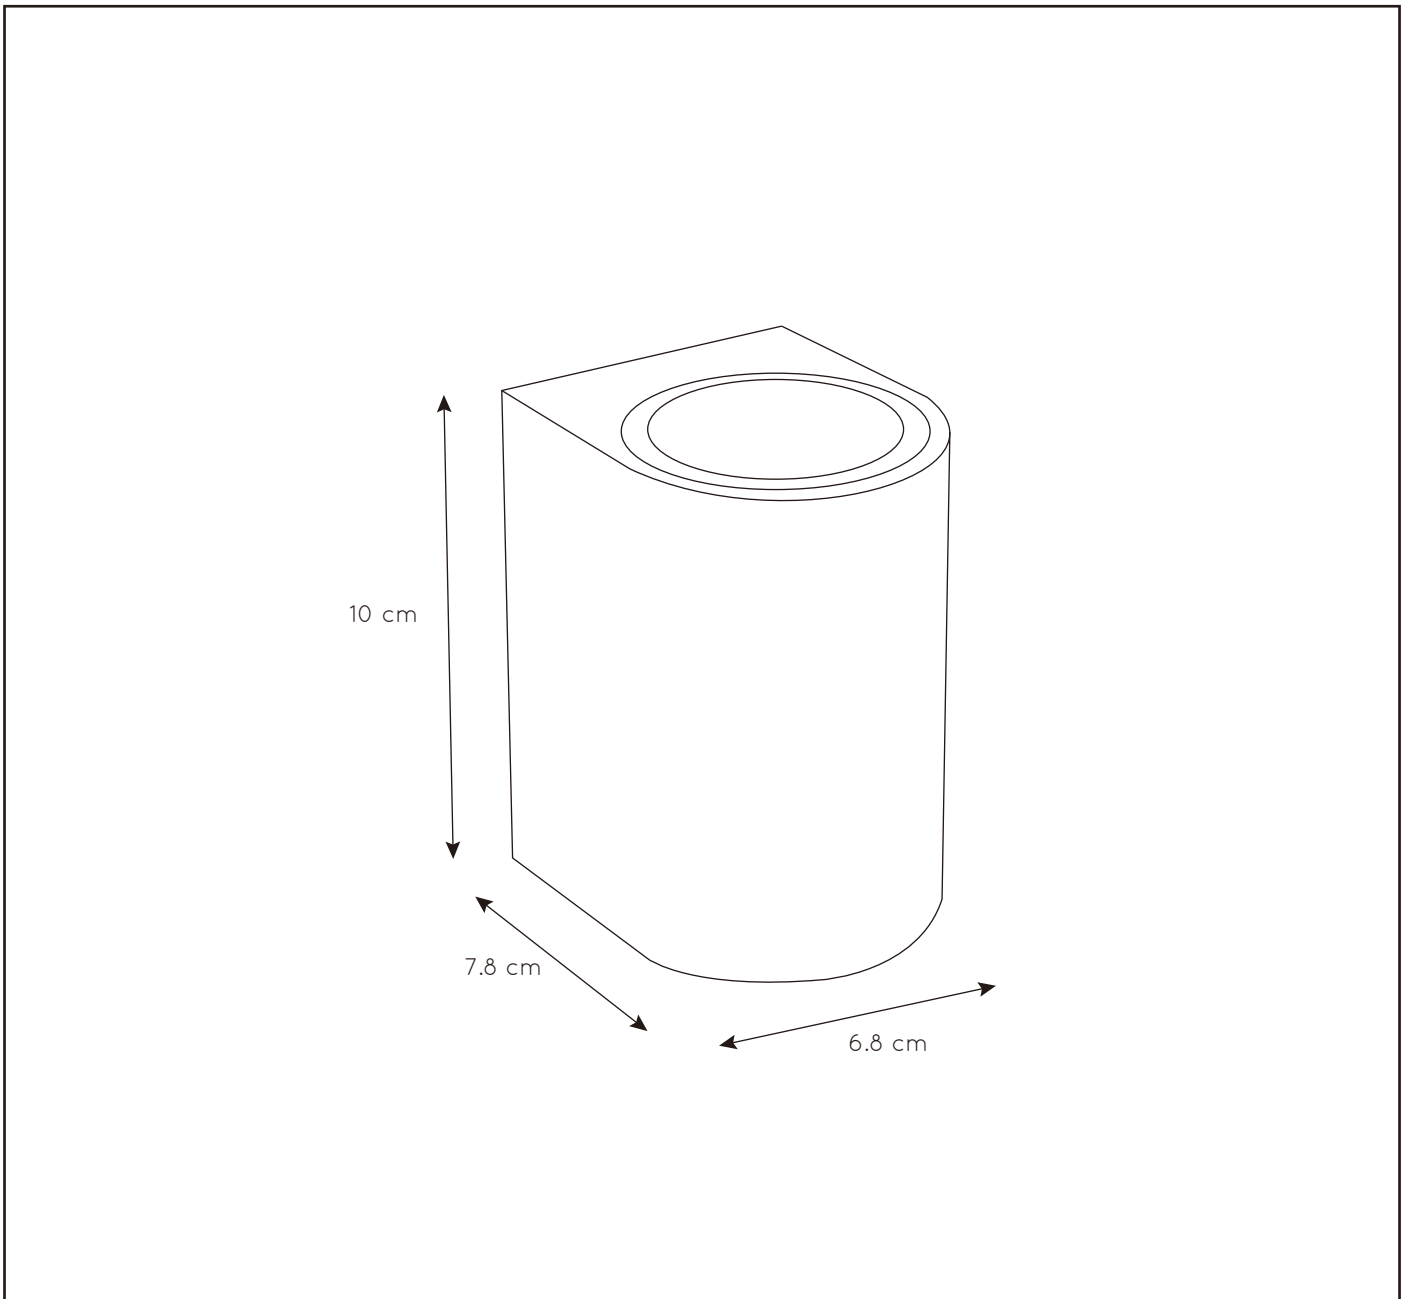

ZARO

Item number : 69801/01/30

EAN code : 5411212690081

Item number : 69801/01/31

EAN code : 5411212690098

For more specifications, dimensions please visit

www.lucide.com