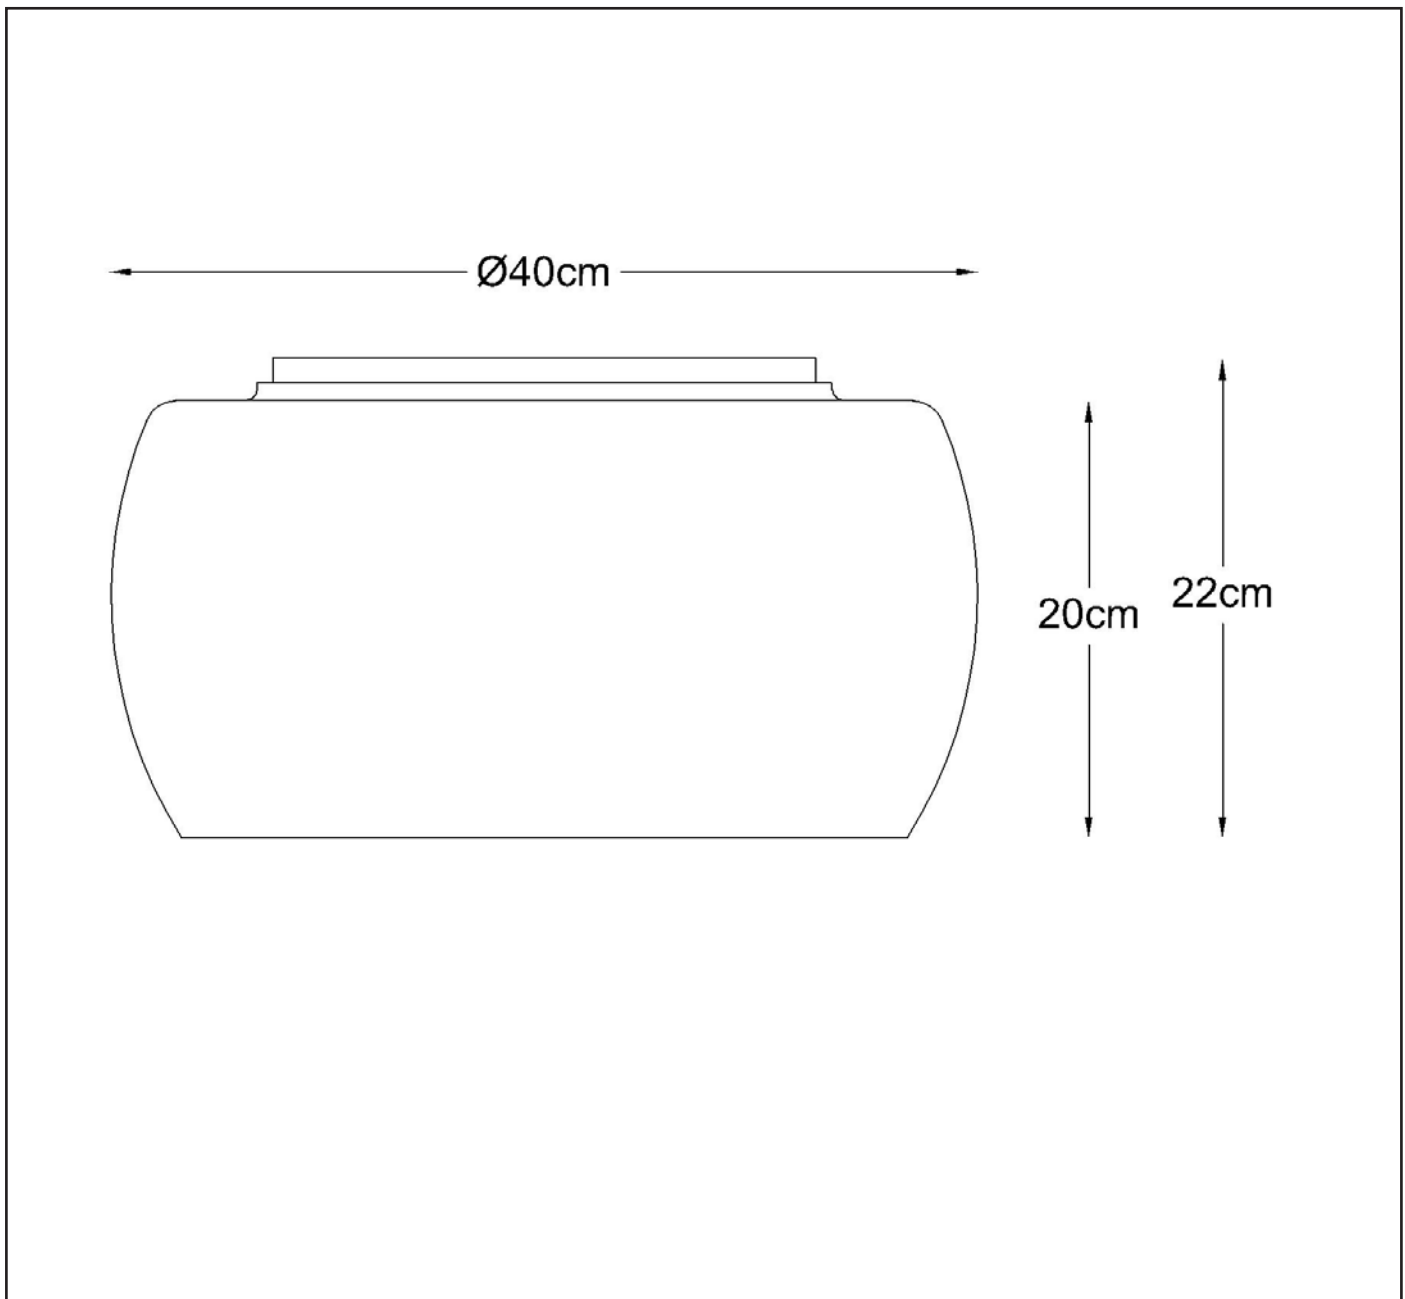

LUCIDE

GENERAL SPECIFICATIONS

**RECOMMENDED LUCIDE
LIGHT SOURCE**

49026/03/31
Light source dimmable : Yes
Light source incl. : No

General

Dimensions LxWxH : 40 cm x 40cm x 22 cm
Height minimum : -
Height maximum : 22 cm
Dimensions shade LxWxH : 40 cm x 40 cm x20 cm
Main material : Iron+Stainless Steel+Glass
Ceiling rose material : Metal
Color : Chrome(Body)+Semi Light Proof Chrome(Glass)
Style : Classic
Shape : Round
Weight : 4.2 kg
Warranty : 2 years

Product specifications

Dimmable : Yes
Light direction : Around (Diffuse)
Adjustable in height : No
Directional : Not Directional
Cable : No
Cable length : -
Sensor : Without Sensor
Control : Light Switch Control
IP-Class : 20
Electric class : 1
Light source including : No
Lamp socket : G9
Light source number : 5
Power requirements : 220-240V~50Hz
Bulb type & maximum wattage : G9- max.28W

For more specifications of this product please visit
www.lucide.com

LUCIDE

TECHNICAL DRAWING & DIMENSIONS

PEARL

Item number : 70163/05/11
EAN code : 5411212702135

For more specifications, dimensions please visit
www.lucide.com